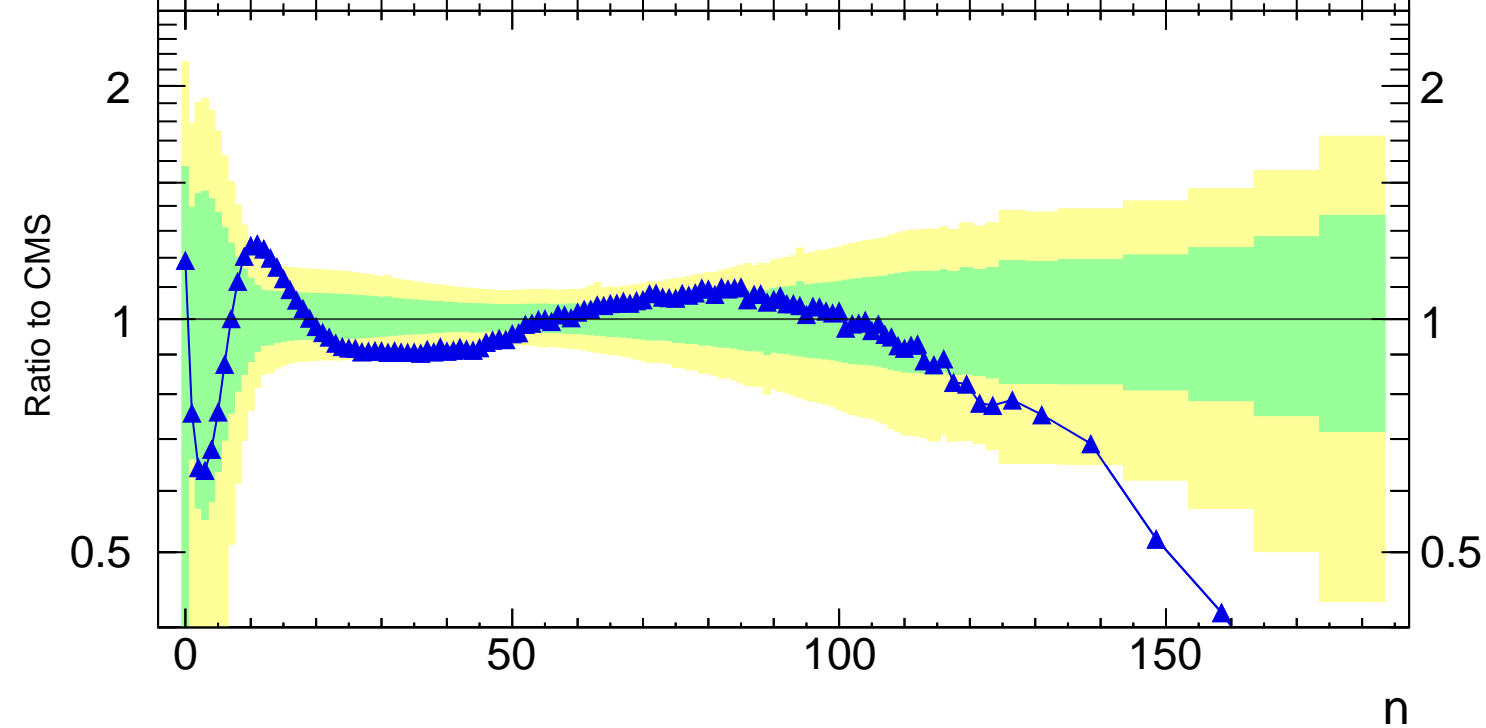

7000 GeV pp

NSD

Rivet 3.1.0, 7.5M events

n