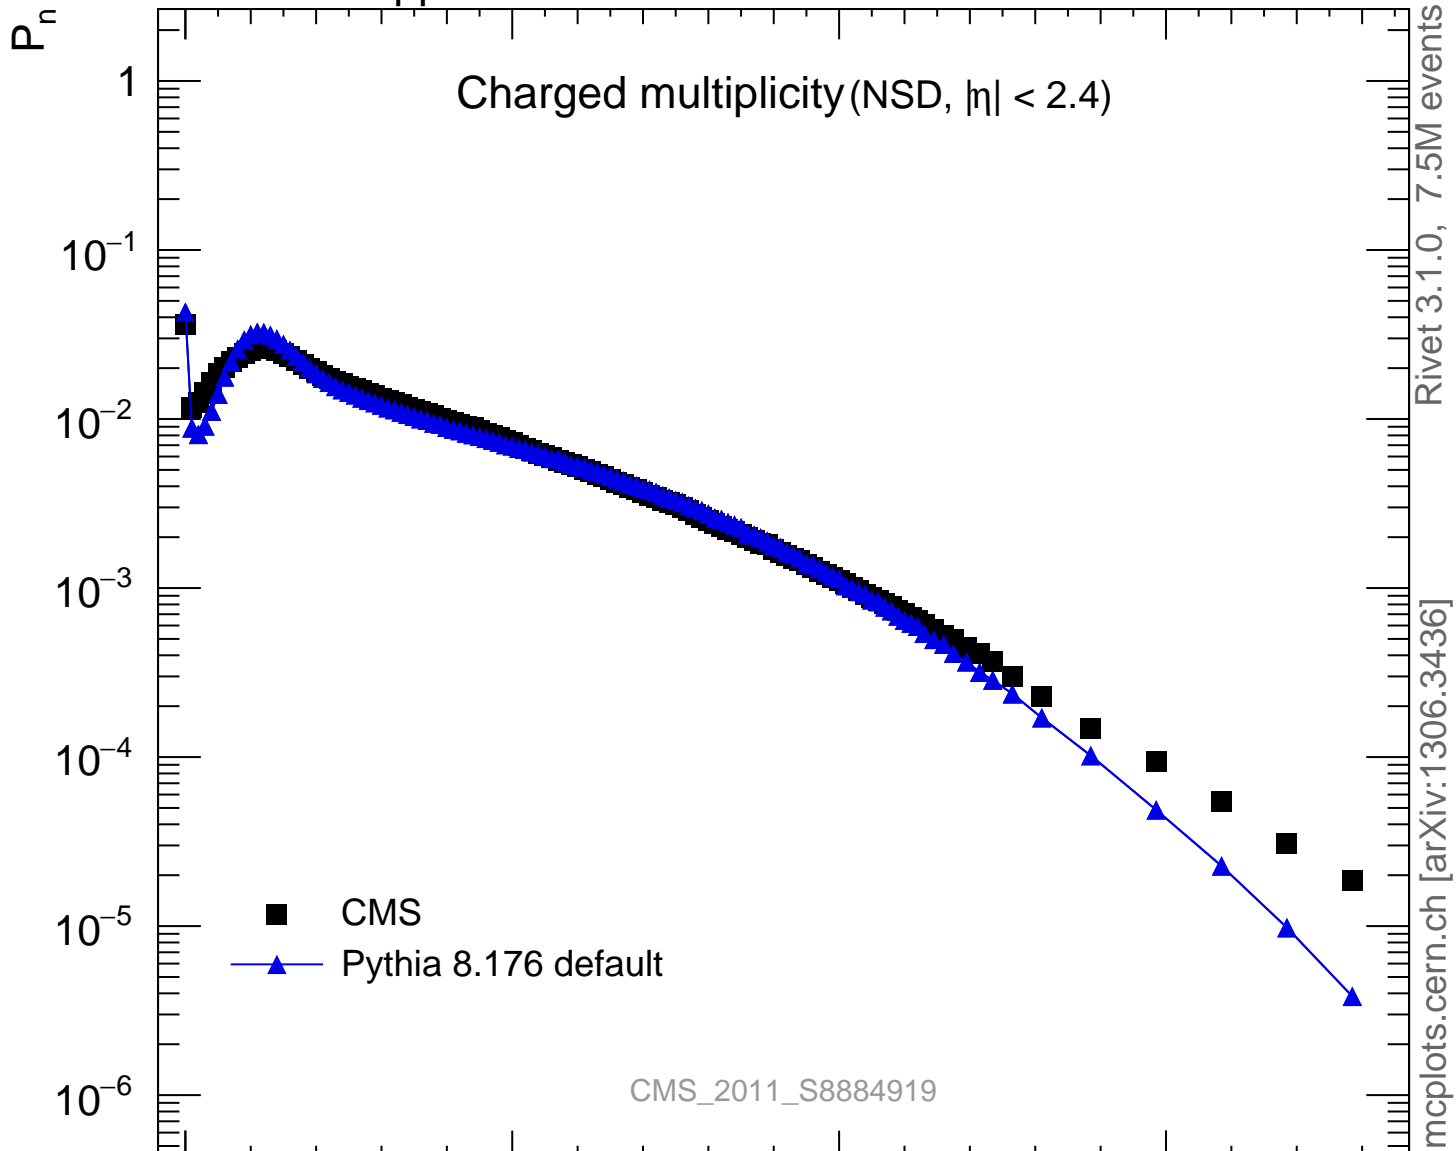

7000 GeV pp

NSD

Rivet 3.1.0, 7.5M events

n