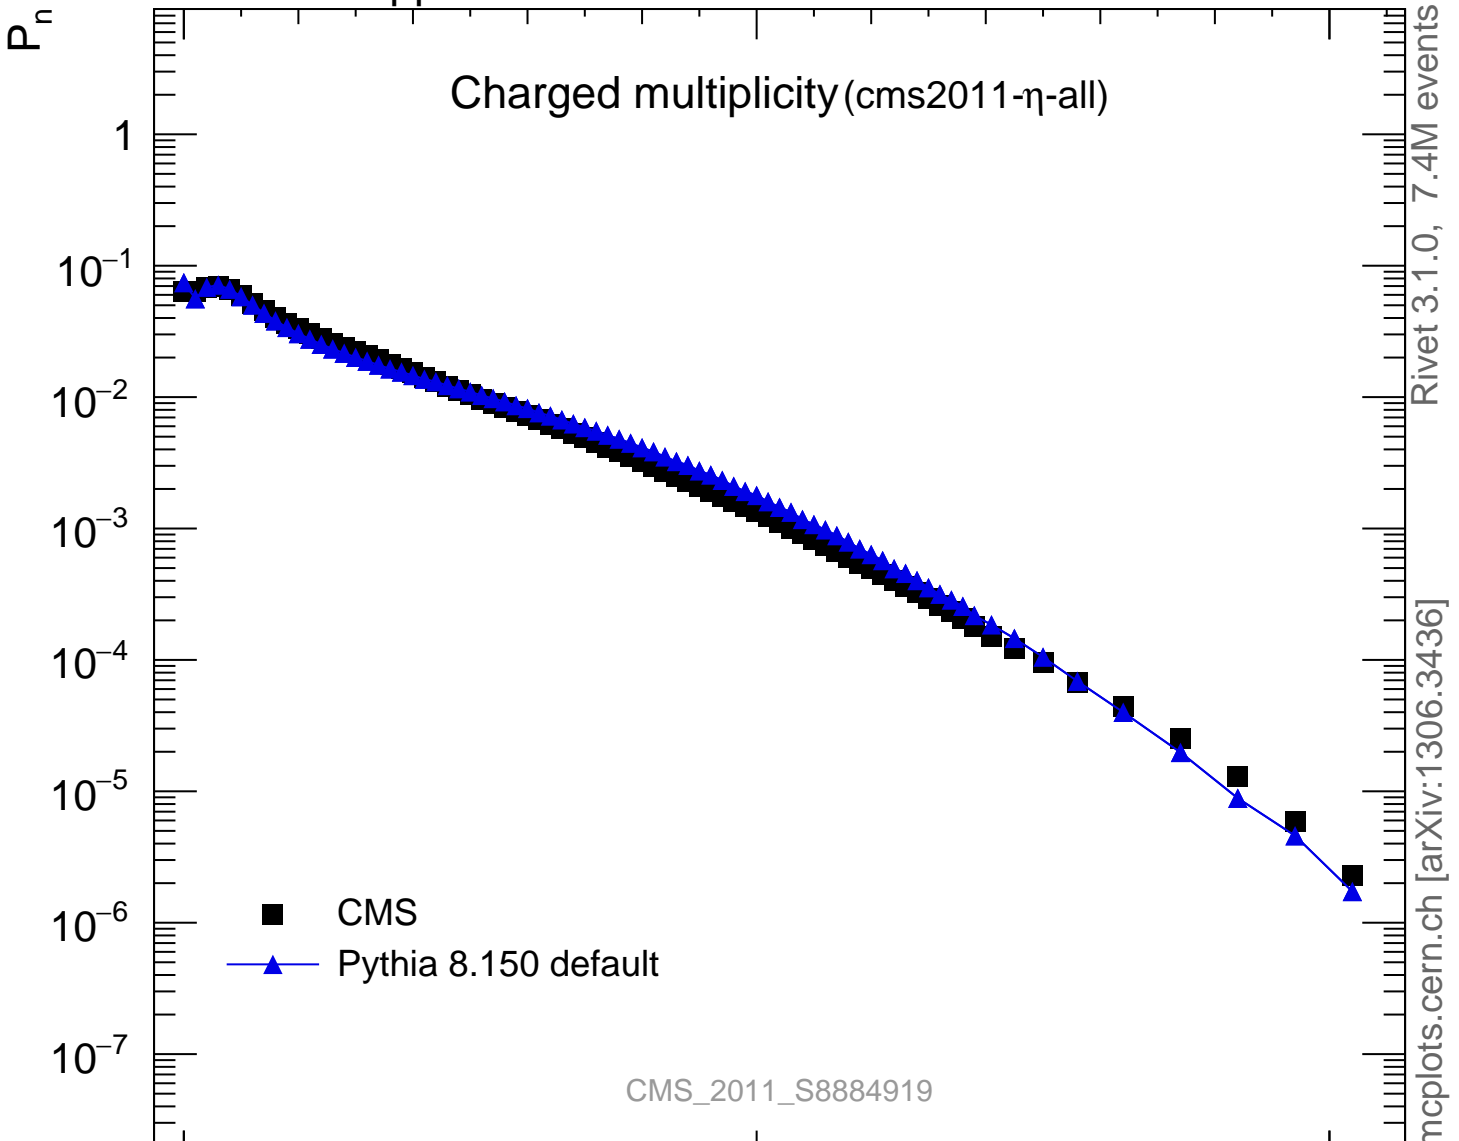

7000 GeV pp

NSD

Charged multiplicity (cms2011- η -all)

Rivet 3.1.0, 7.4M events
mcplots.cern.ch [arXiv:1306.3436]