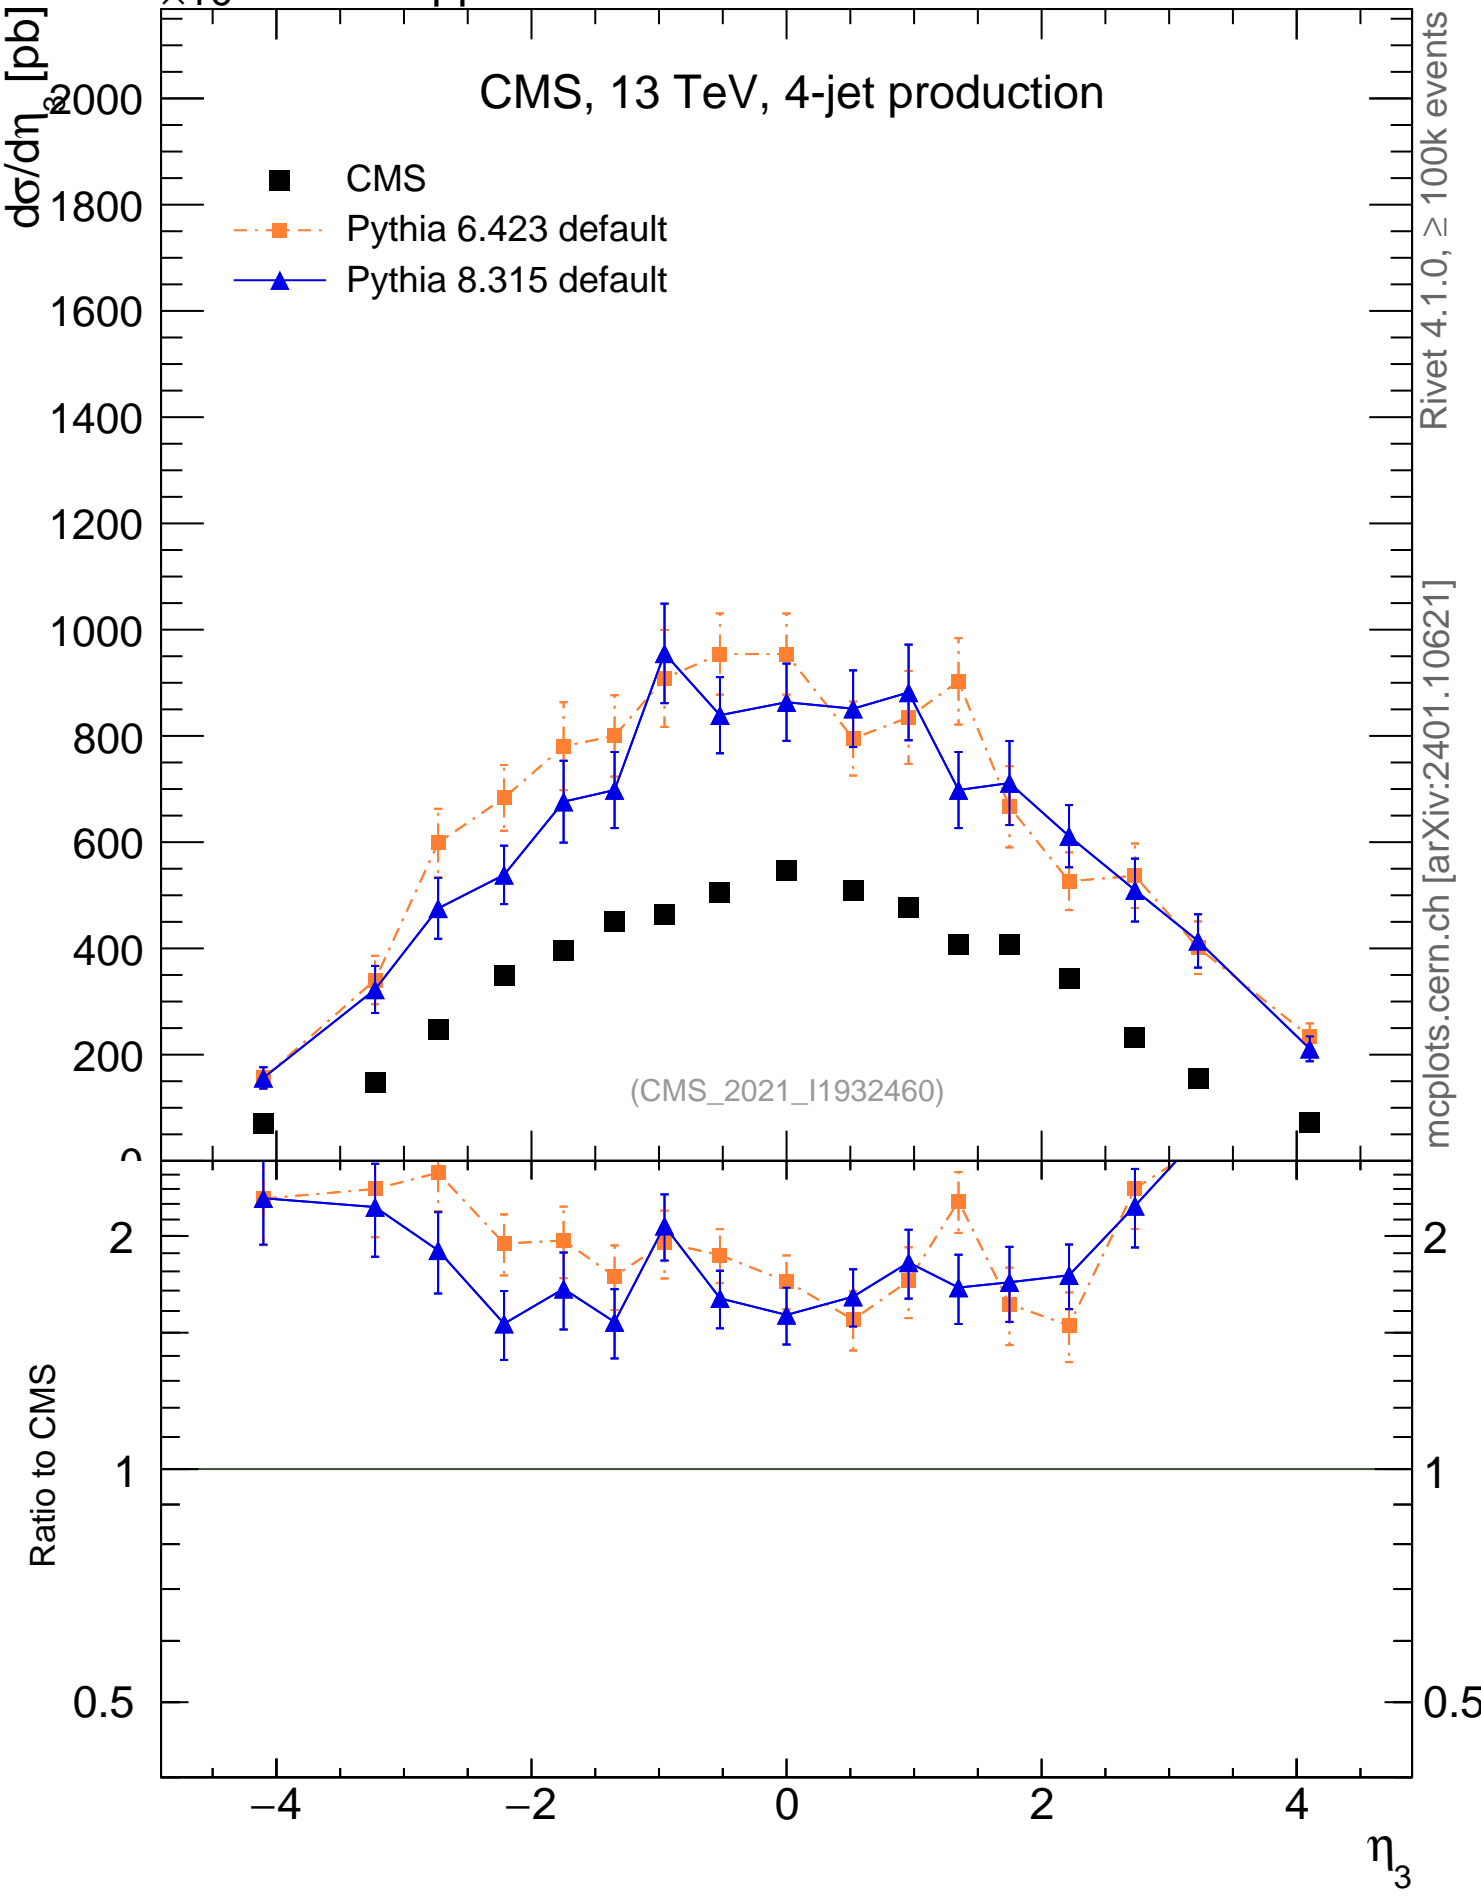

### CMS, 13 TeV, 4-jet production

(CMS\_2021\_I1932460)

Rivet 4.1.0,  $\geq 100k$  events  
mcplots.cern.ch [arXiv:2401.10621]