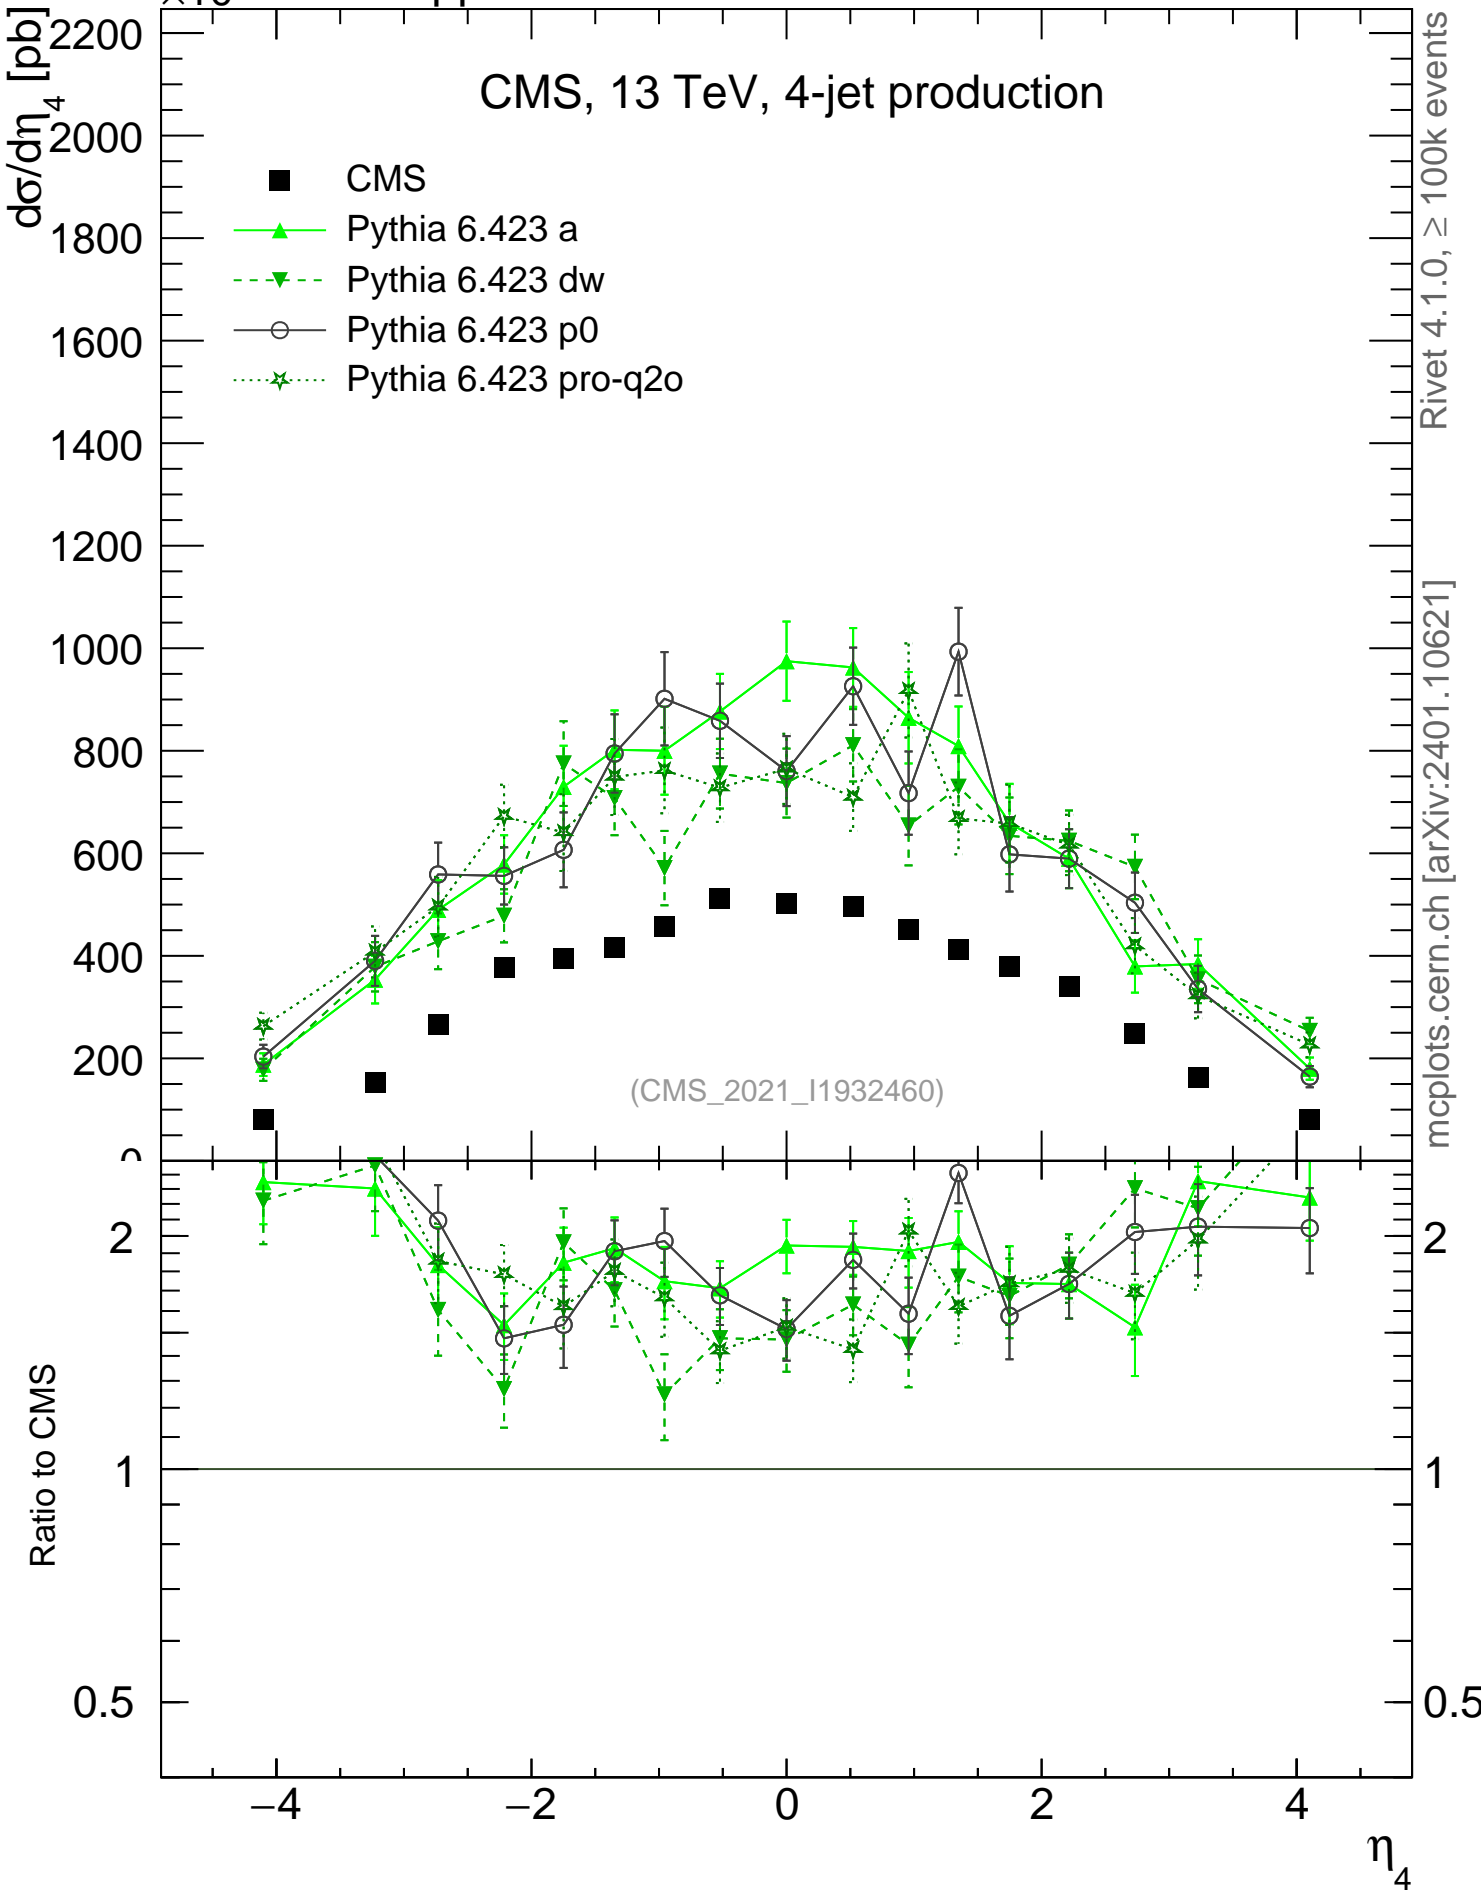

CMS, 13 TeV, 4-jet production

Rivet 4.1.0, ≥ 100k events
mcplots.cern.ch [arXiv:2401.10621]