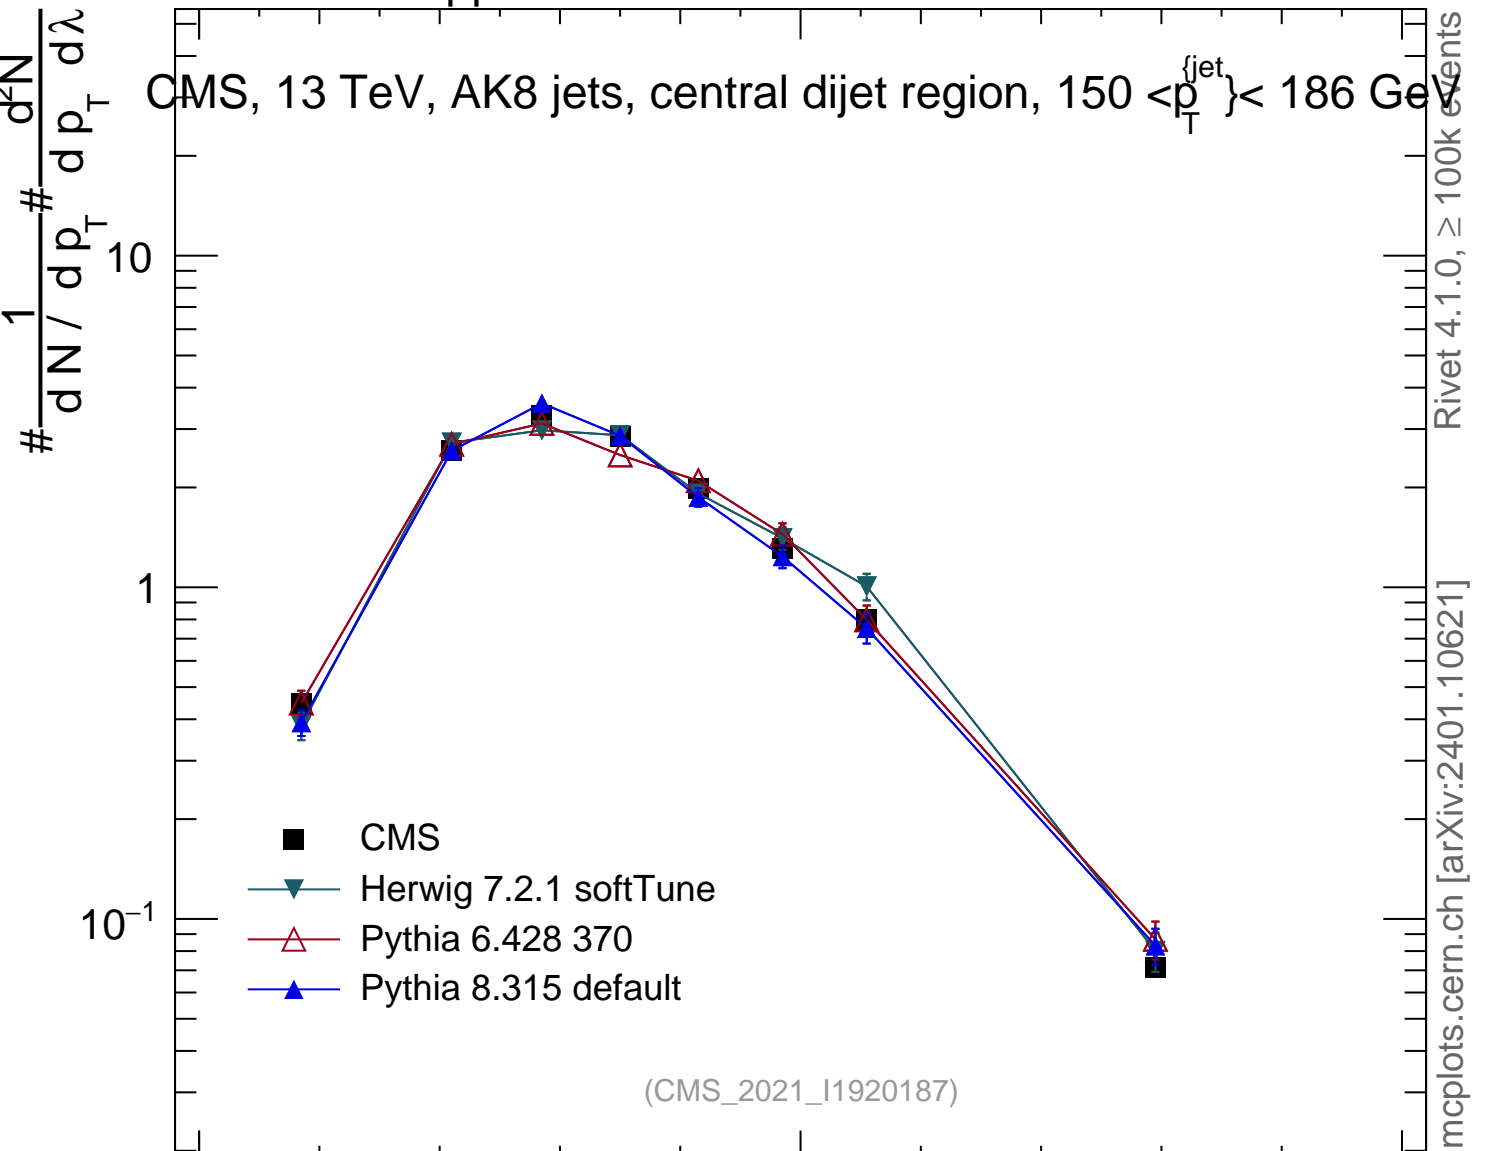

13000 GeV pp

Jets

CMS, 13 TeV, AK8 jets, central dijet region,  $150 < p_T^{j_{jet}} < 186$  GeV

Rivet 4.1.0, ≥ 100k events  
mcplots.cern.ch [arXiv:2401.10621]