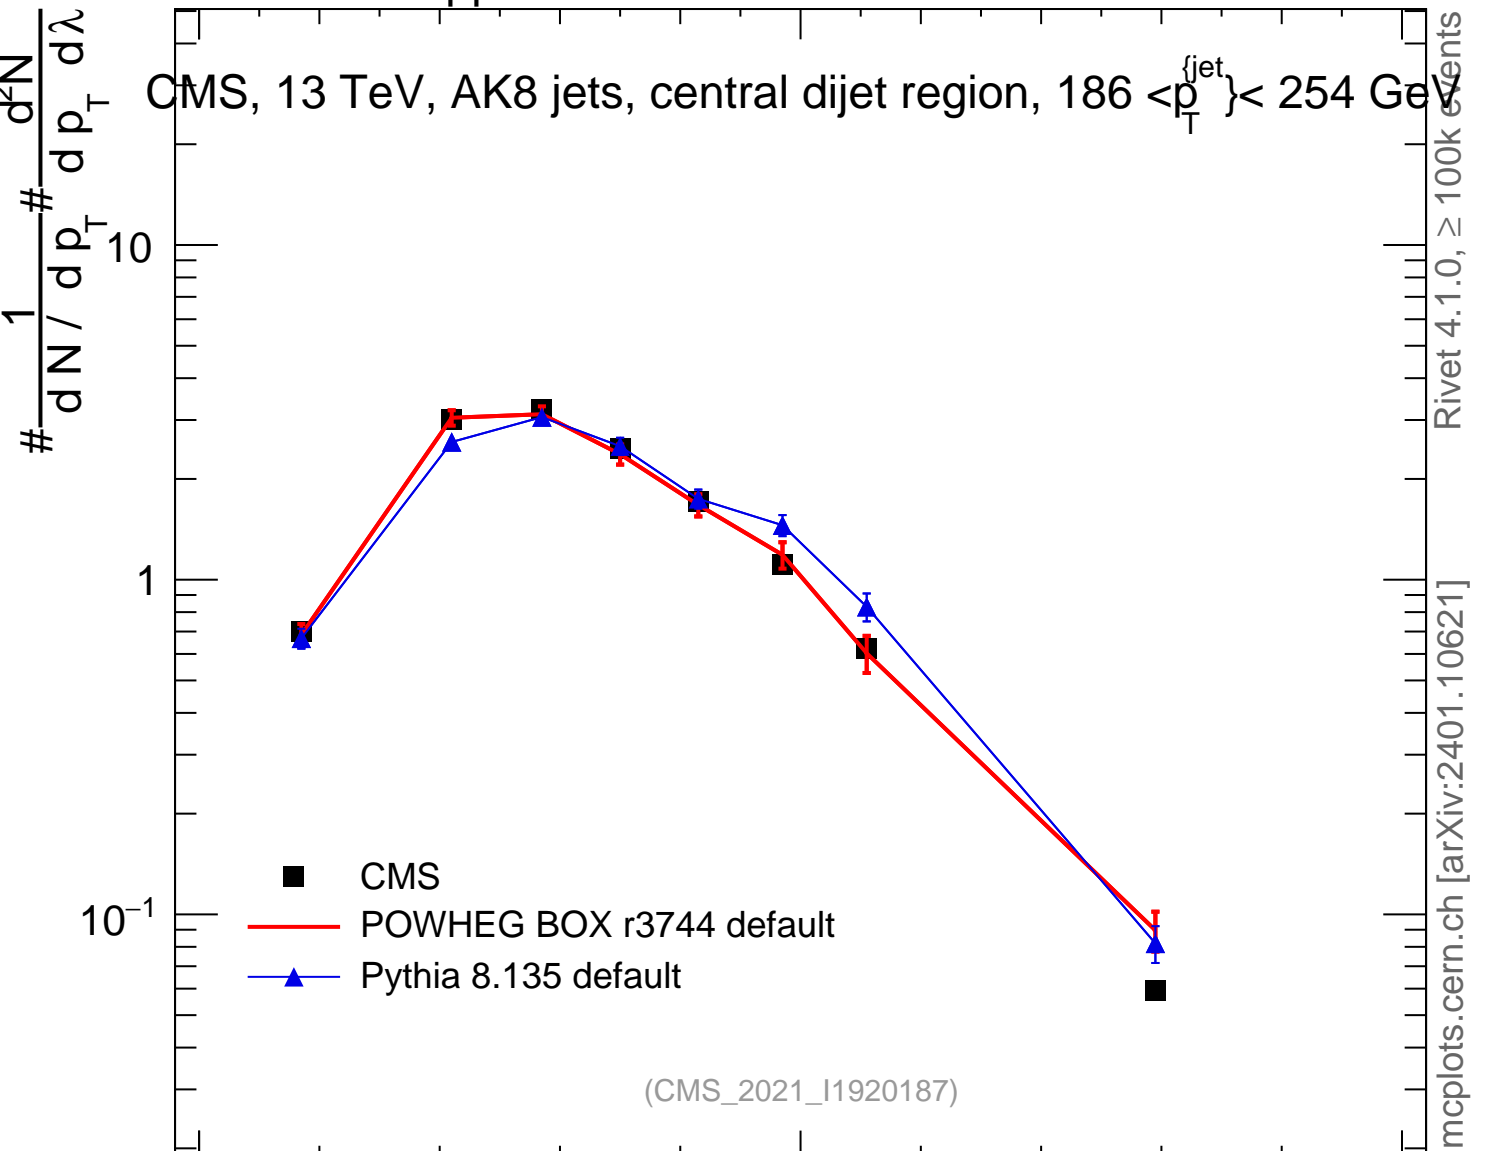

13000 GeV pp

Jets

CMS, 13 TeV, AK8 jets, central dijet region, $186 < p_T^{\text{jets}} < 254$ GeV

Rivet 4.1.0, ≥ 100k events
mcplots.cern.ch [arXiv:2401.10621]