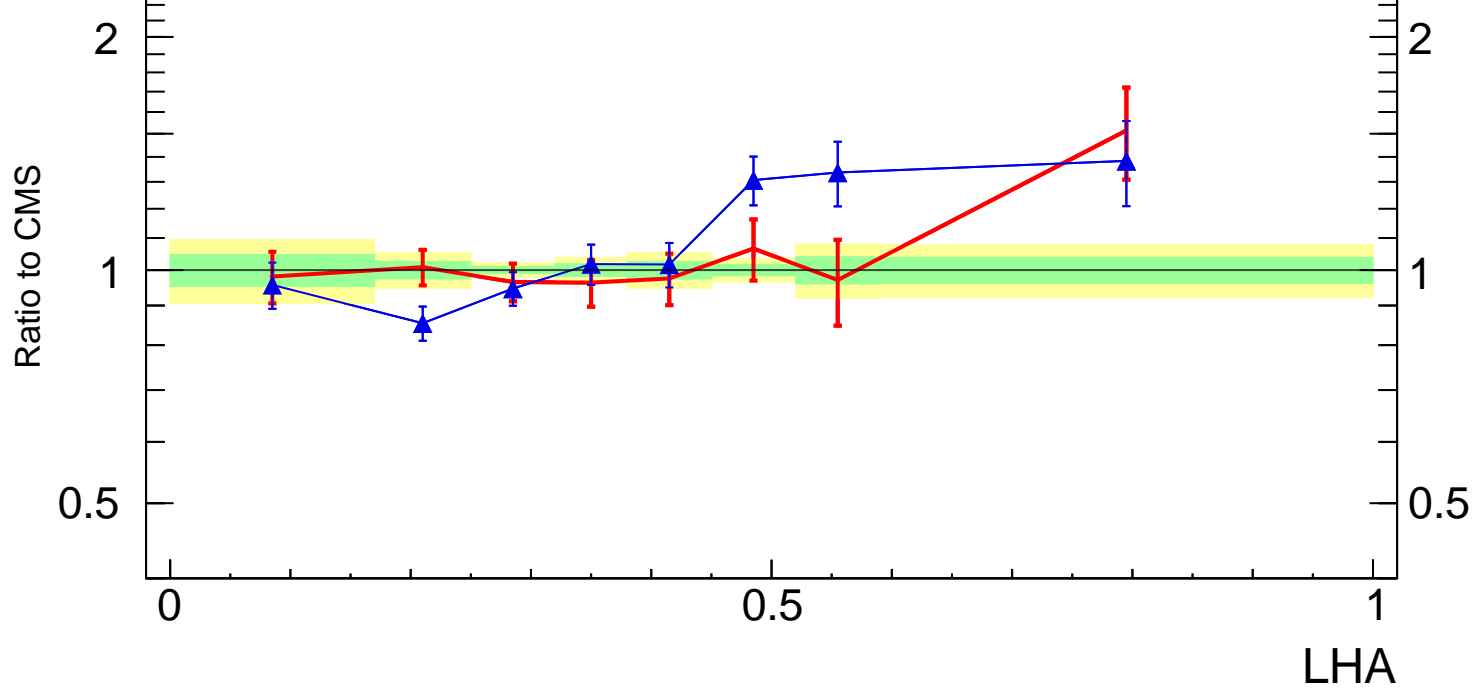

13000 GeV pp

Jets

CMS, 13 TeV, AK8 jets, central dijet region, $186 < p_T^{\text{jets}} < 254$ GeV

Rivet 4.1.0, ≥ 100k events
mcplots.cern.ch [arXiv:2401.10621]