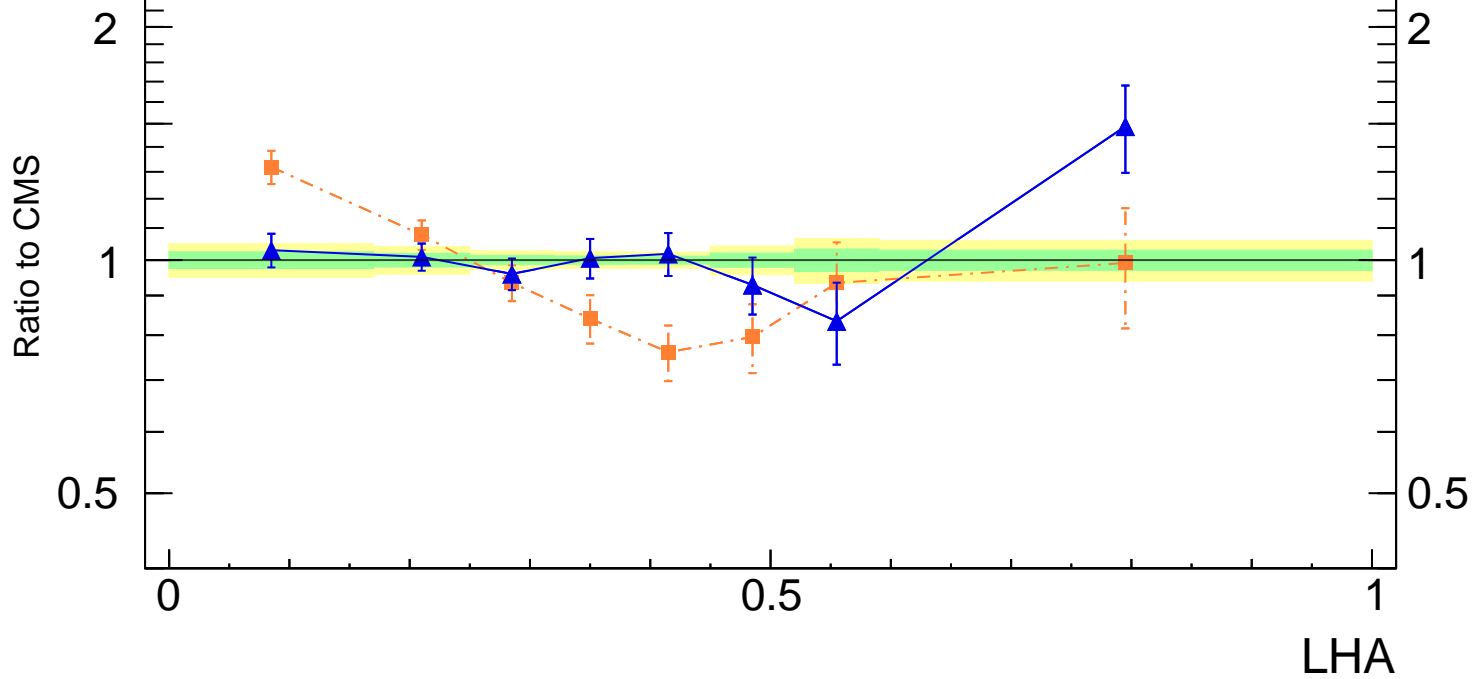

13000 GeV pp

Jets

CMS, 13 TeV, AK8 jets, central dijet region, $254 < p_T^{\text{jets}} < 326$ GeV

(CMS_2021_I1920187)

mcplots.cern.ch [arXiv:2401.10621]

Rivet 4.1.0, $\geq 100k$ events