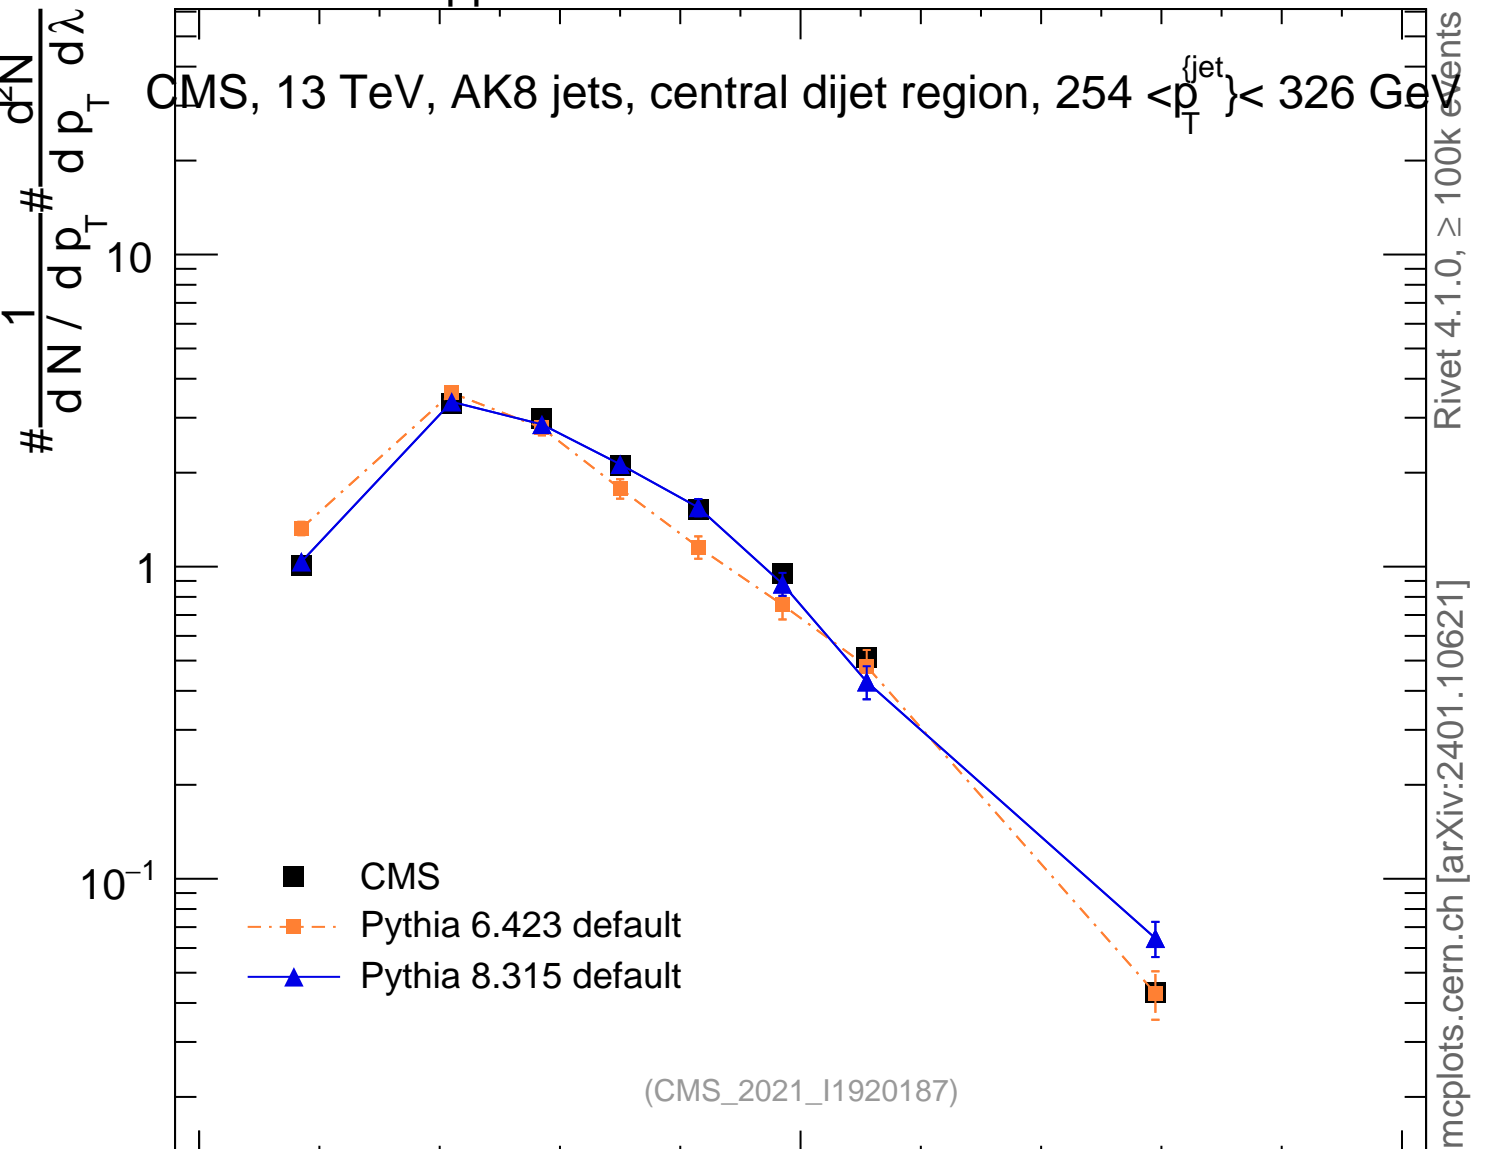

13000 GeV pp

Jets

CMS, 13 TeV, AK8 jets, central dijet region, $254 < p_T^{\text{jets}} < 326$ GeV

(CMS_2021_I1920187)

mcplots.cern.ch [arXiv:2401.10621]

Rivet 4.1.0, $\geq 100k$ events