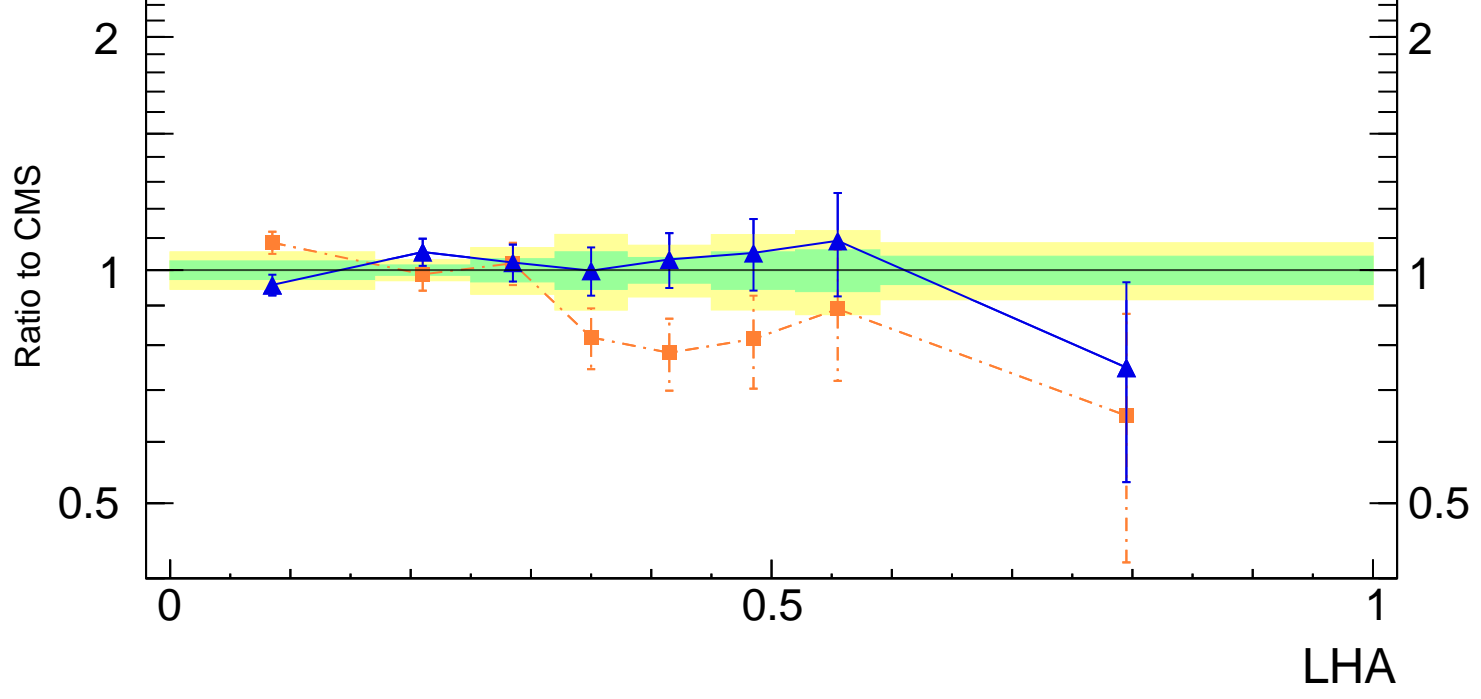

13000 GeV pp

Jets

CMS, 13 TeV, AK8 jets, central dijet region, $800 < p_T^{jet} < 1000$ GeV

Rivet 4.1.0, ≥ 100k events
mcplots.cern.ch [arXiv:2401.10621]