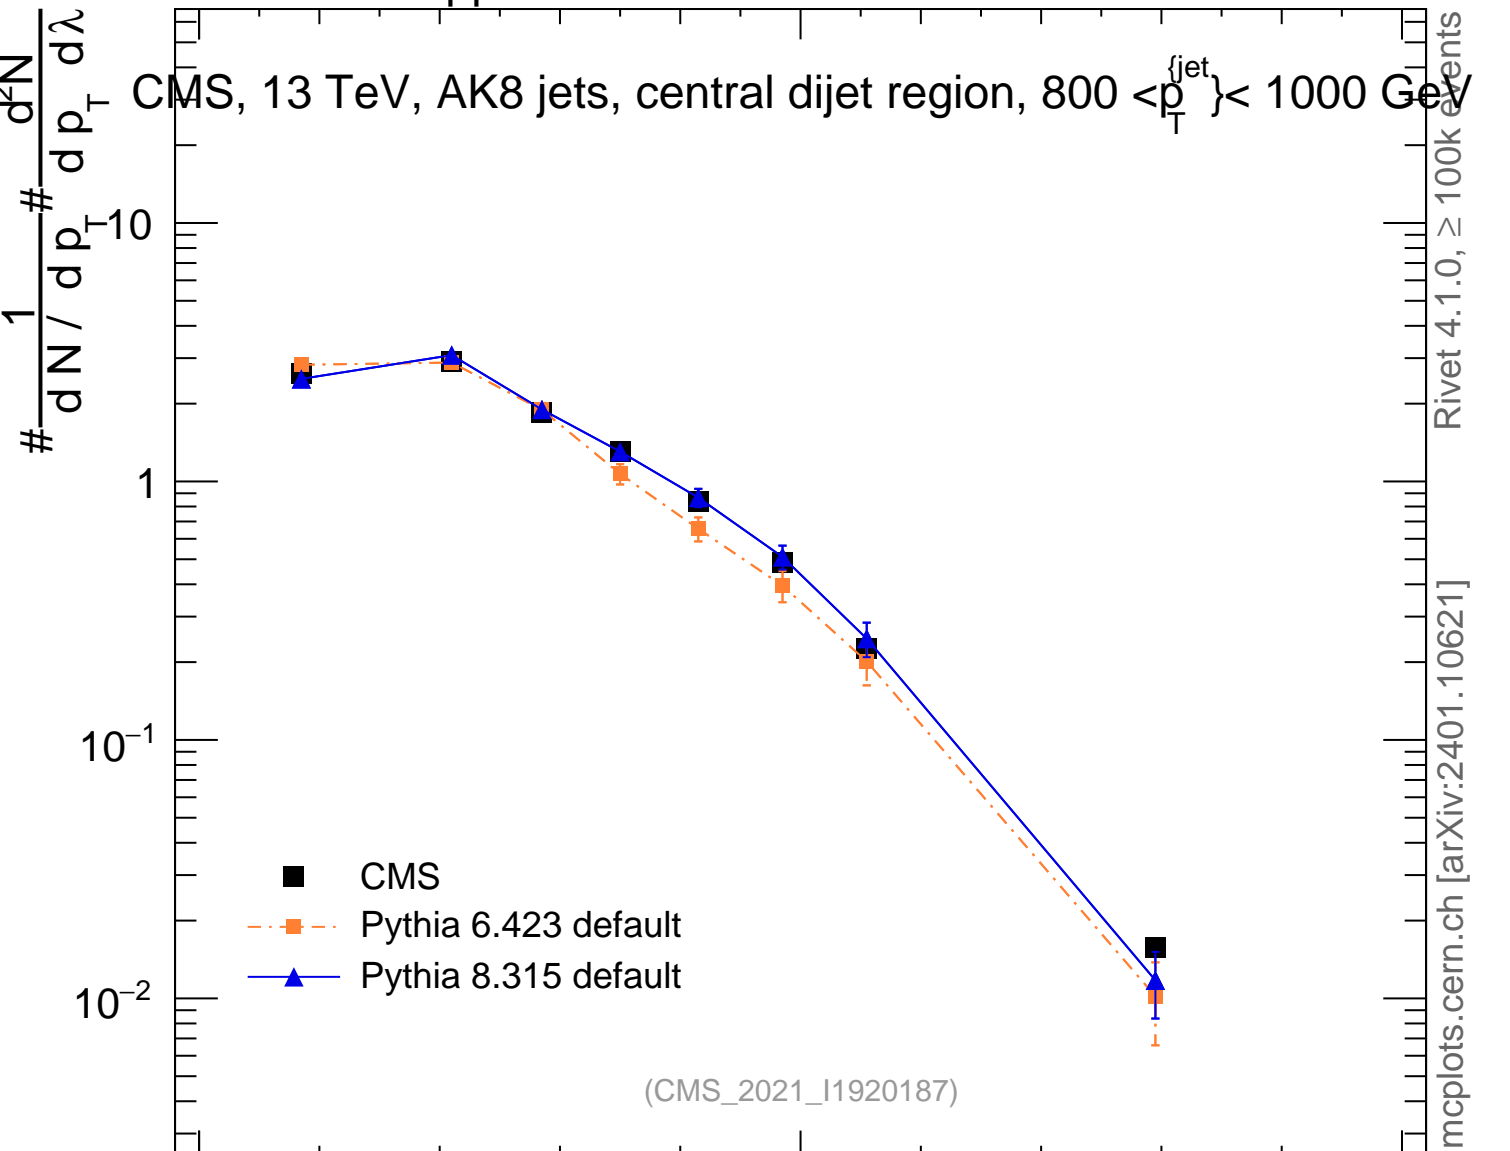

13000 GeV pp

Jets

CMS, 13 TeV, AK8 jets, central dijet region, $800 < p_T^{jet} < 1000$ GeV

Rivet 4.1.0, ≥ 100k events
mcplots.cern.ch [arXiv:2401.10621]