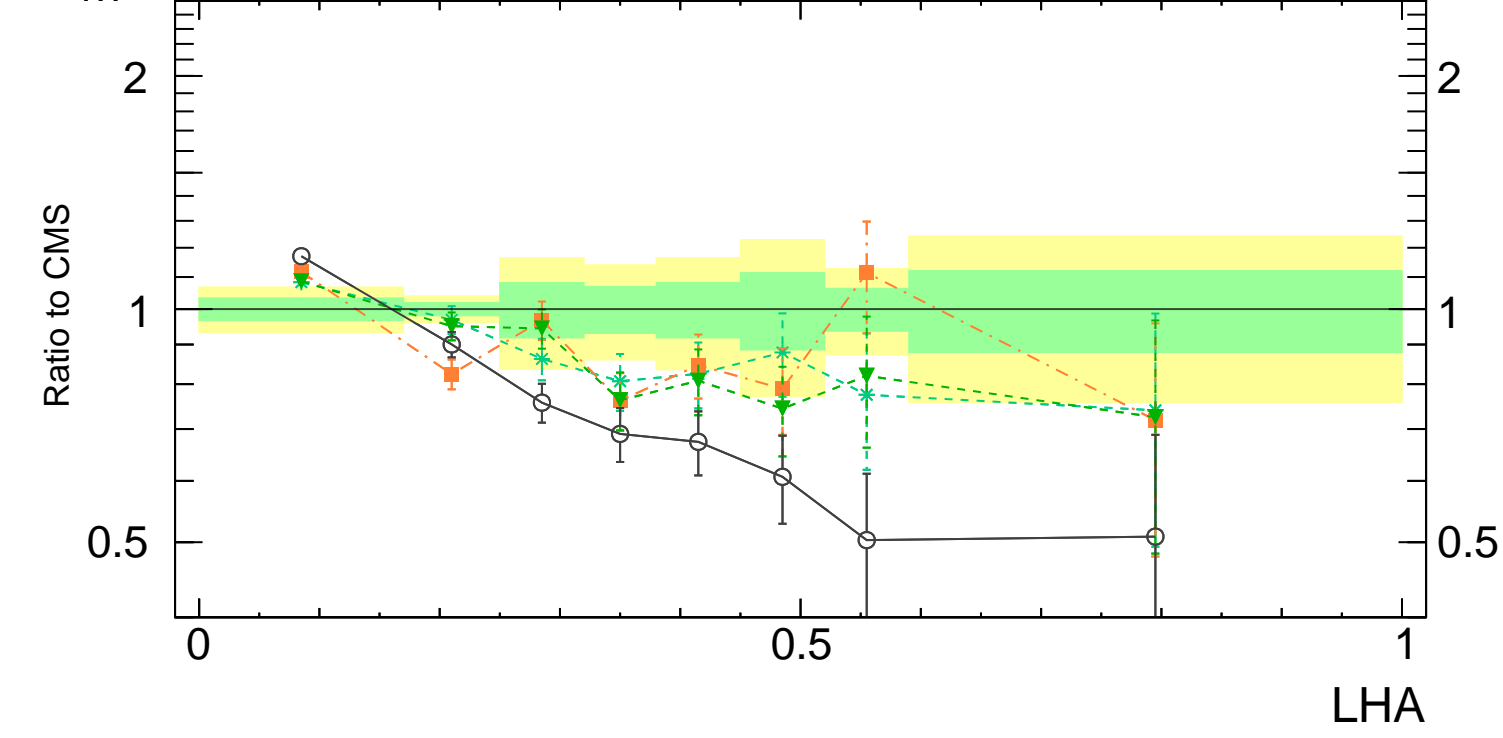

13000 GeV pp

Jets

CMS, 13 TeV, AK8 jets, forward dijet region, $1000 < p_T^{(jet)} < 4000$ GeV

Rivet 4.1.0, ≥ 100k events
mcplots.cern.ch [arXiv:2401.10621]