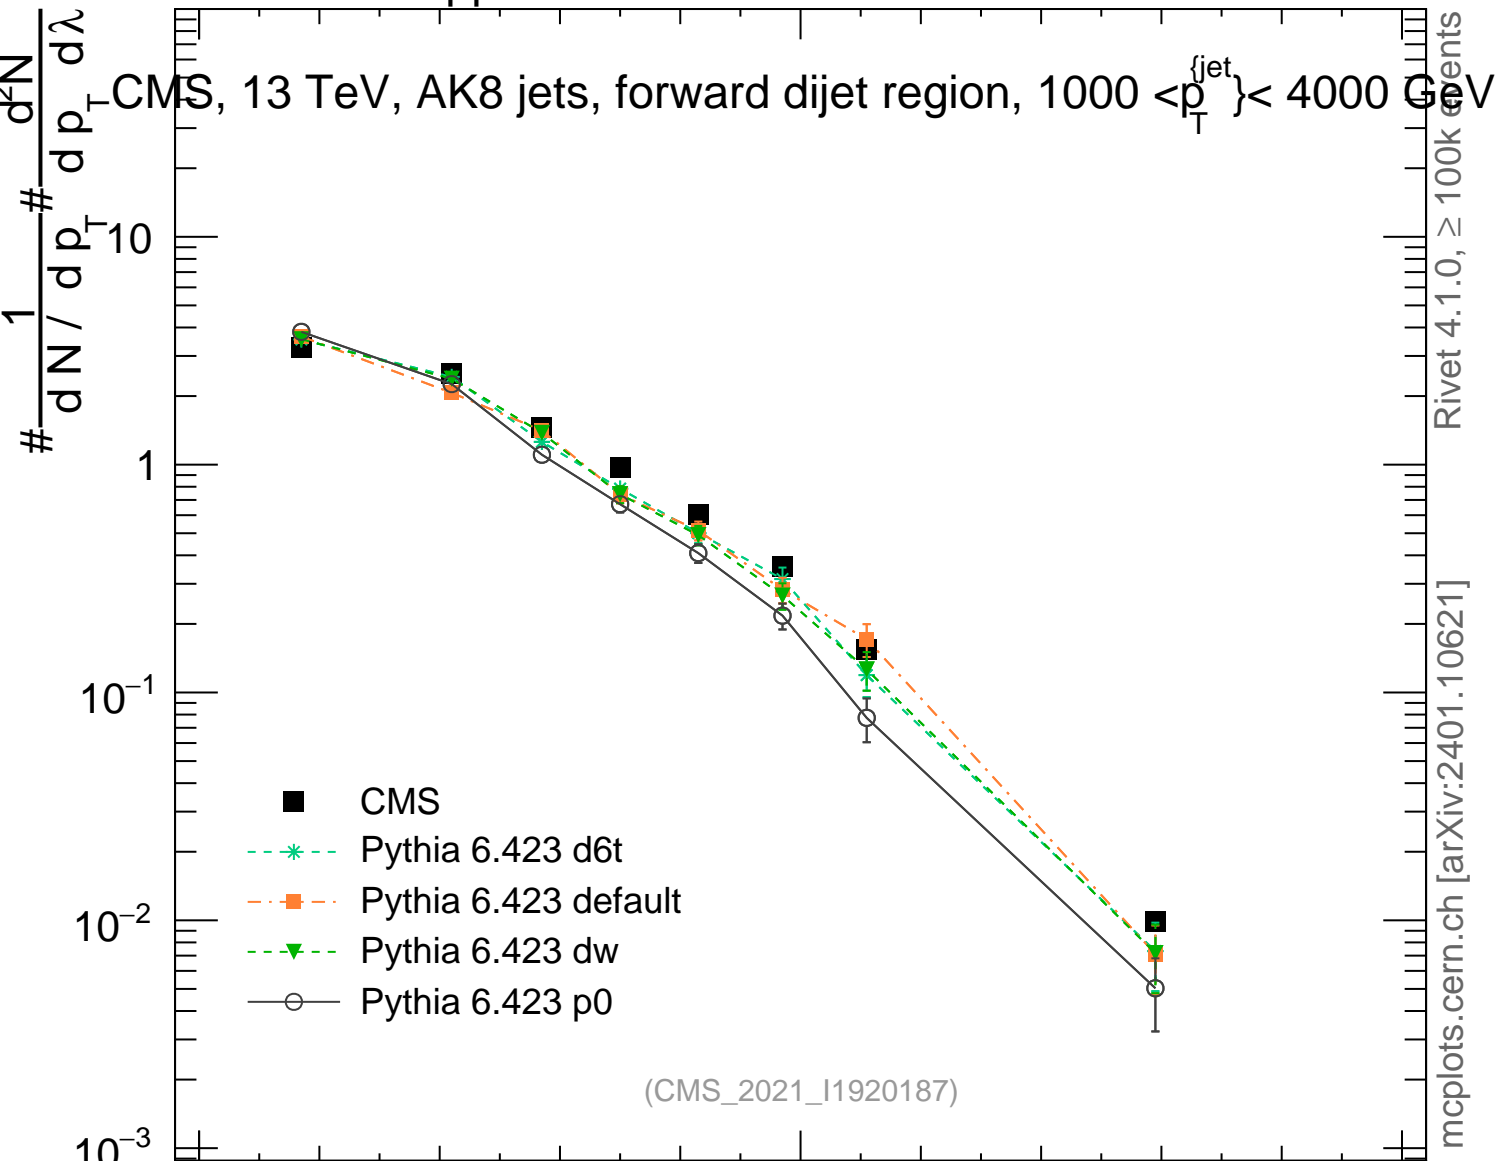

13000 GeV pp

Jets

CMS, 13 TeV, AK8 jets, forward dijet region, $1000 < p_T^{(jet)} < 4000$ GeV

Rivet 4.1.0, ≥ 100k events
mcplots.cern.ch [arXiv:2401.10621]