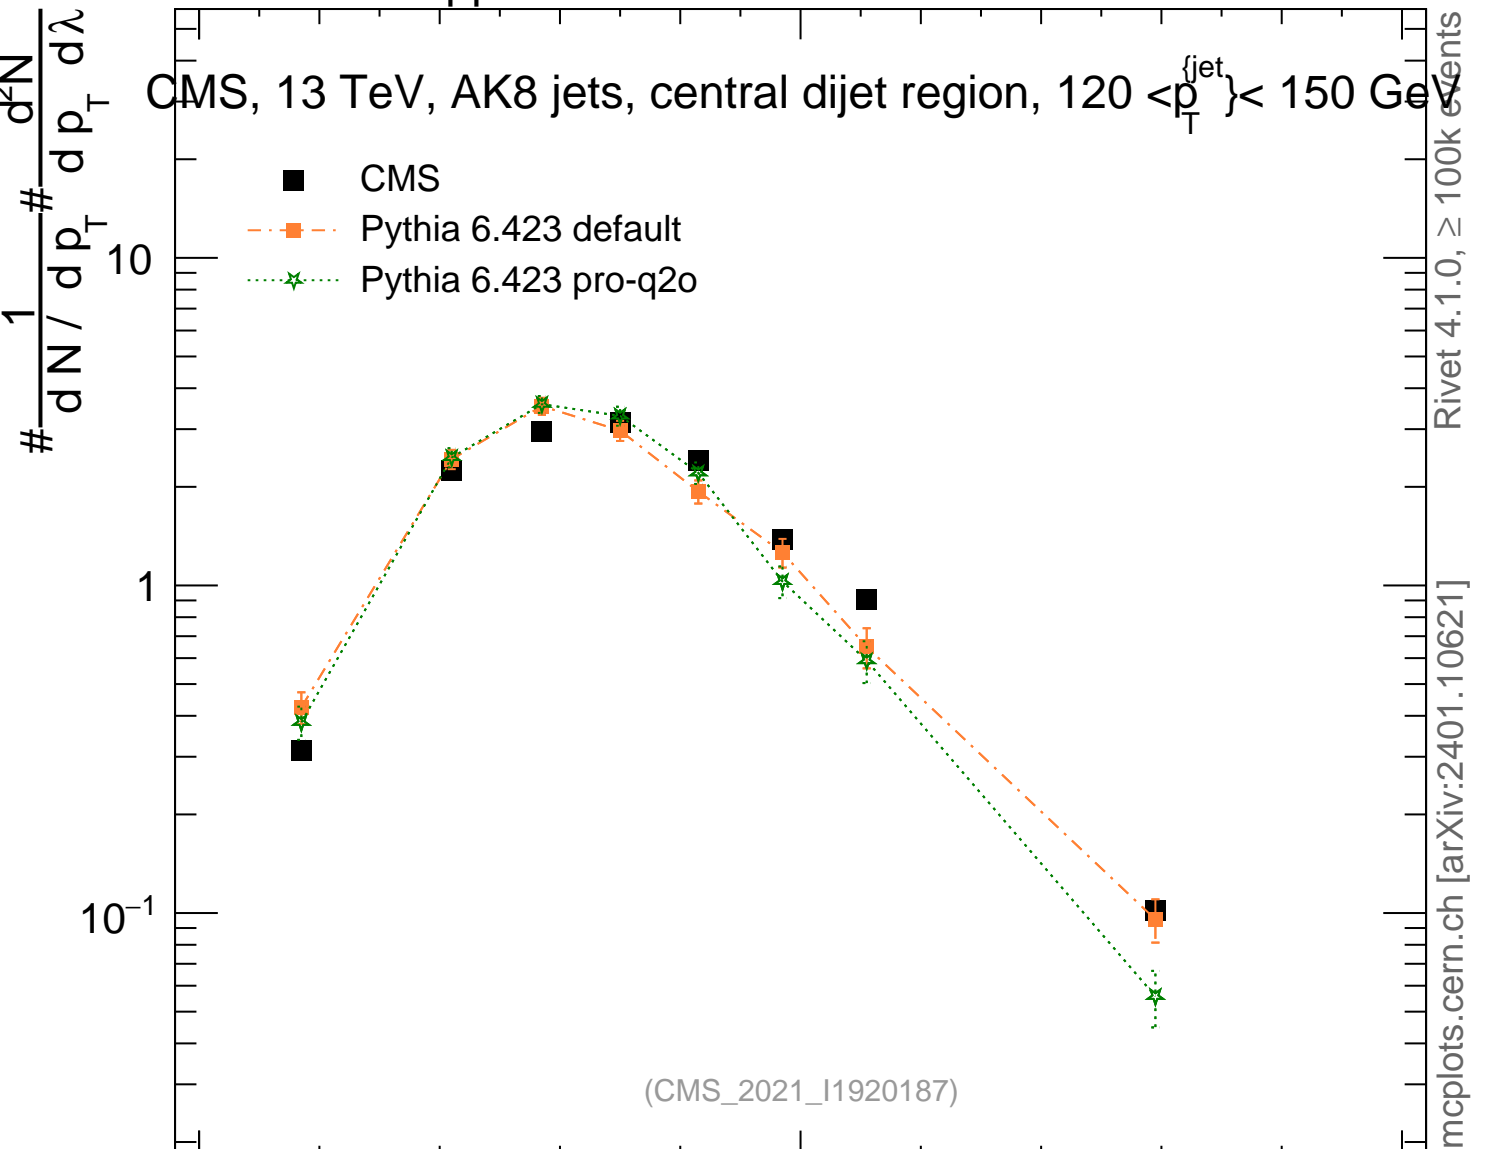

13000 GeV pp

Jets

CMS, 13 TeV, AK8 jets, central dijet region, $120 < p_T^{j_{\text{jet}}} < 150$ GeV

Rivet 4.1.0, ≥ 100k events
mcplots.cern.ch [arXiv:2401.10621]