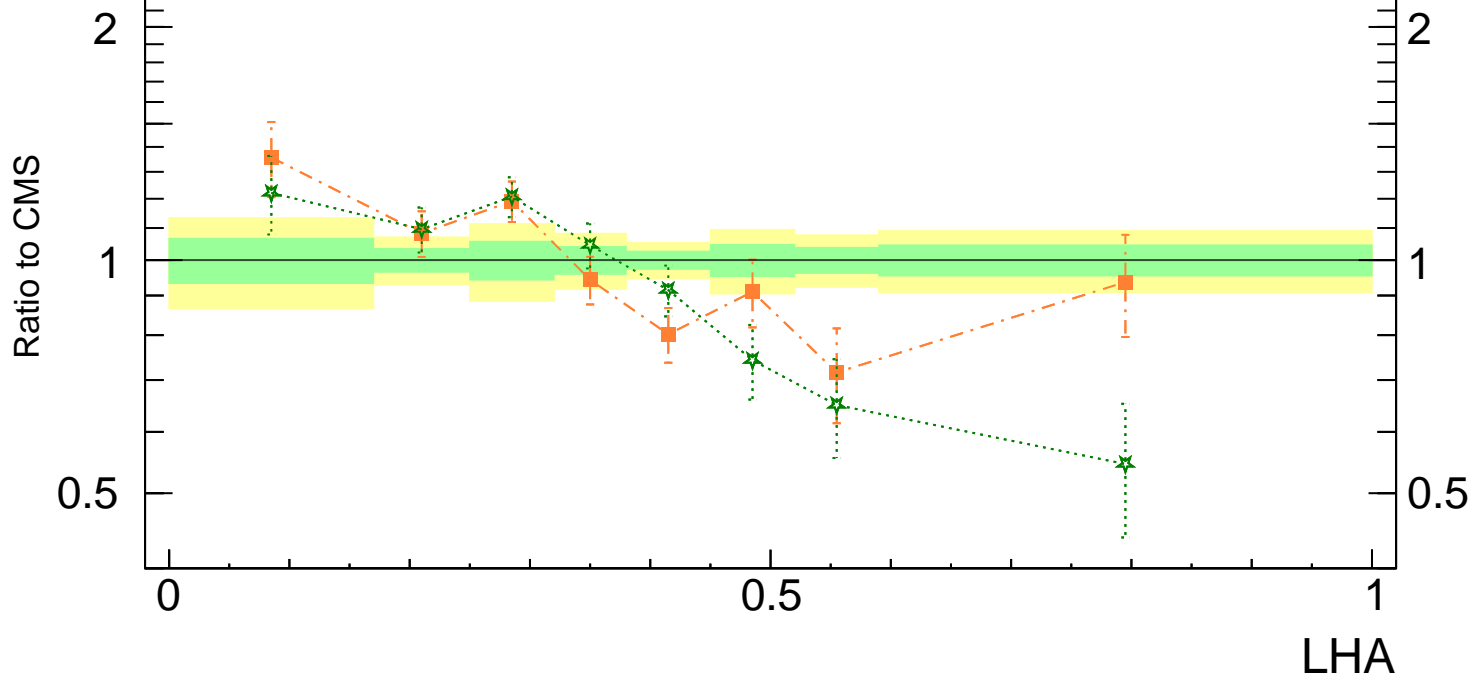

13000 GeV pp

Jets

CMS, 13 TeV, AK8 jets, central dijet region, $120 < p_T^{j_{\text{jet}}} < 150$ GeV

Rivet 4.1.0, ≥ 100k events
mcplots.cern.ch [arXiv:2401.10621]