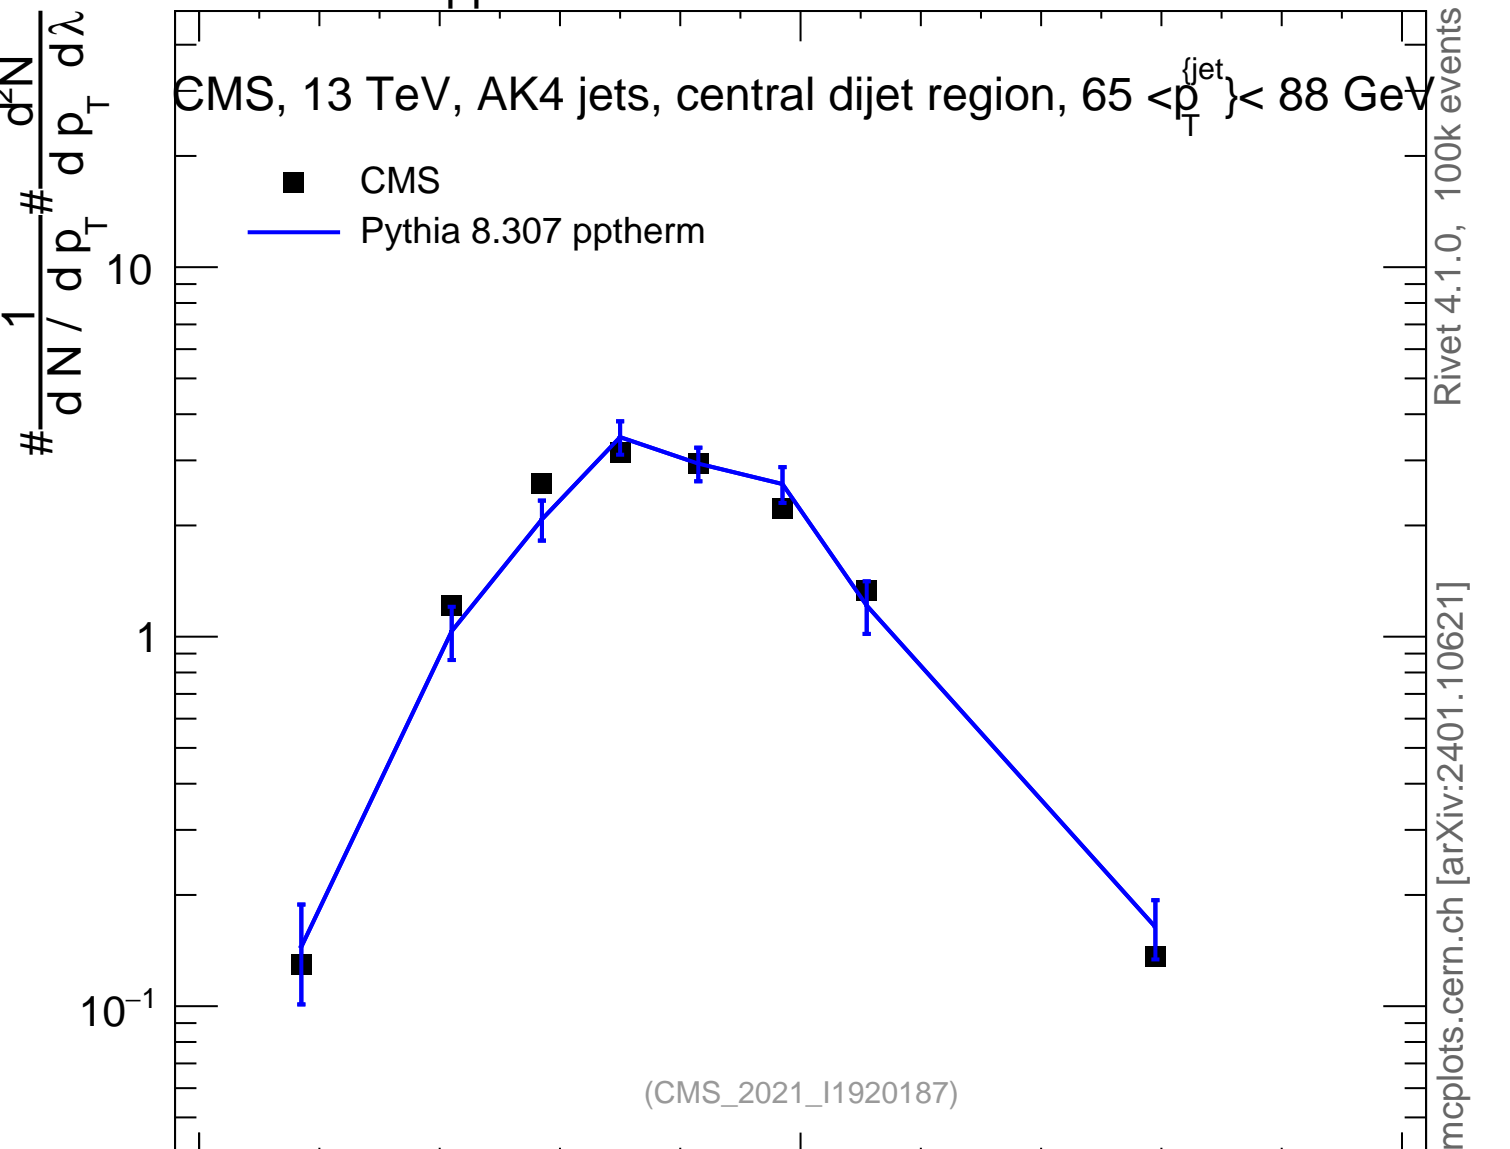

13000 GeV pp

Jets

CMS, 13 TeV, AK4 jets, central dijet region, $65 < p_T^{\text{jets}} < 88$ GeV

■ CMS
— Pythia 8.307 pptherm

mcplots.cern.ch [arXiv:2401.10621]

Rivet 4.1.0, 100k events