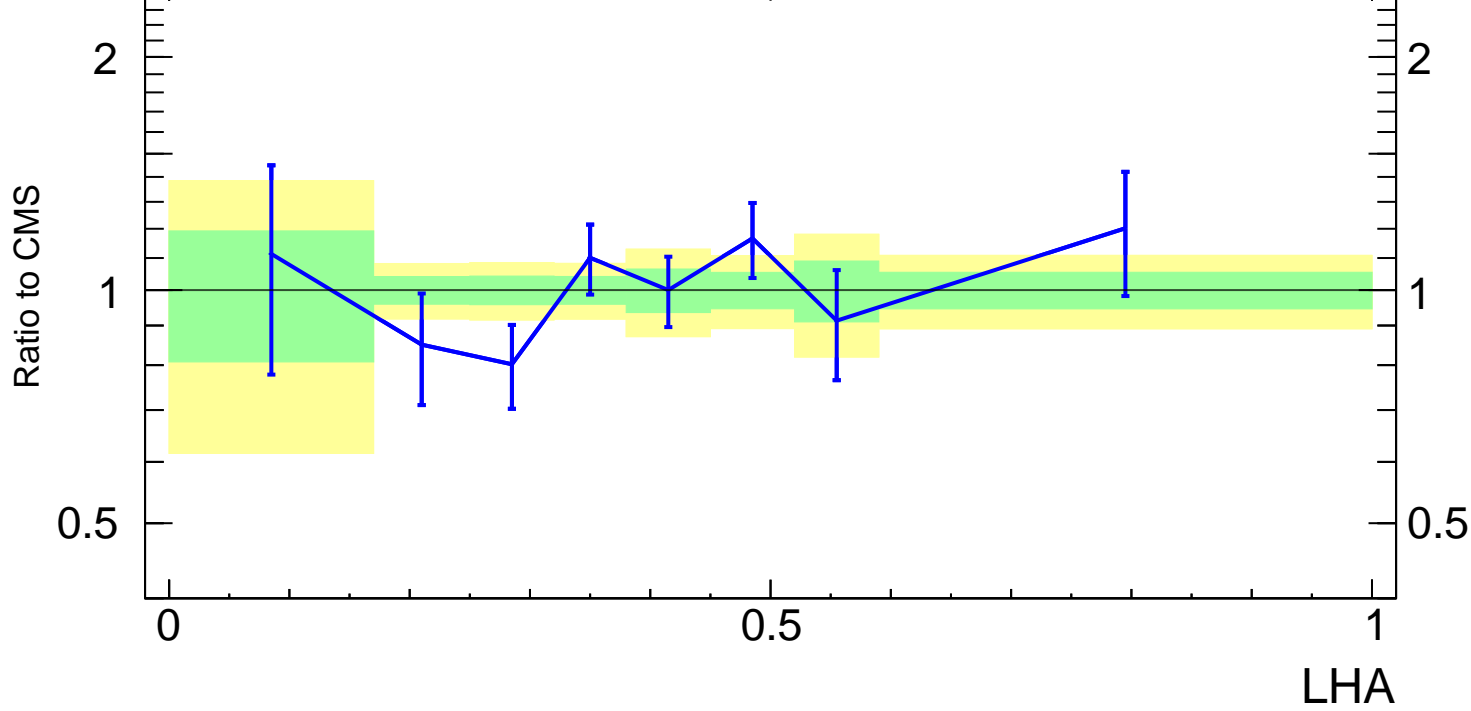

13000 GeV pp

Jets

CMS, 13 TeV, AK4 jets, central dijet region, $65 < p_T^{\text{jets}} < 88$ GeV

■ CMS
— Pythia 8.307 pptherm

mcplots.cern.ch [arXiv:2401.10621]

Rivet 4.1.0, 100k events