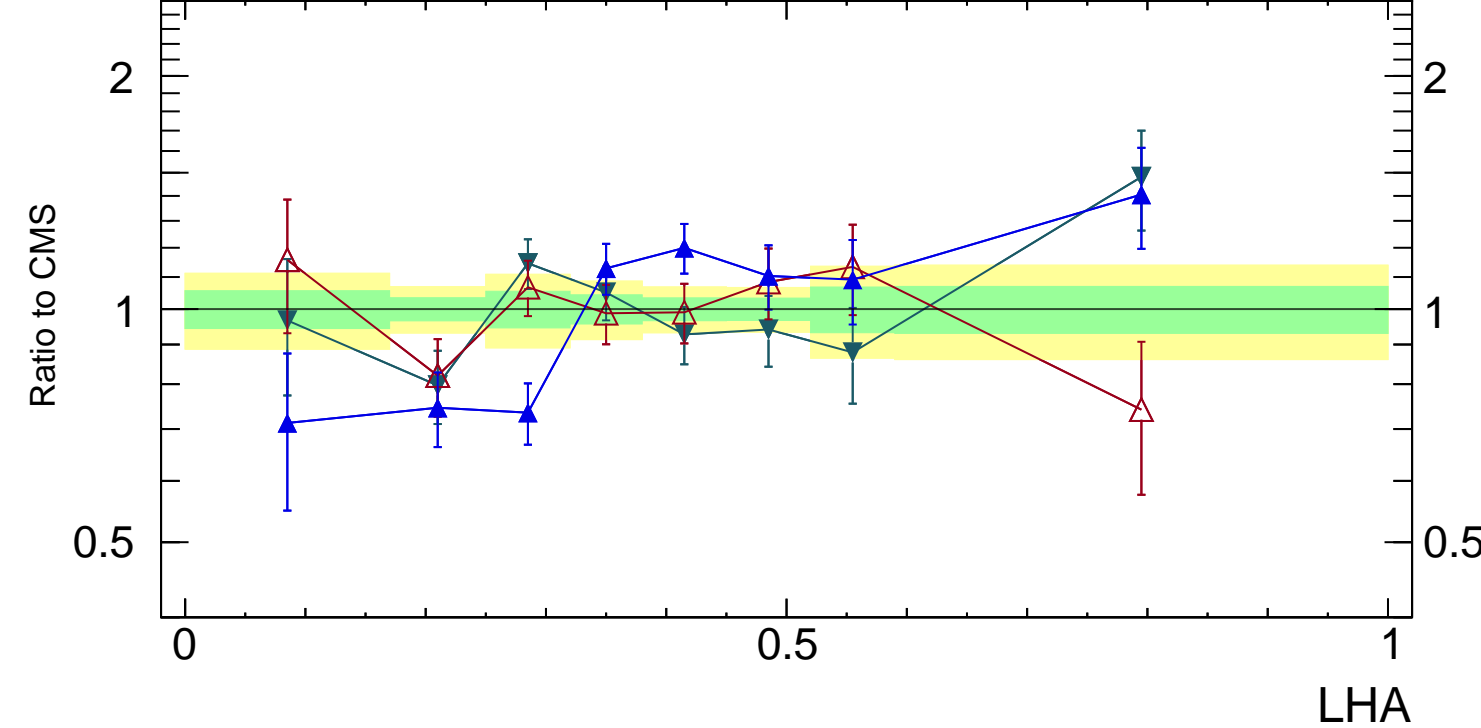

13000 GeV pp

Jets

CMS, 13 TeV, AK4 jets, central dijet region, $88 < p_T^{jet} < 120$ GeV

Rivet 4.1.0, ≥ 100k events
mcplots.cern.ch [arXiv:2401.10621]