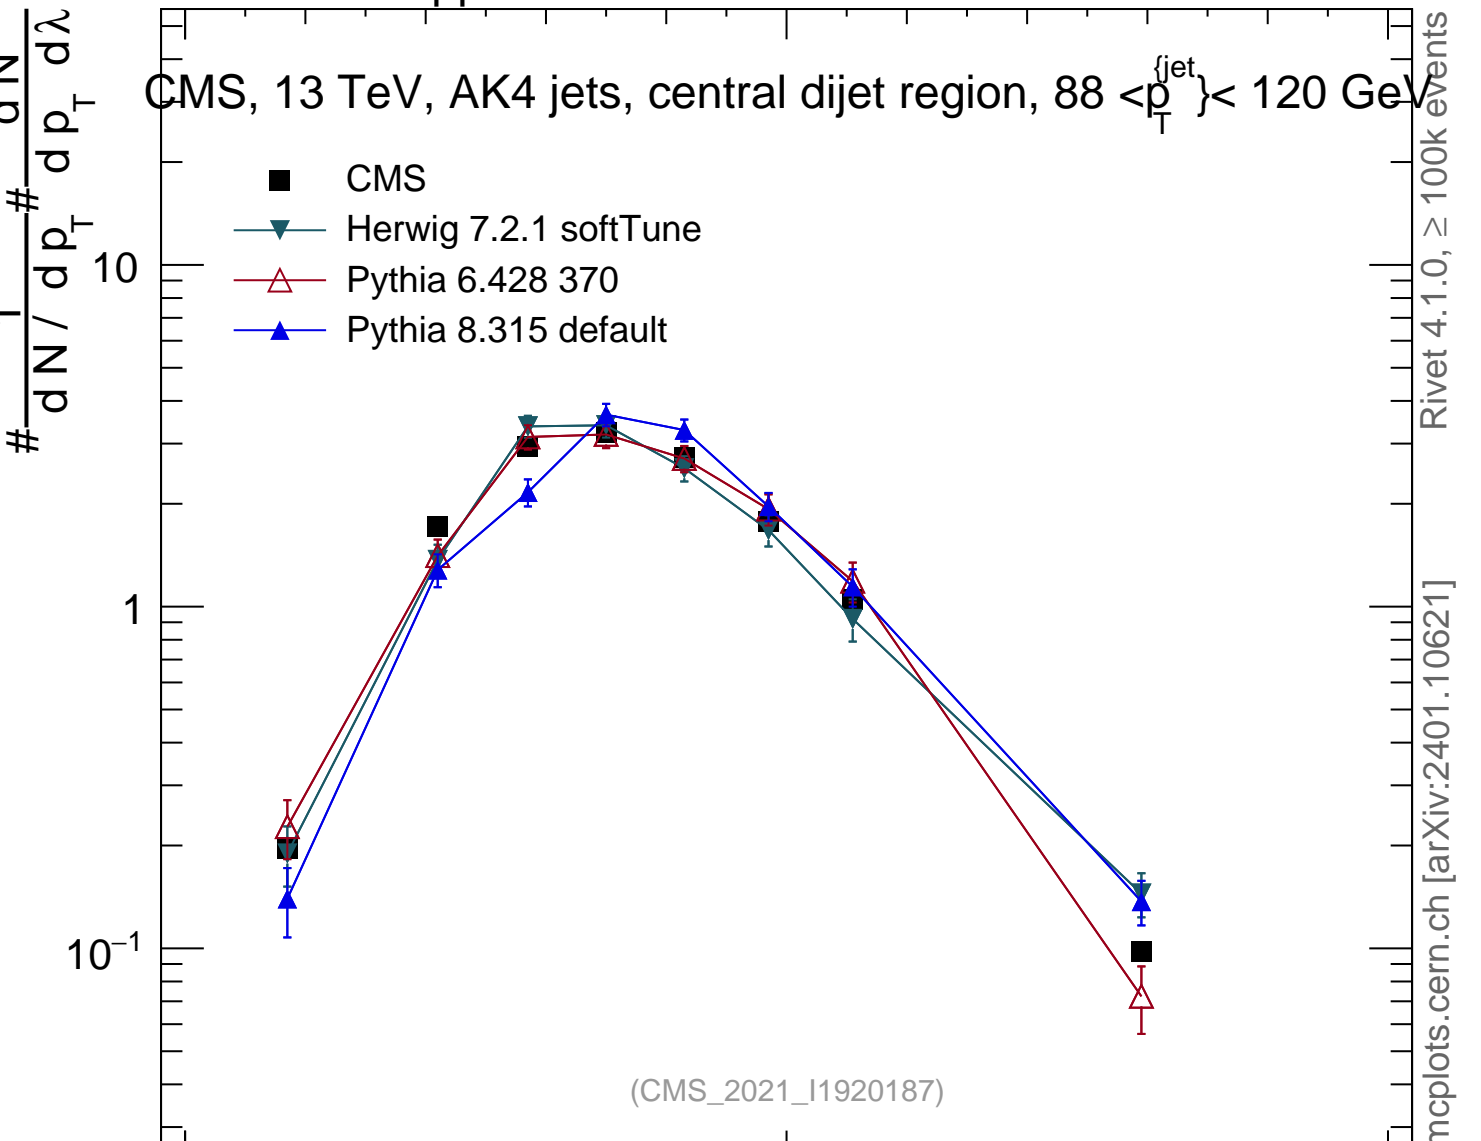

13000 GeV pp

Jets

CMS, 13 TeV, AK4 jets, central dijet region, $88 < p_T^{jet} < 120$ GeV

Rivet 4.1.0, ≥ 100k events
mcplots.cern.ch [arXiv:2401.10621]