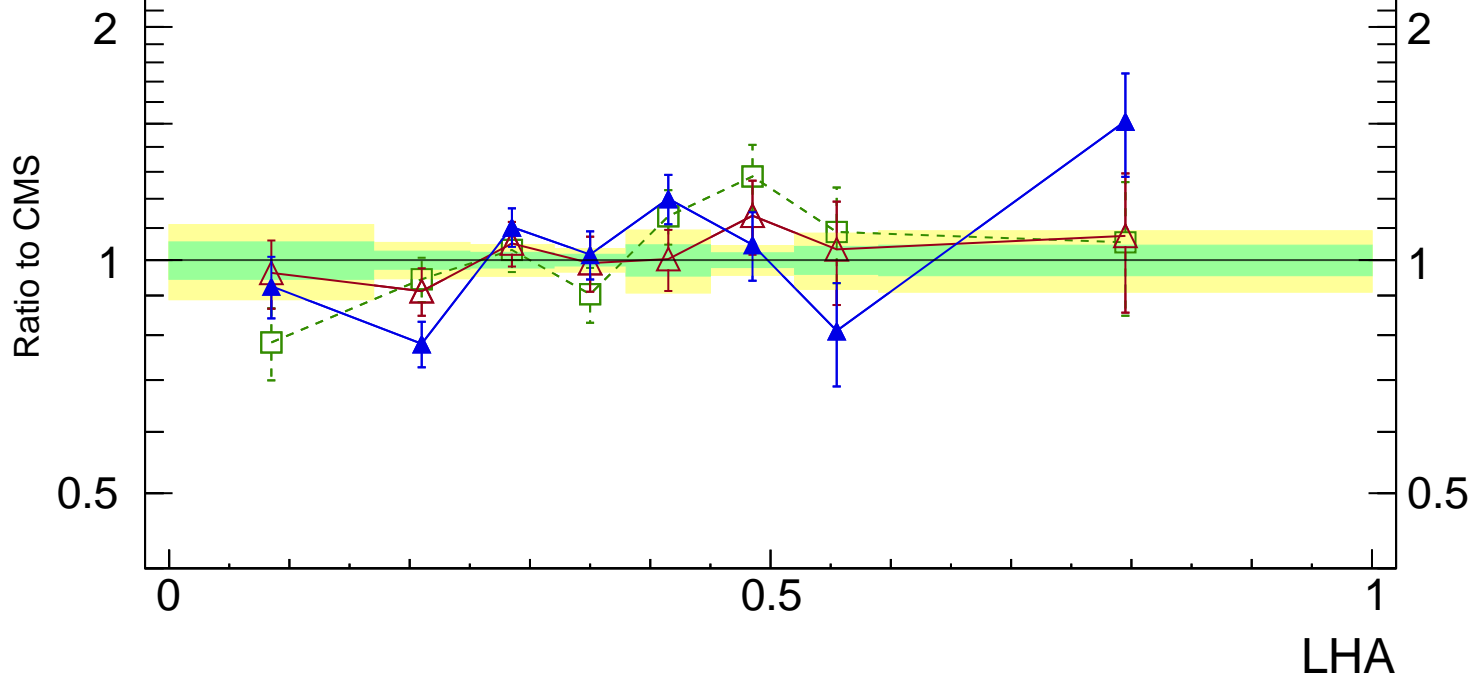

13000 GeV pp

Jets

CMS, 13 TeV, AK4 jets, central dijet region,  $186 < p_T^{\text{jets}} < 254$  GeV

Rivet 4.1.0, ≥ 100k events  
mcplots.cern.ch [arXiv:2401.10621]