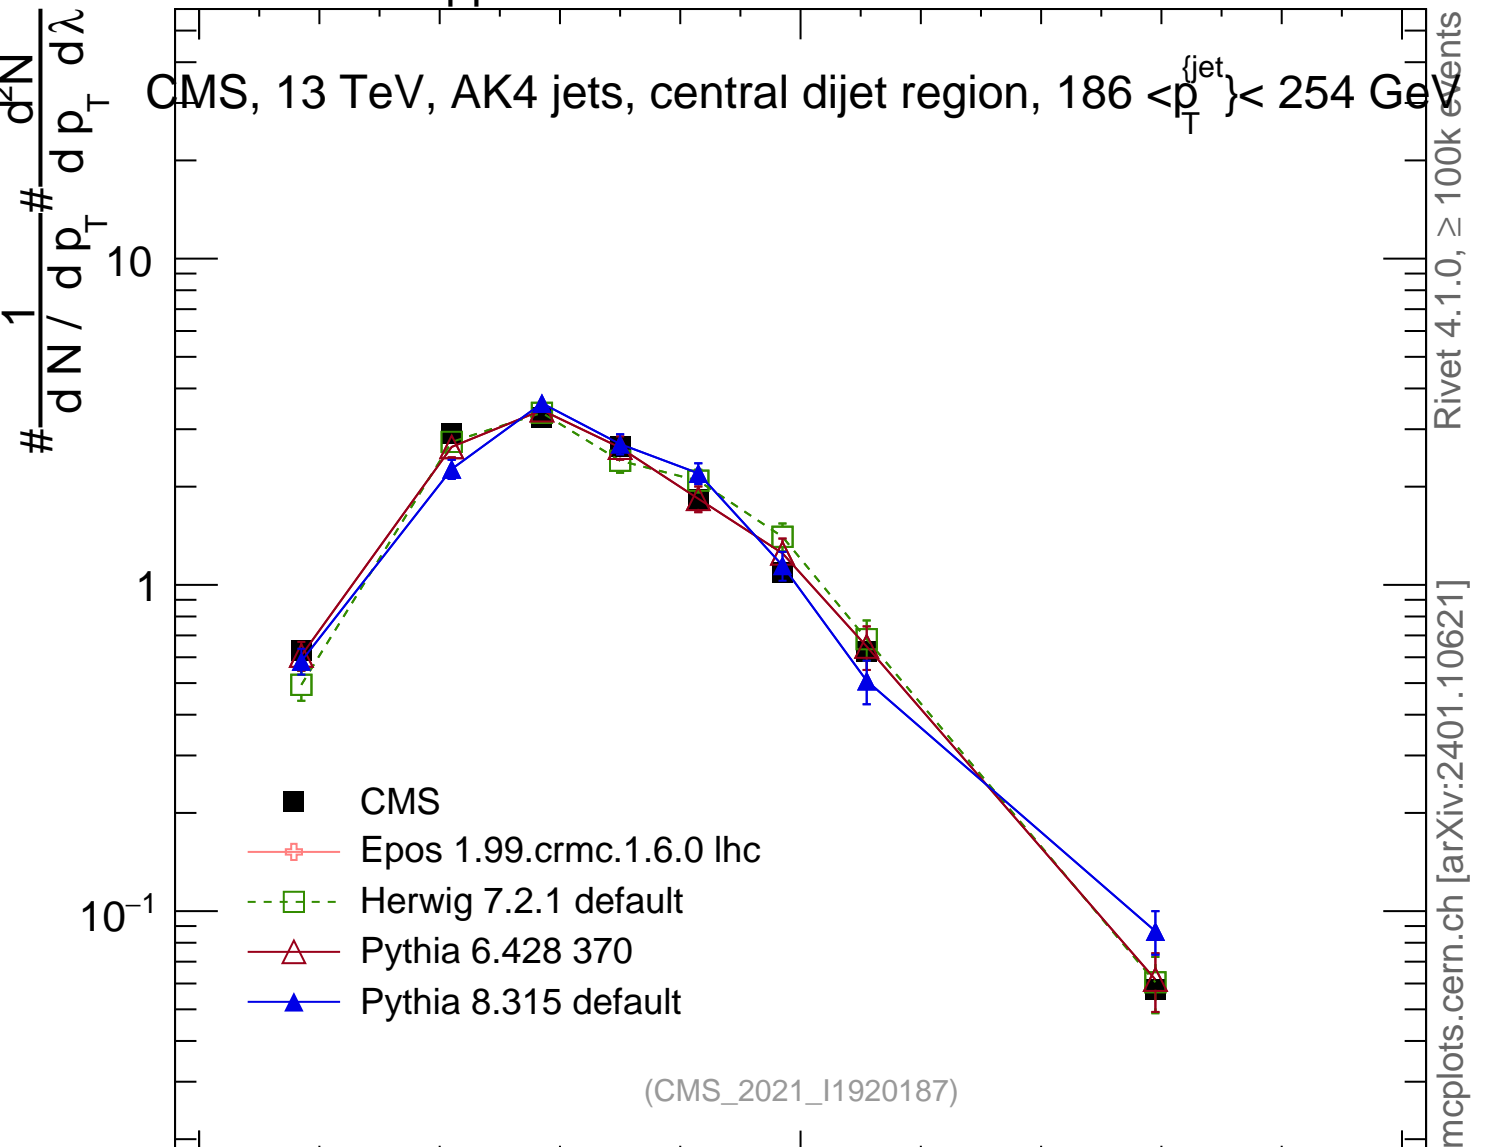

13000 GeV pp

Jets

CMS, 13 TeV, AK4 jets, central dijet region,  $186 < p_T^{\text{jets}} < 254$  GeV

Rivet 4.1.0, ≥ 100k events  
mcplots.cern.ch [arXiv:2401.10621]