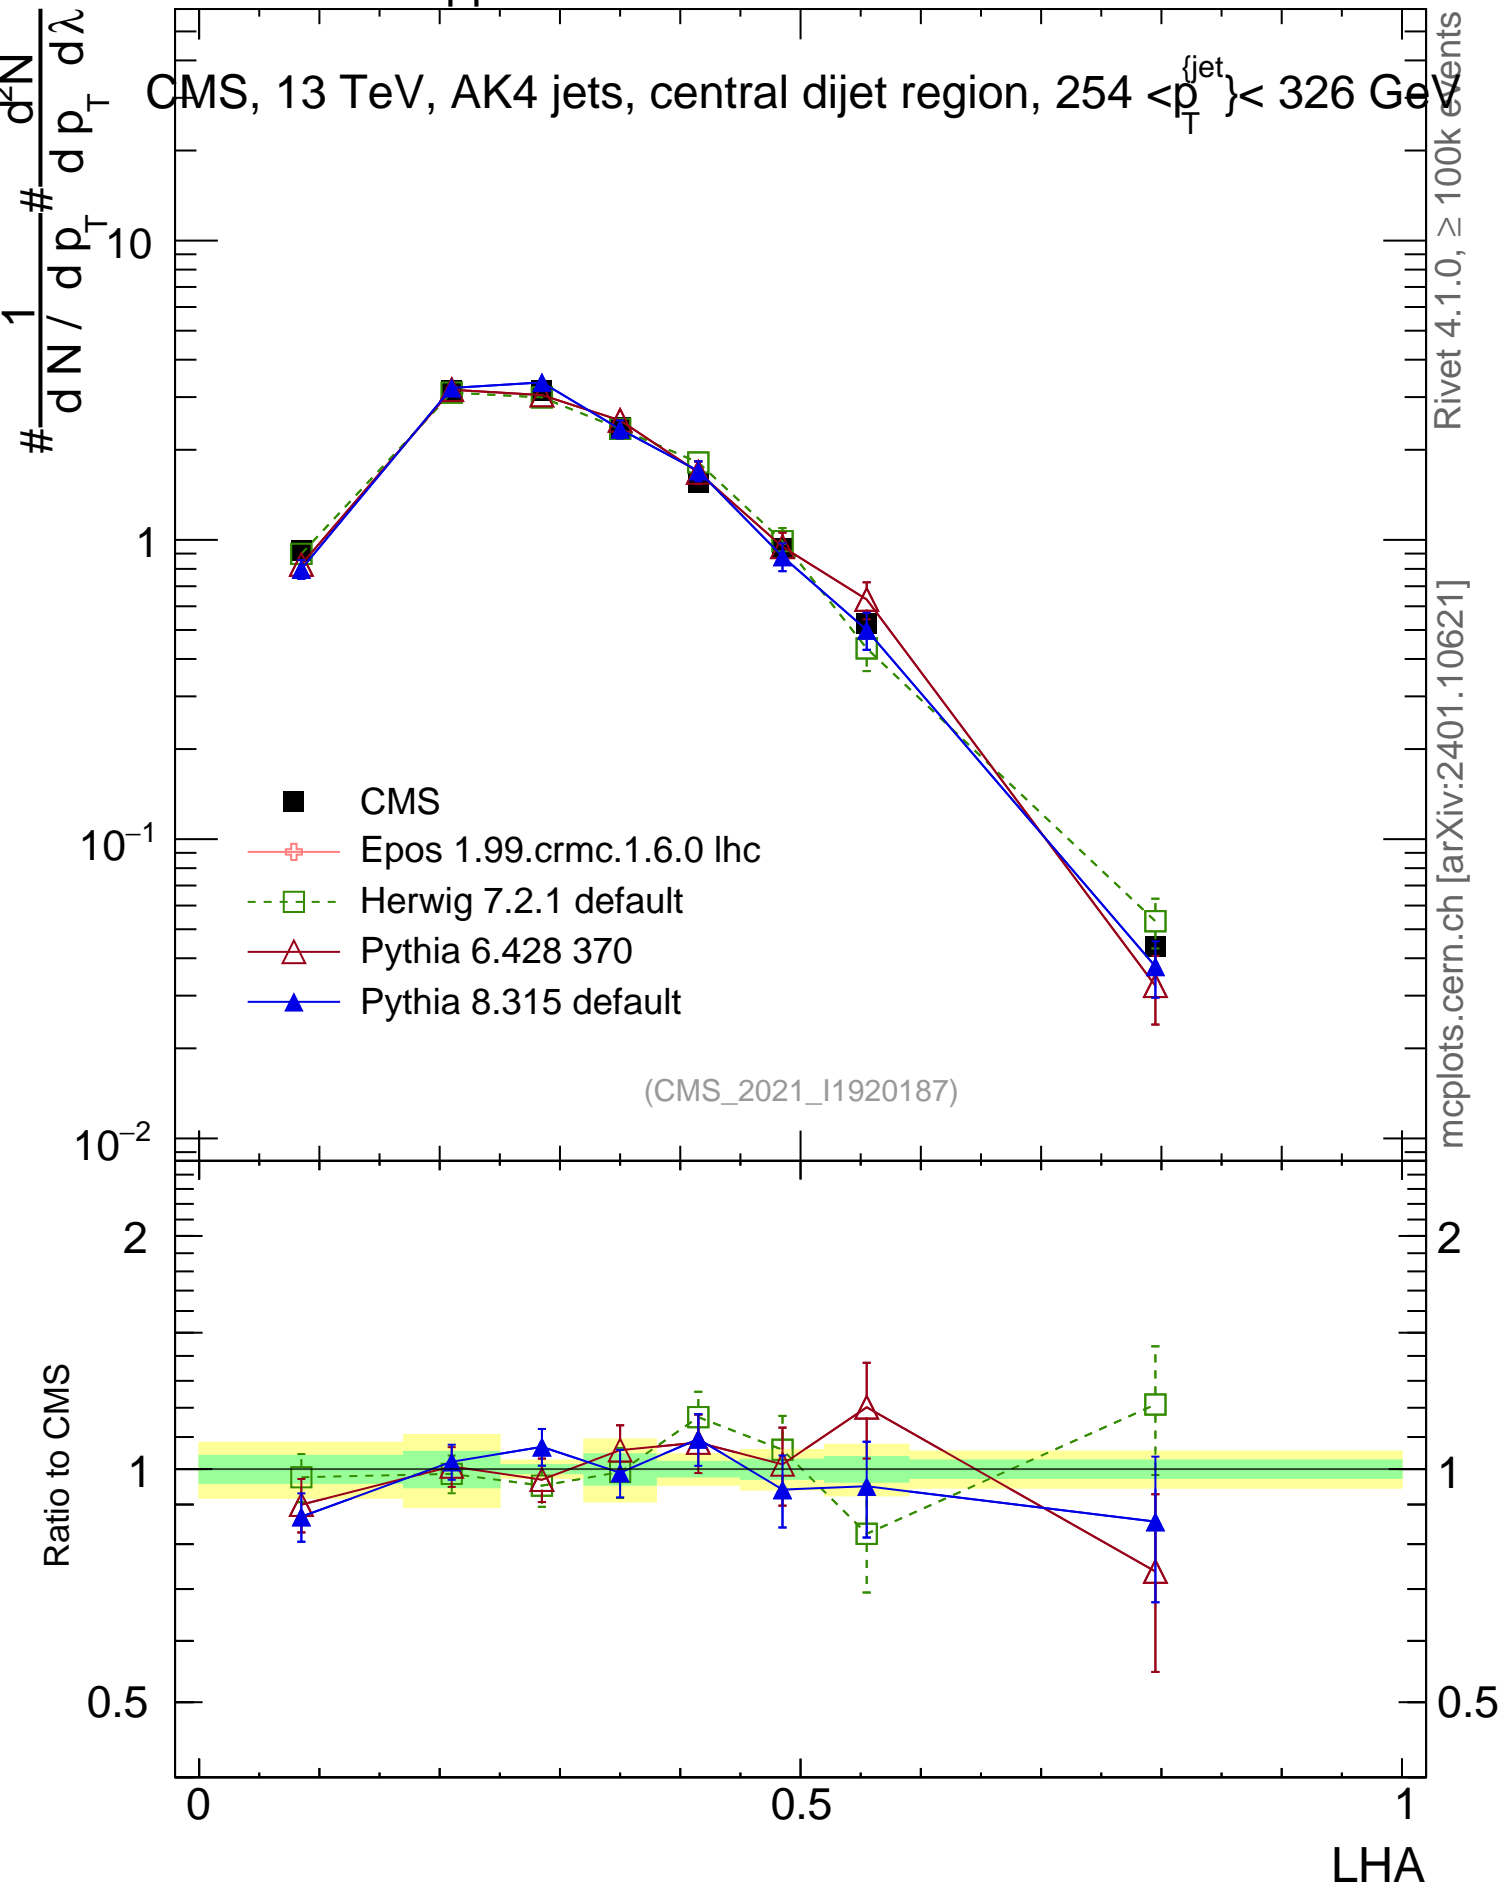

13000 GeV pp

Jets

CMS, 13 TeV, AK4 jets, central dijet region, $254 < p_T^{\text{jets}} < 326$ GeV

(CMS_2021_I1920187)

Rivet 4.1.0, ≥ 100k events
mcplots.cern.ch [arXiv:2401.10621]

LHA