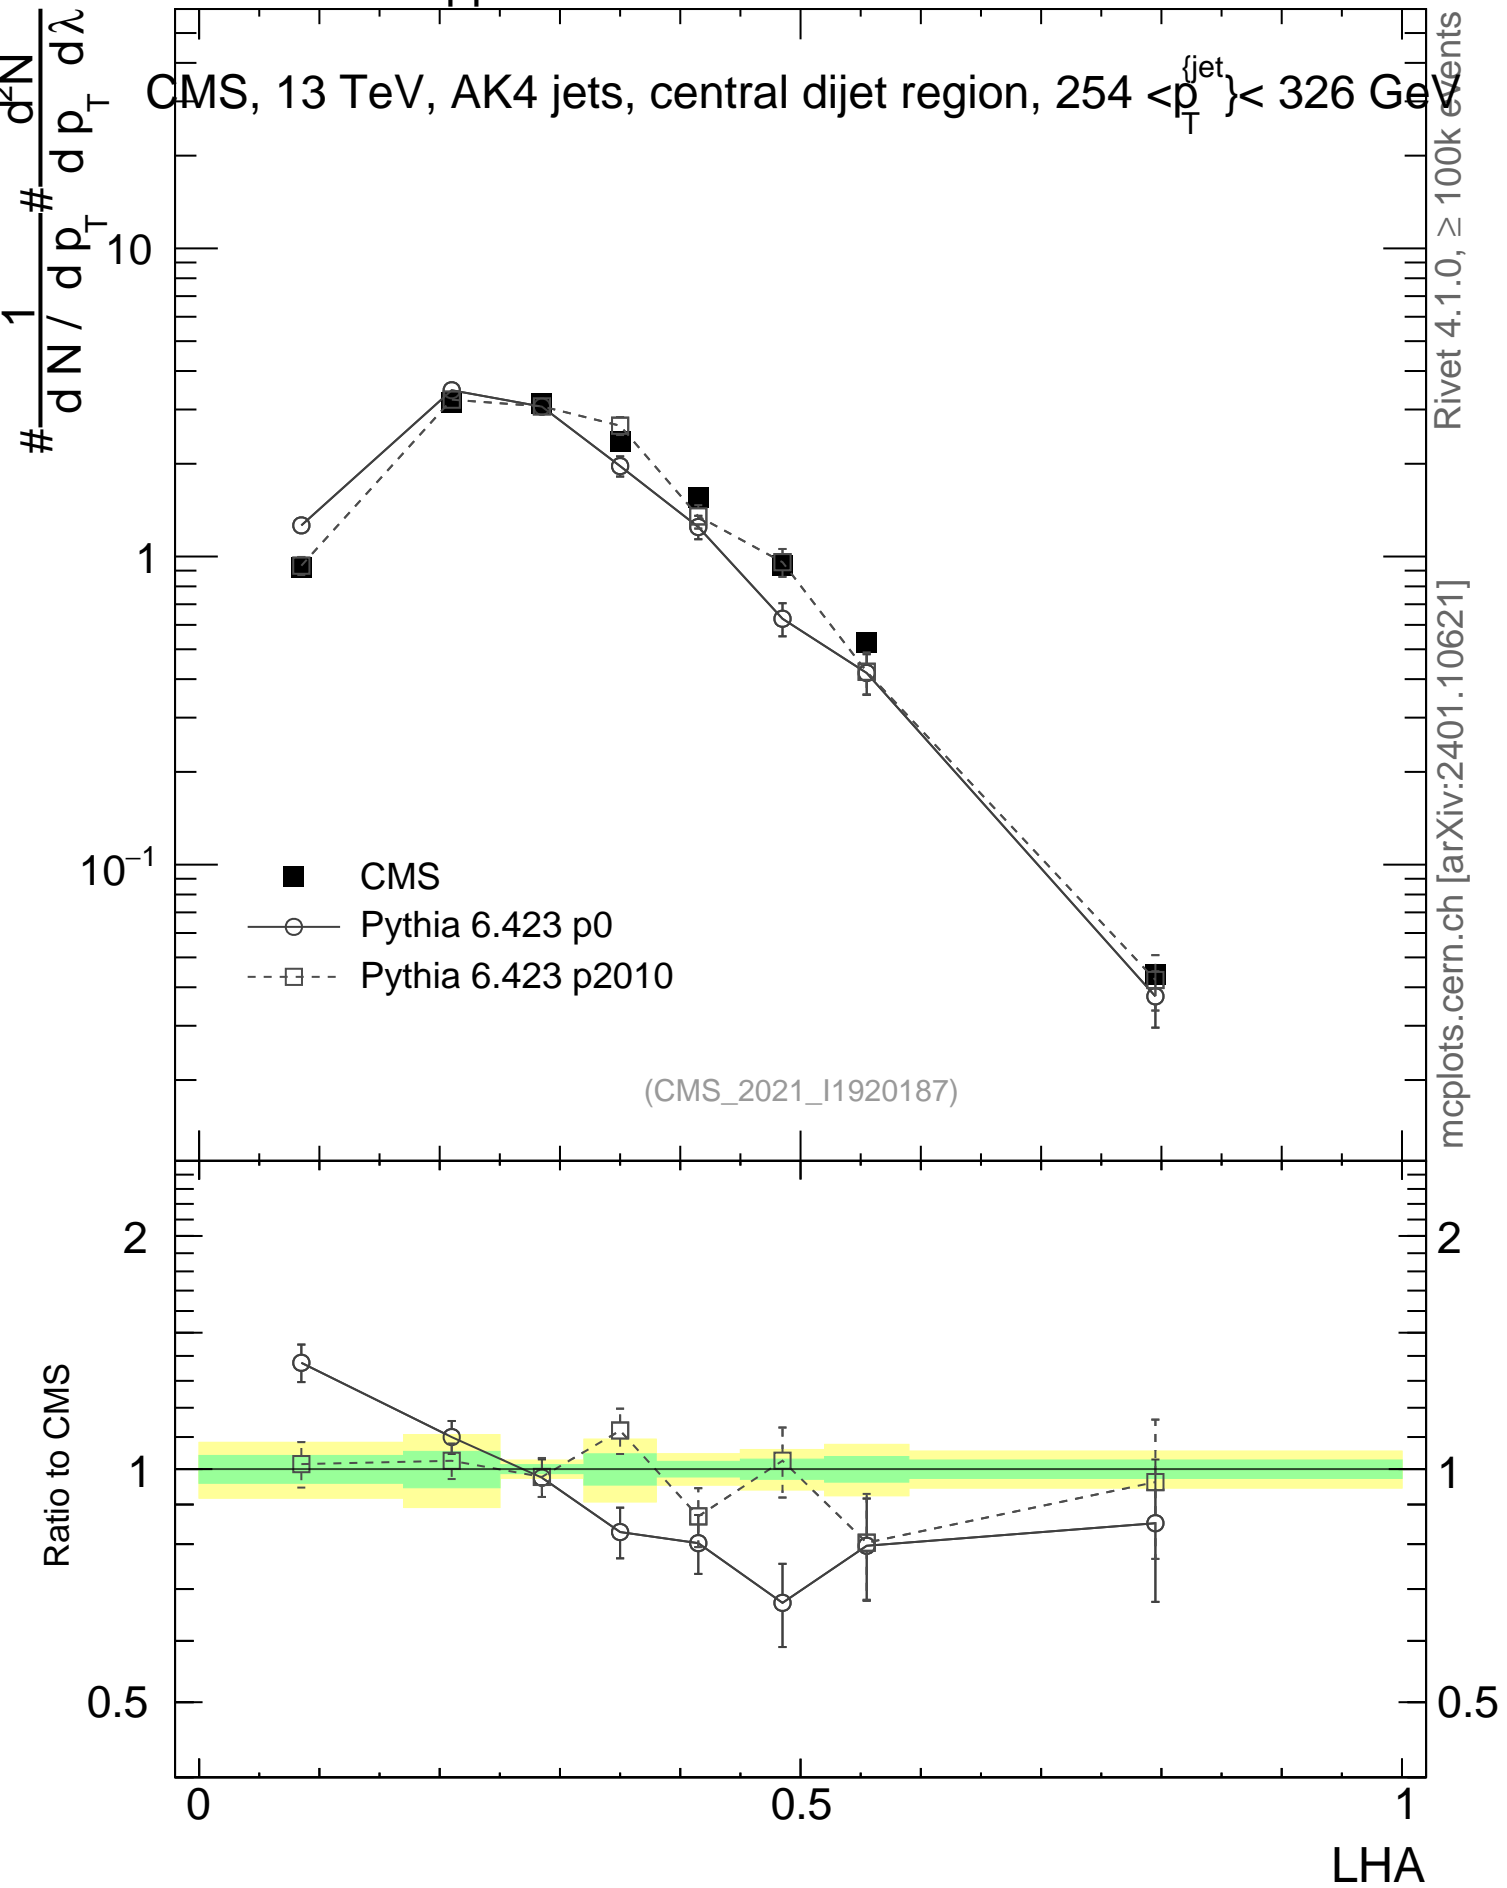

13000 GeV pp

Jets

CMS, 13 TeV, AK4 jets, central dijet region,  $254 < p_T^{\text{jets}} < 326$  GeV

mcplots.cern.ch [arXiv:2401.10621]

Rivet 4.1.0,  $\geq 100k$  events

LHA