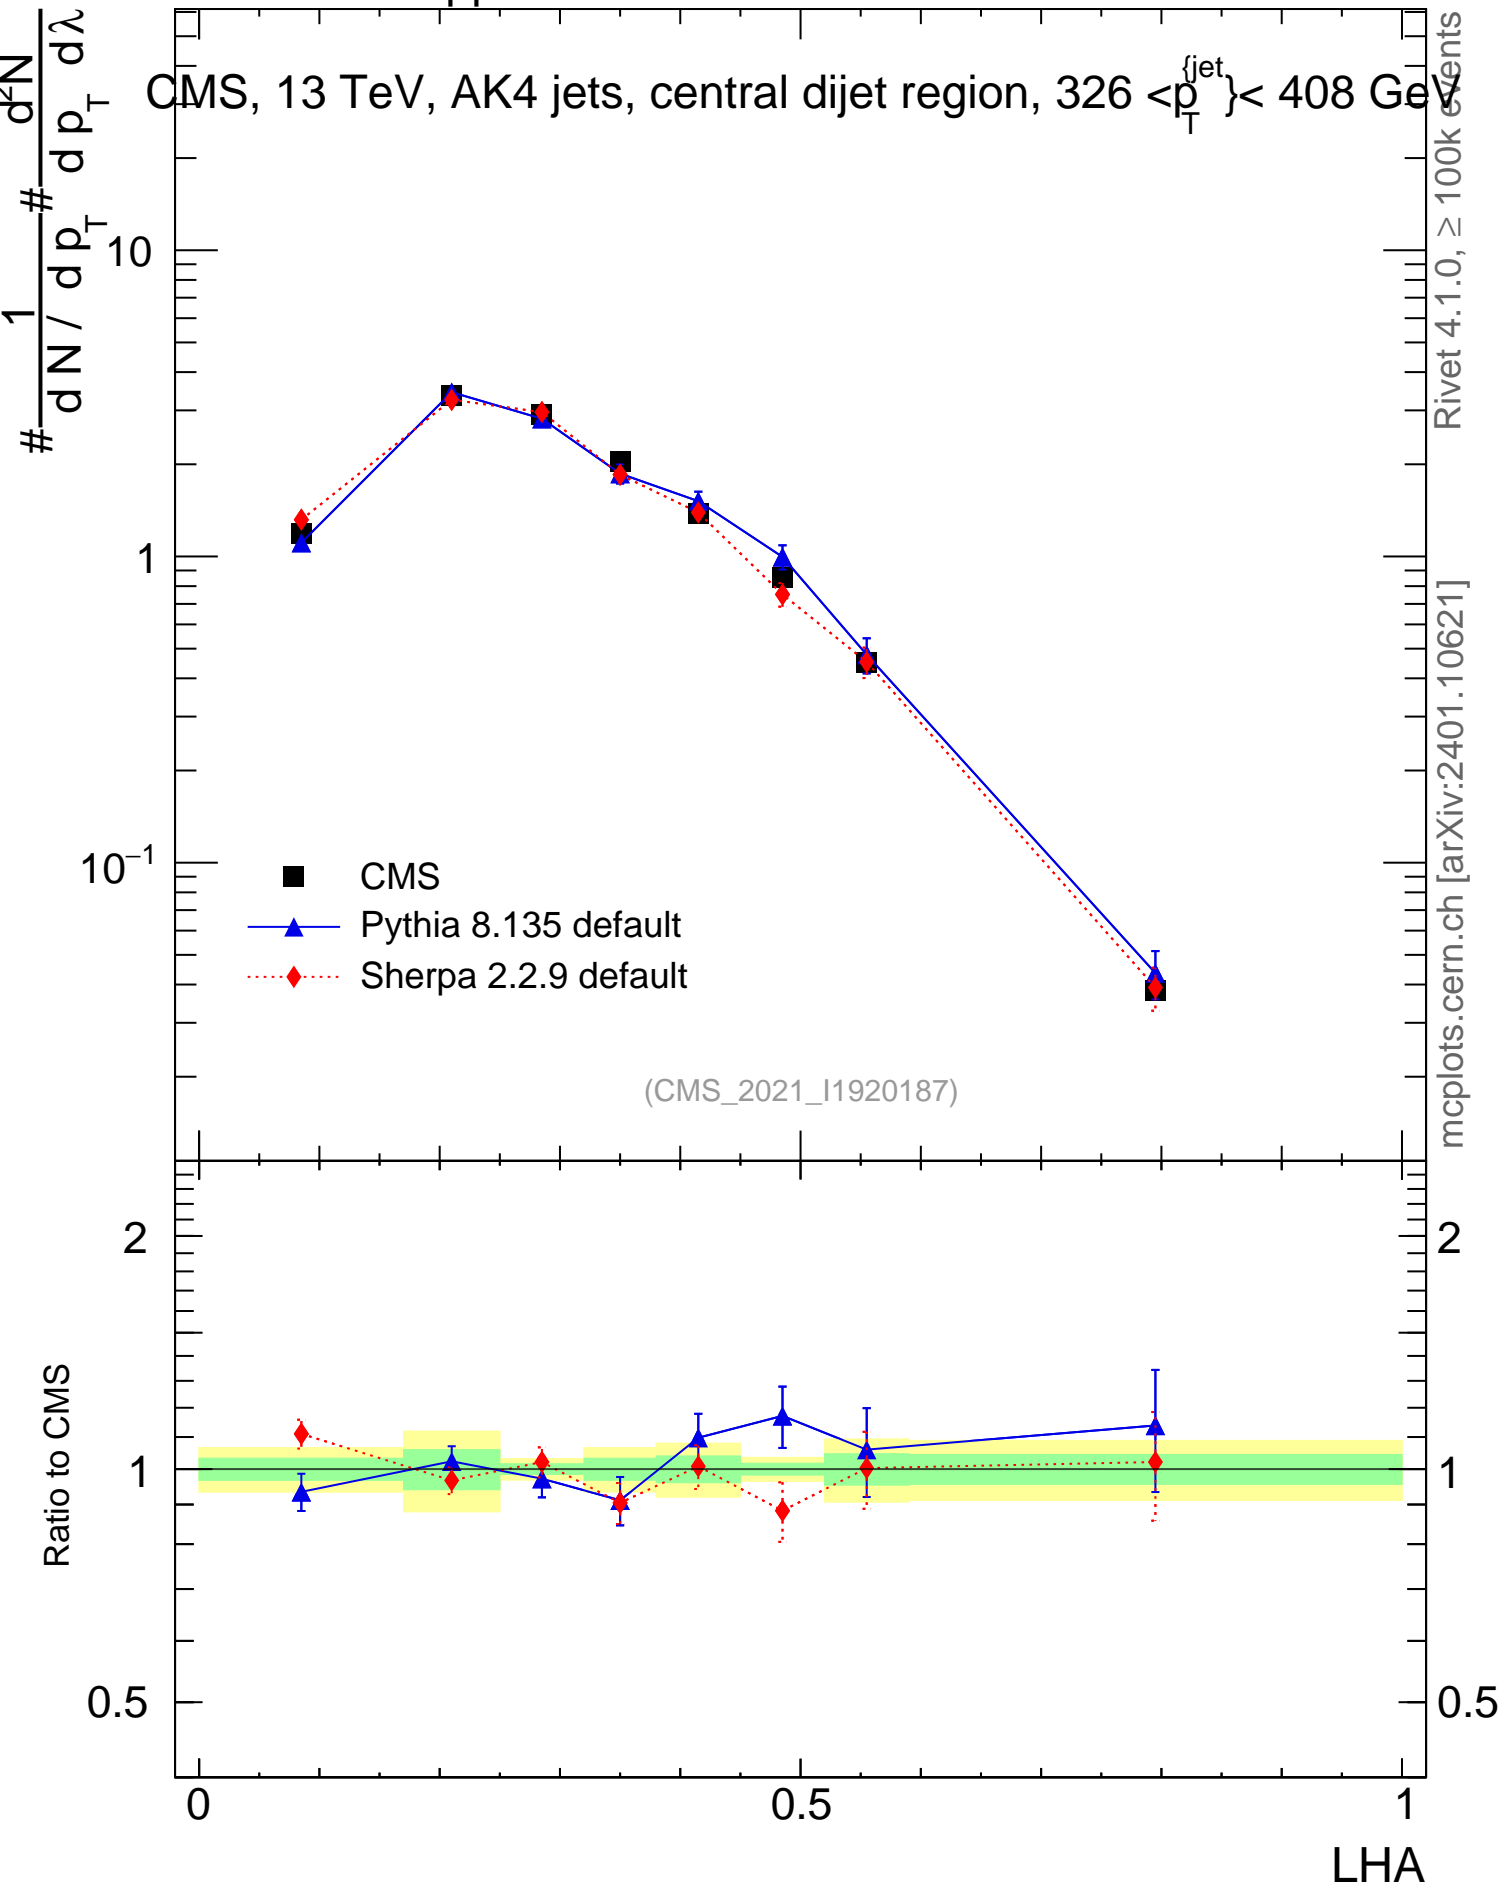

13000 GeV pp

Jets

CMS, 13 TeV, AK4 jets, central dijet region,  $326 < p_T^{\text{jets}} < 408$  GeV

(CMS\_2021\_I1920187)

Rivet 4.1.0,  $\geq 100k$  events  
mcplots.cern.ch [arXiv:2401.10621]