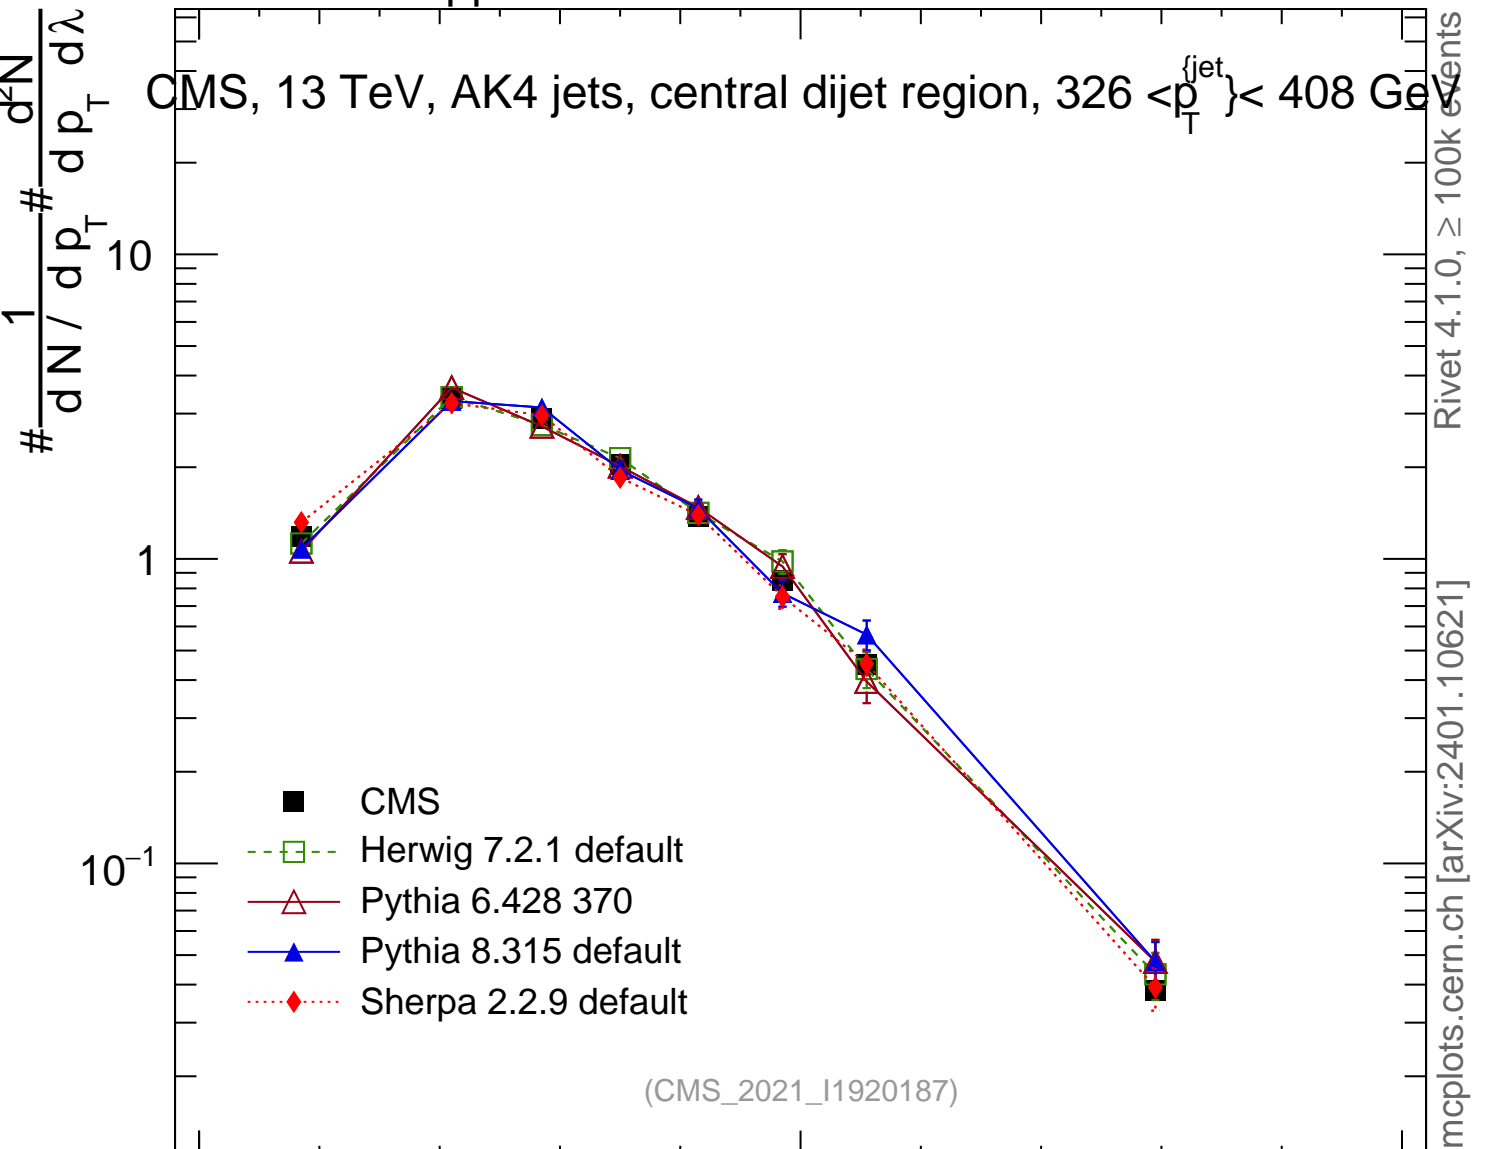

13000 GeV pp

Jets

CMS, 13 TeV, AK4 jets, central dijet region, $326 < p_T^{\text{jets}} < 408$ GeV

Rivet 4.1.0, $\geq 100k$ events
mcplots.cern.ch [arXiv:2401.10621]