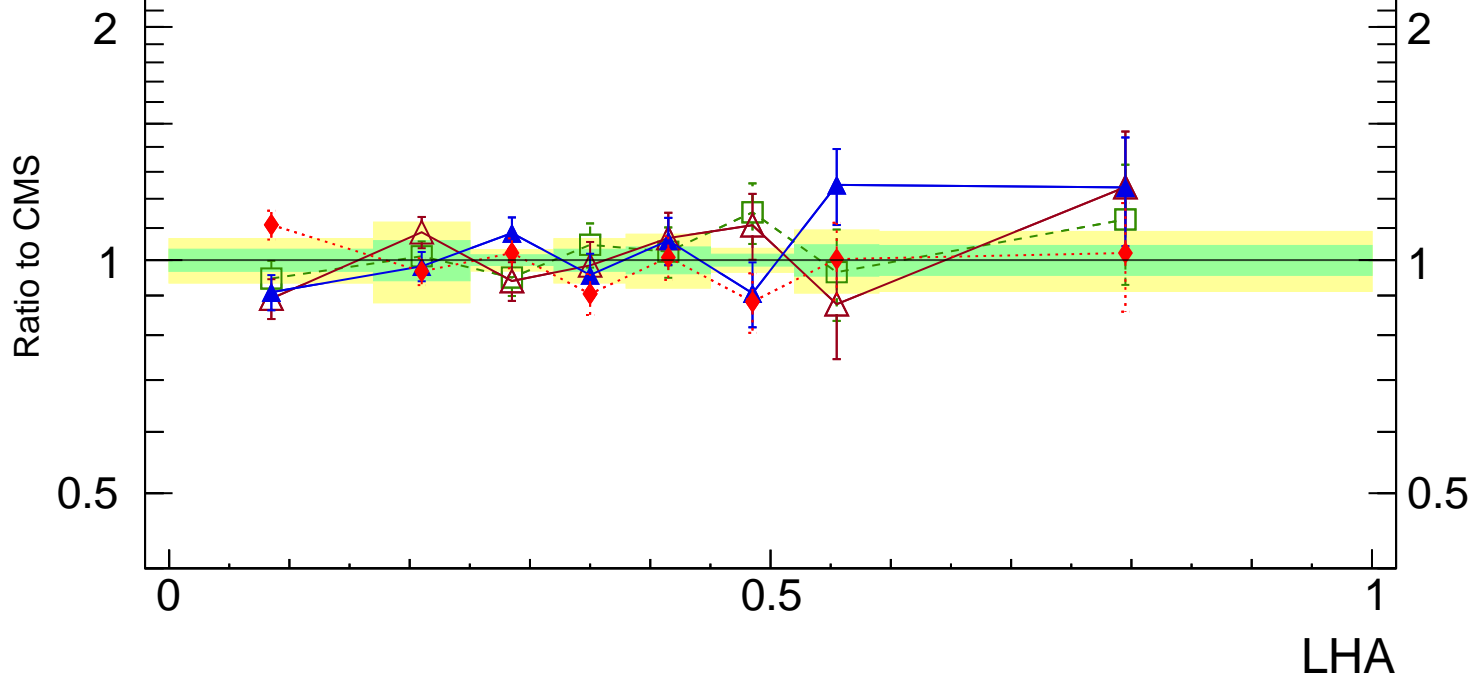

13000 GeV pp

Jets

CMS, 13 TeV, AK4 jets, central dijet region, $326 < p_T^{\text{jets}} < 408$ GeV

Rivet 4.1.0, $\geq 100k$ events
mcplots.cern.ch [arXiv:2401.10621]