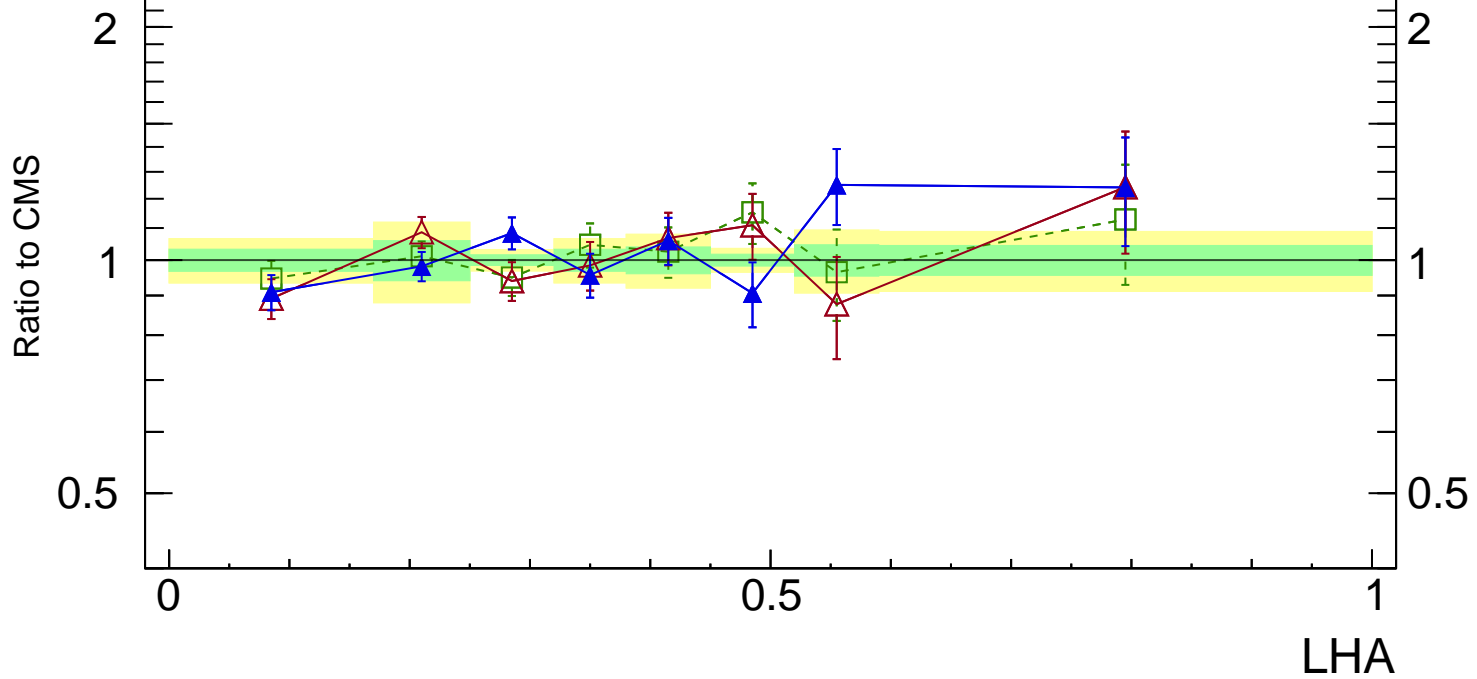

13000 GeV pp

Jets

CMS, 13 TeV, AK4 jets, central dijet region, $326 < p_T^{\text{jets}} < 408$ GeV

mcplots.cern.ch [arXiv:2401.10621]

Rivet 4.1.0, ≥ 100k events