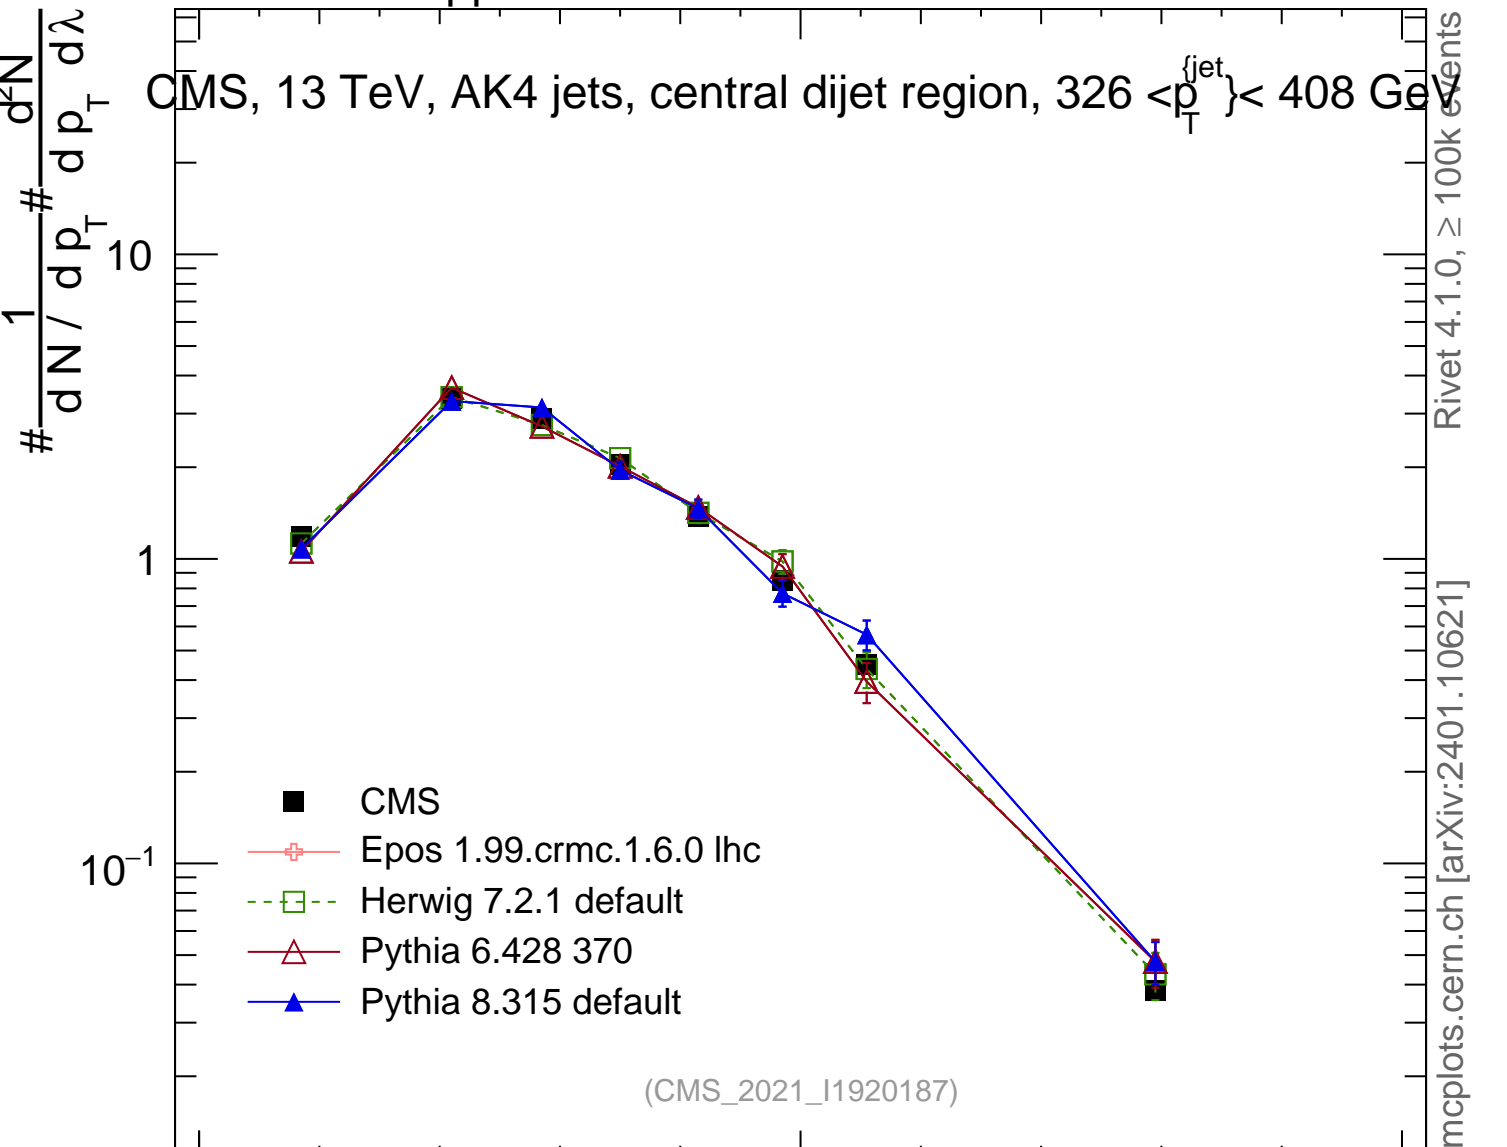

13000 GeV pp

Jets

CMS, 13 TeV, AK4 jets, central dijet region, $326 < p_T^{\text{jets}} < 408$ GeV

mcplots.cern.ch [arXiv:2401.10621]

Rivet 4.1.0, ≥ 100k events