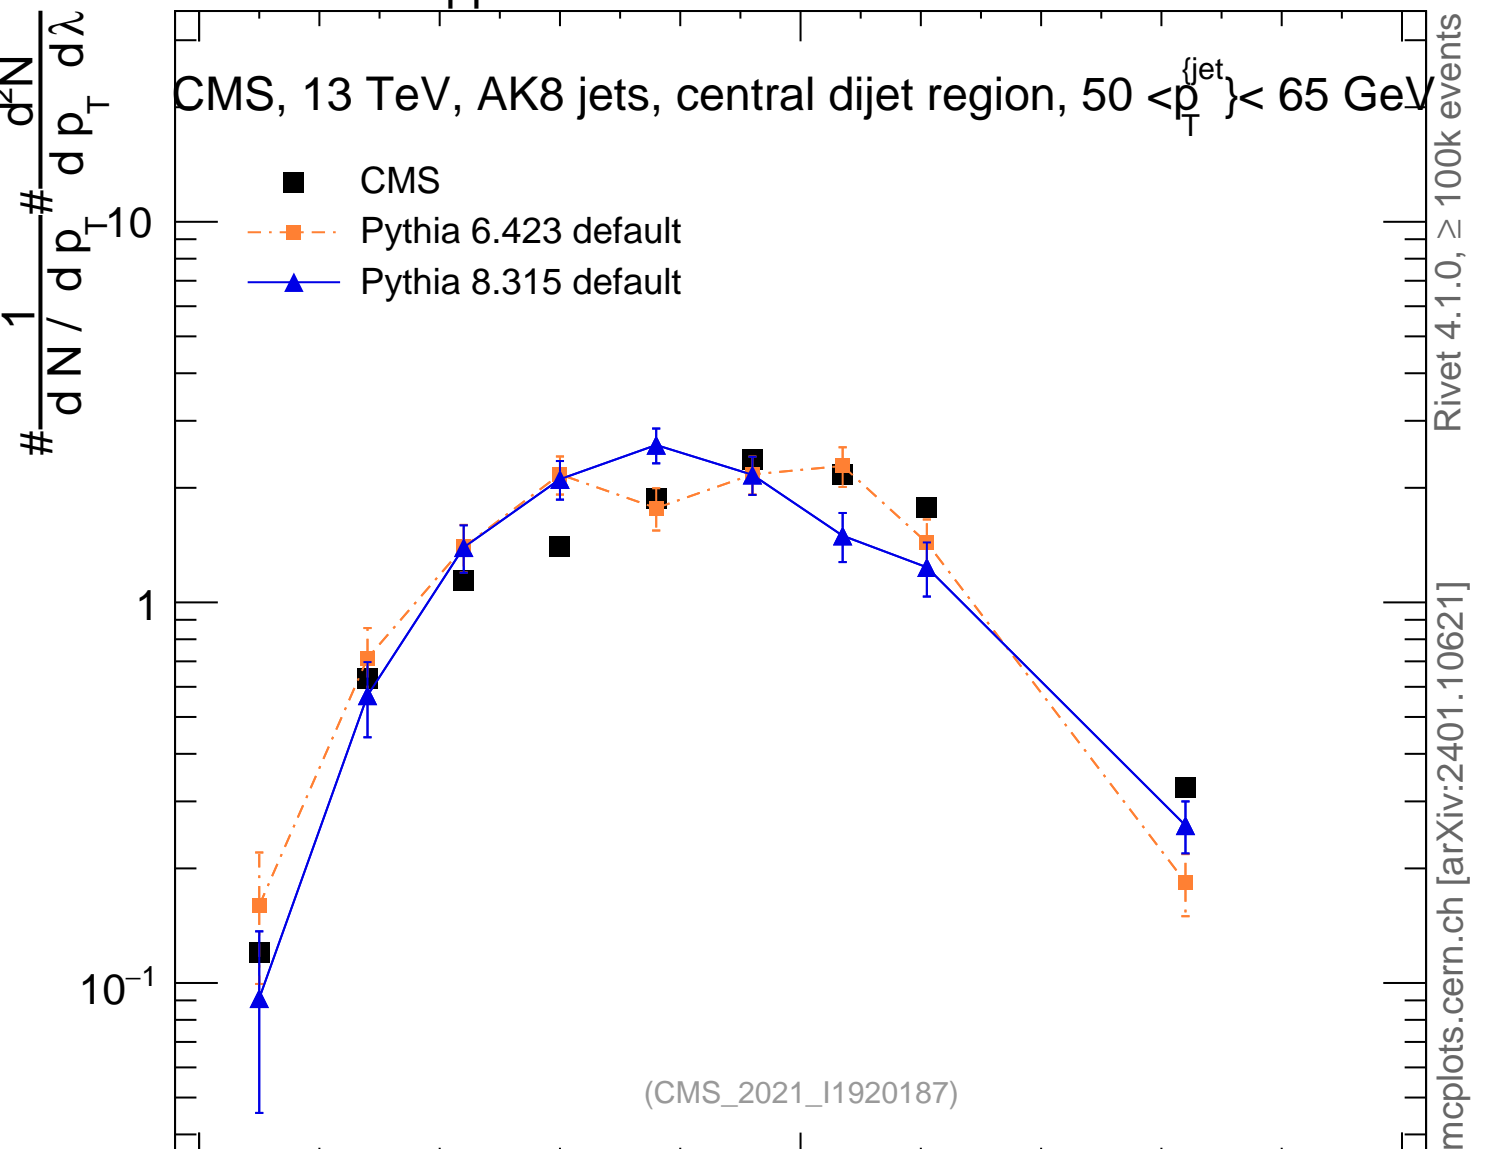

13000 GeV pp

Jets

CMS, 13 TeV, AK8 jets, central dijet region, $50 < p_T^{\text{jets}} < 65$ GeV

(CMS_2021_I1920187)

mcplots.cern.ch [arXiv:2401.10621]

Rivet 4.1.0, ≥ 100k events