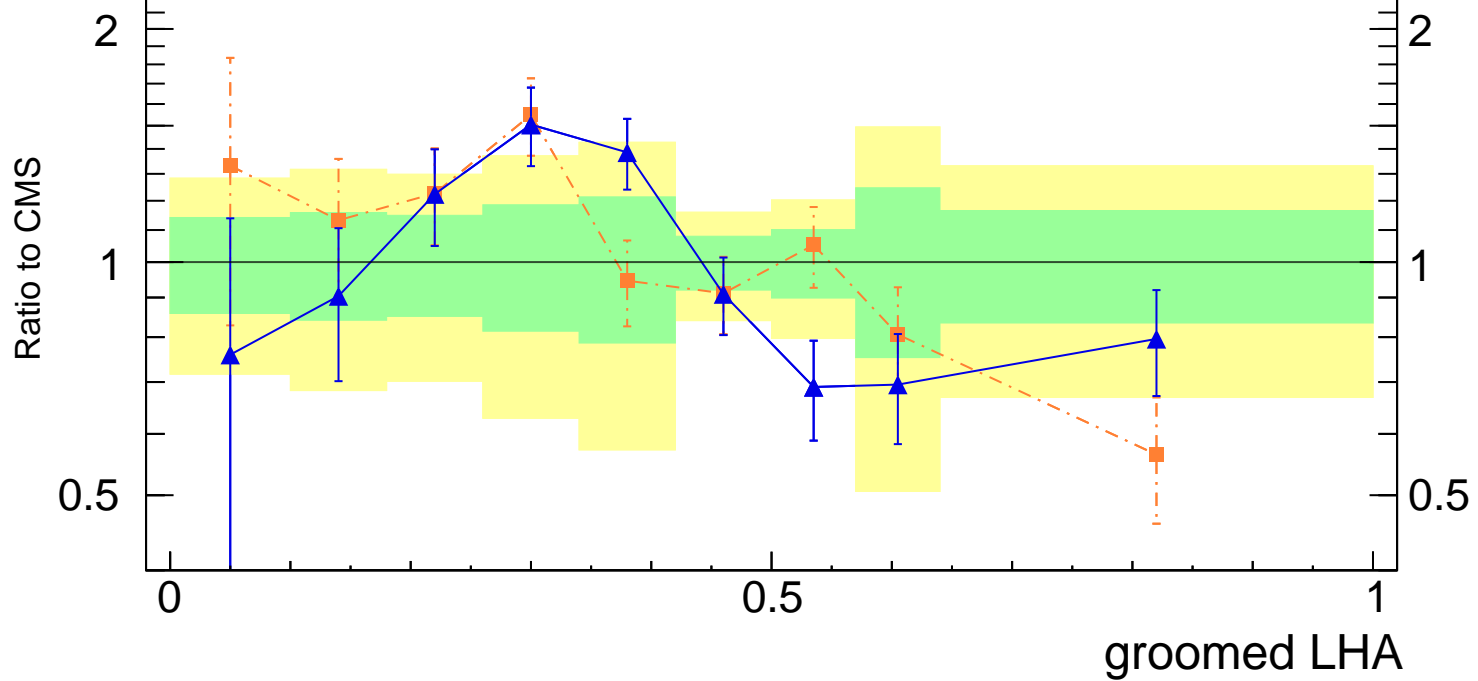

13000 GeV pp

Jets

CMS, 13 TeV, AK8 jets, central dijet region, $50 < p_T^{\text{jets}} < 65$ GeV

(CMS_2021_I1920187)

mcplots.cern.ch [arXiv:2401.10621]

Rivet 4.1.0, ≥ 100k events