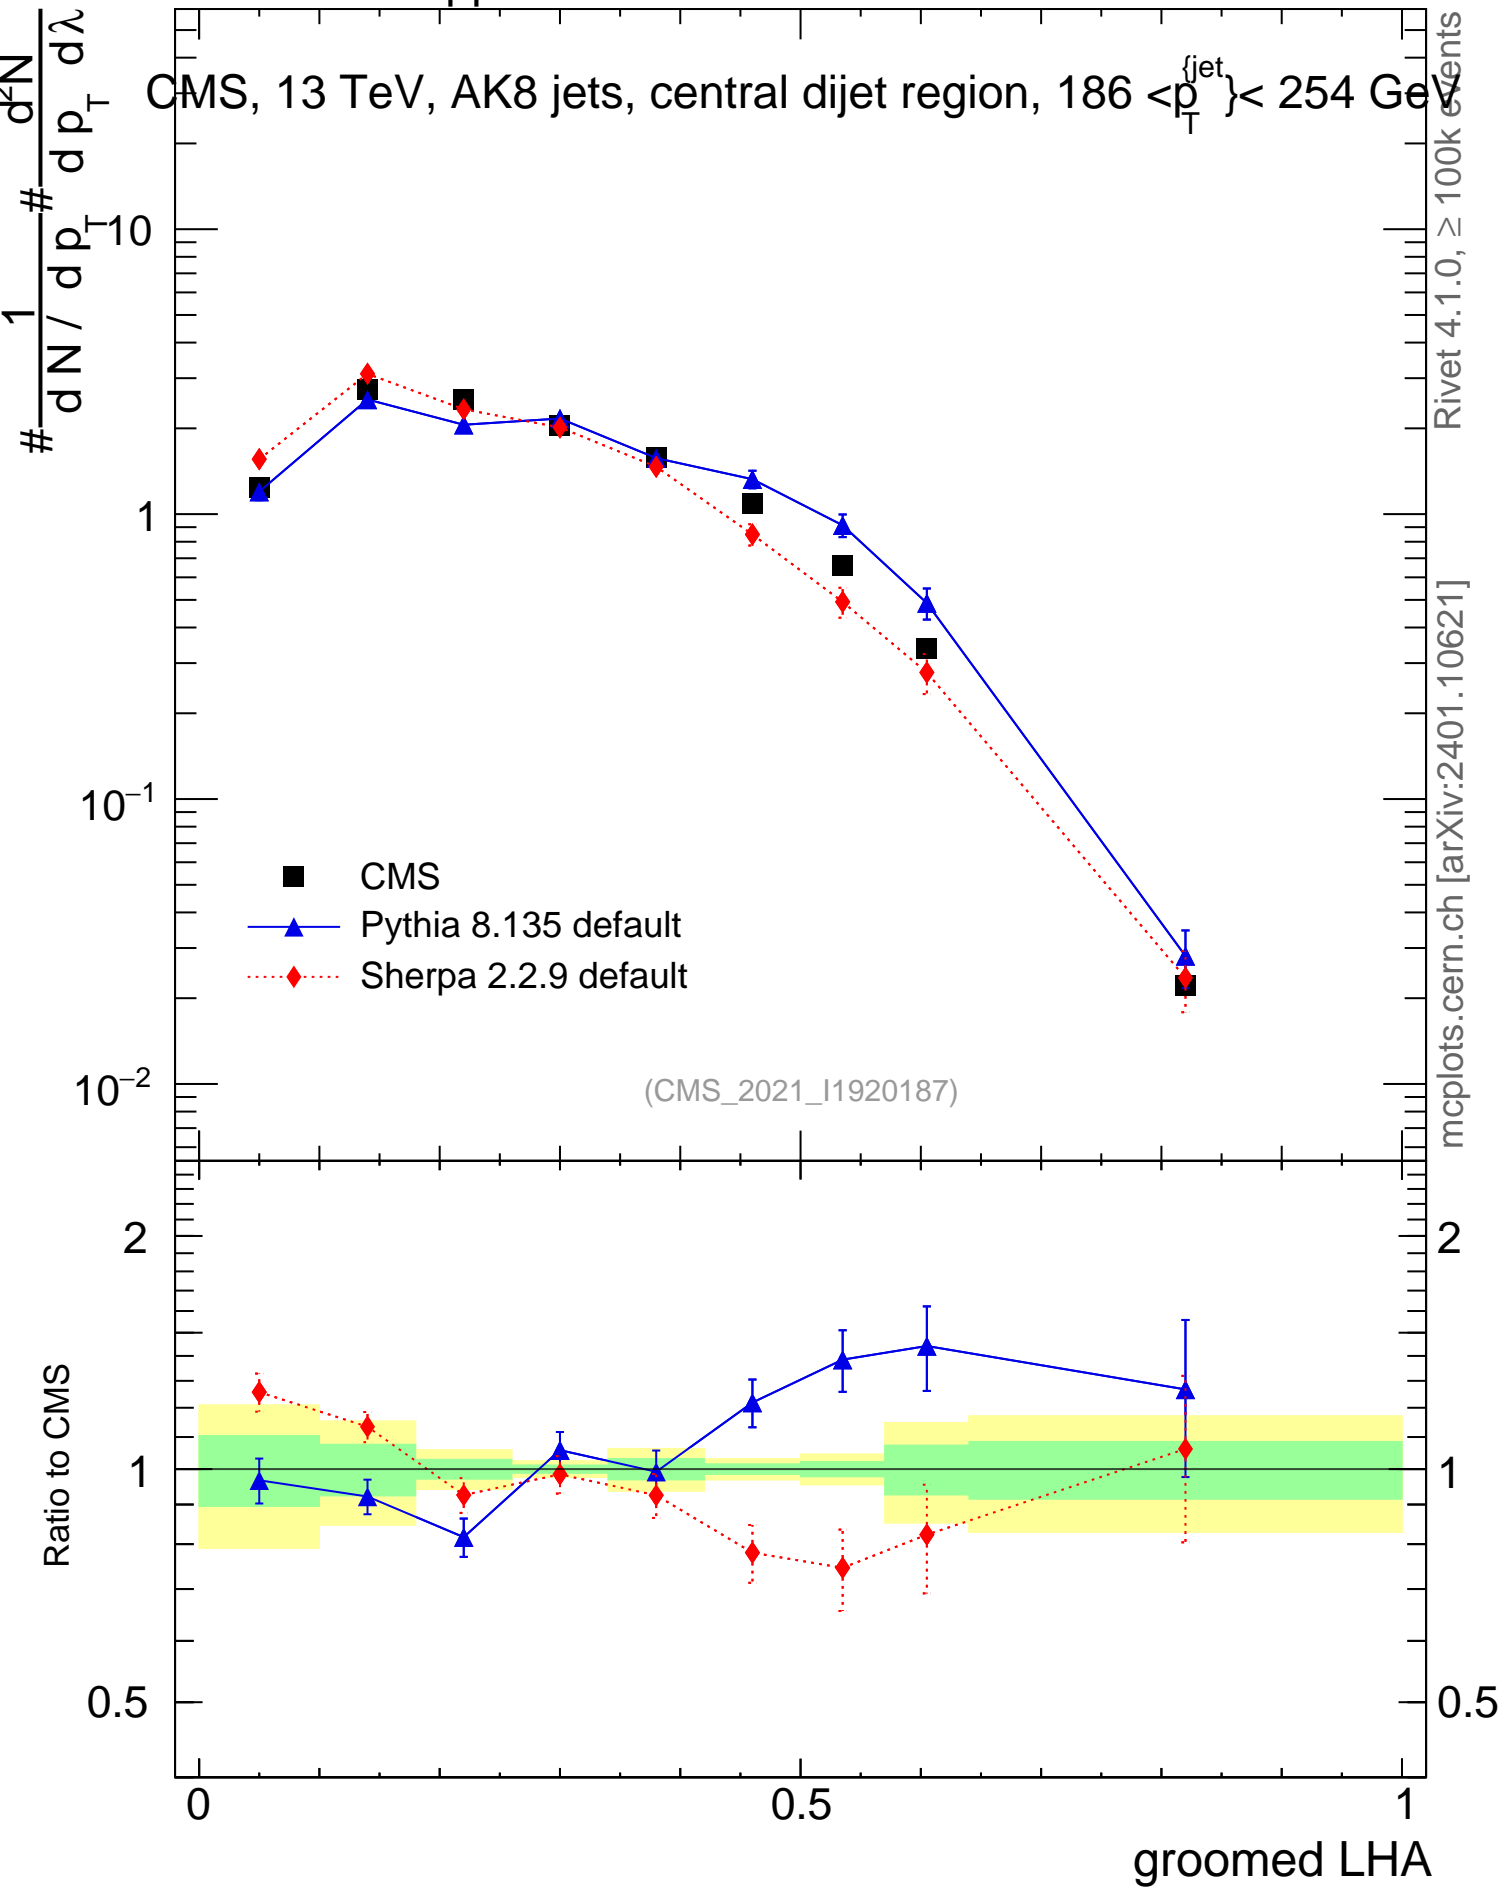

13000 GeV pp

Jets

CMS, 13 TeV, AK8 jets, central dijet region, $186 < p_T^{\text{jets}} < 254$ GeV

(CMS_2021_I1920187)

mcplots.cern.ch [arXiv:2401.10621]

Rivet 4.1.0, $\geq 100k$ events