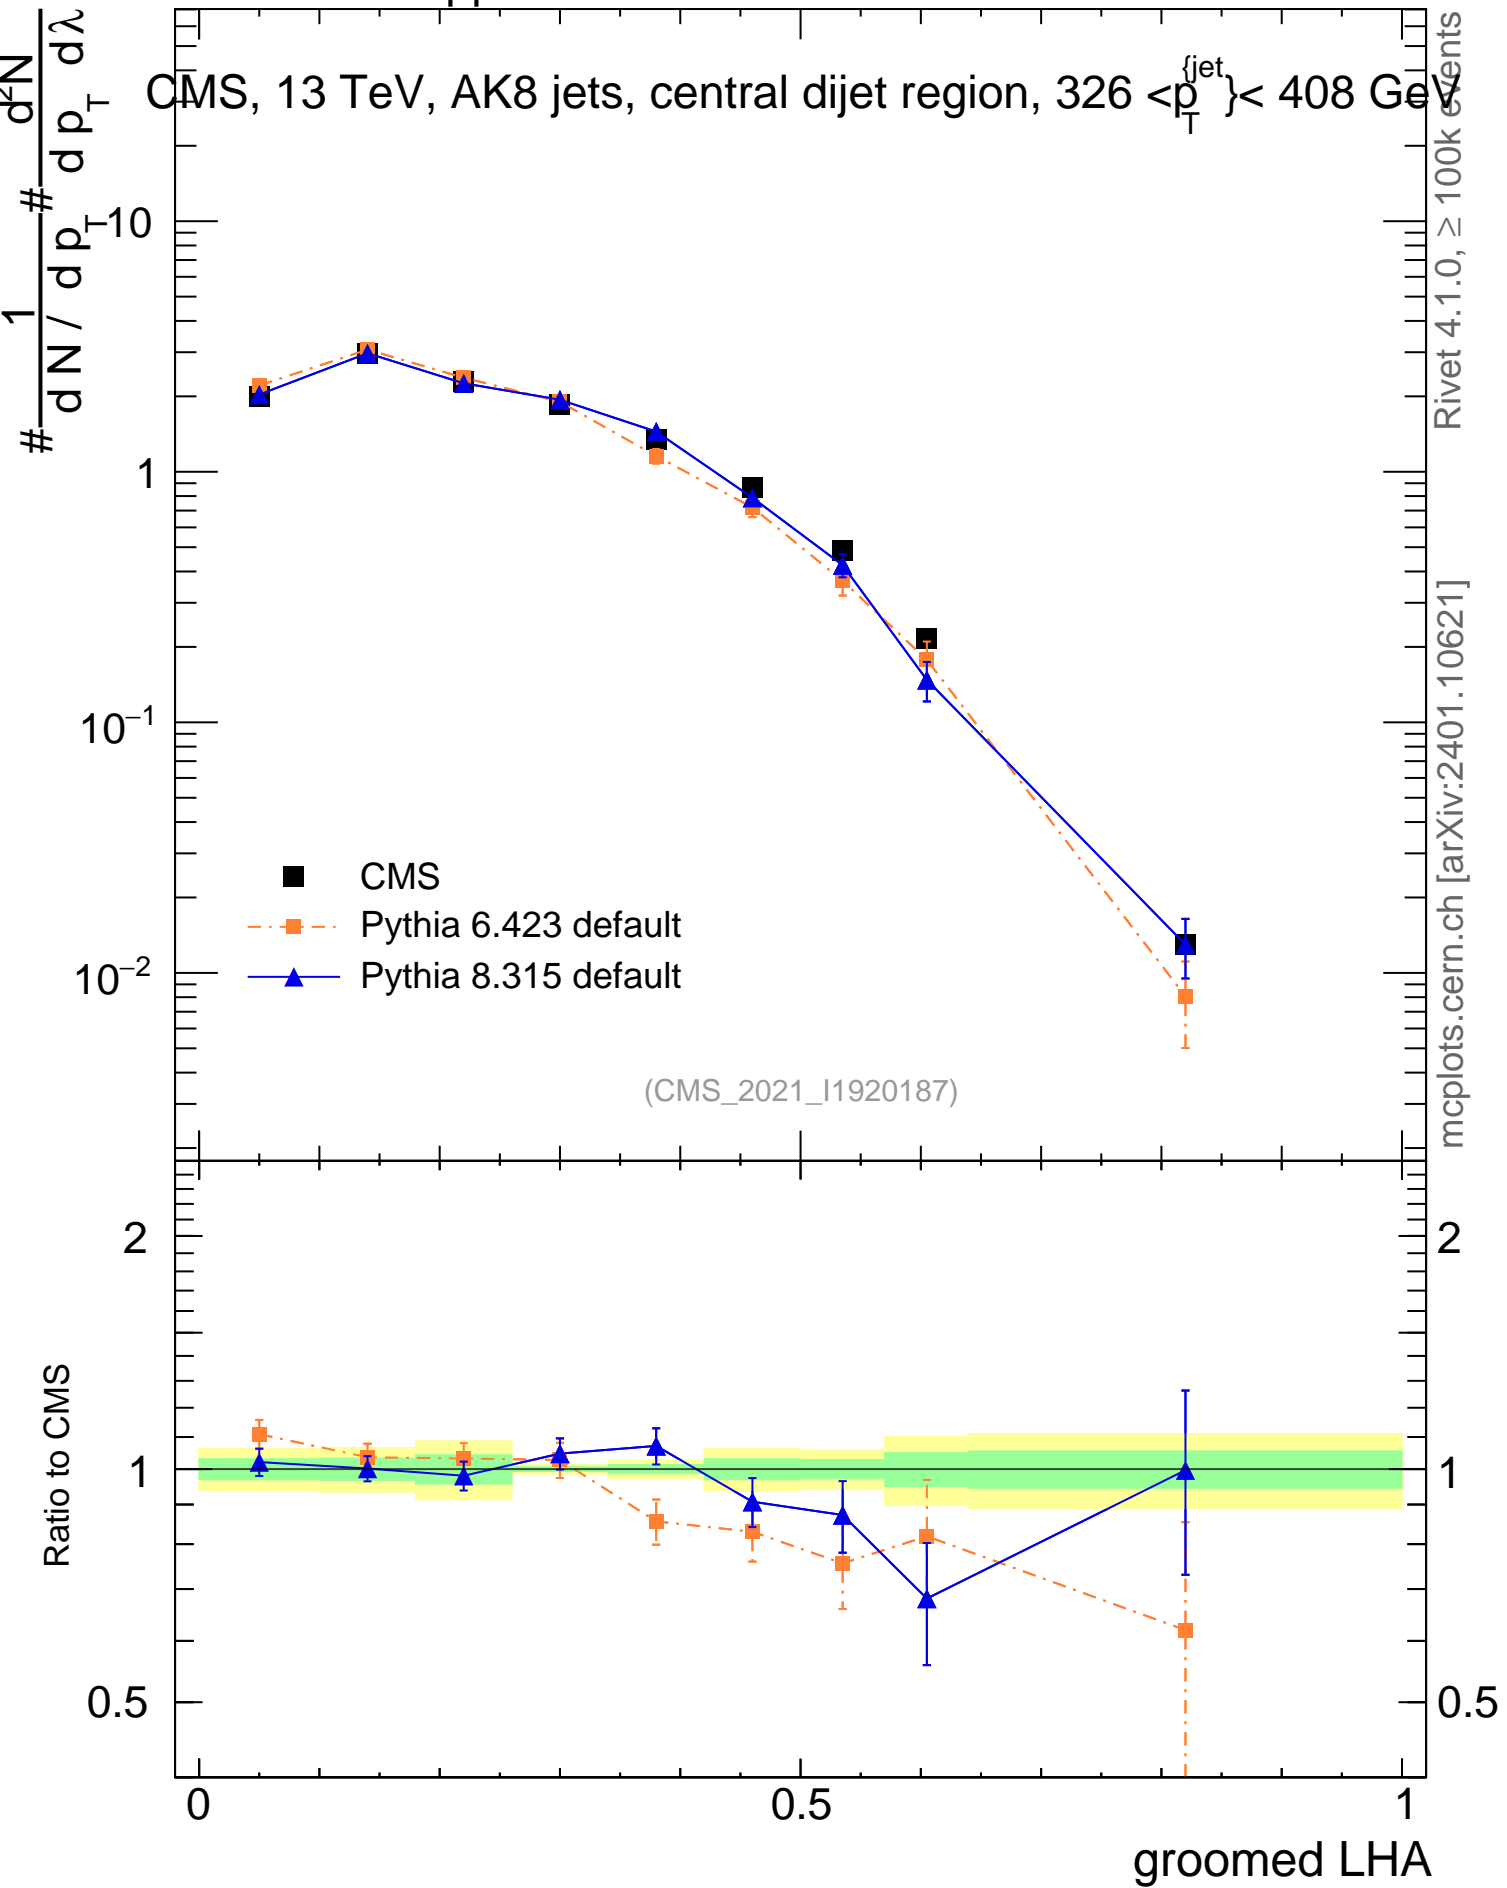

13000 GeV pp

Jets

CMS, 13 TeV, AK8 jets, central dijet region, $326 < p_T^{j_{\text{jet}}} < 408$ GeV

Rivet 4.1.0, $\geq 100k$ events
mcplots.cern.ch [arXiv:2401.10621]