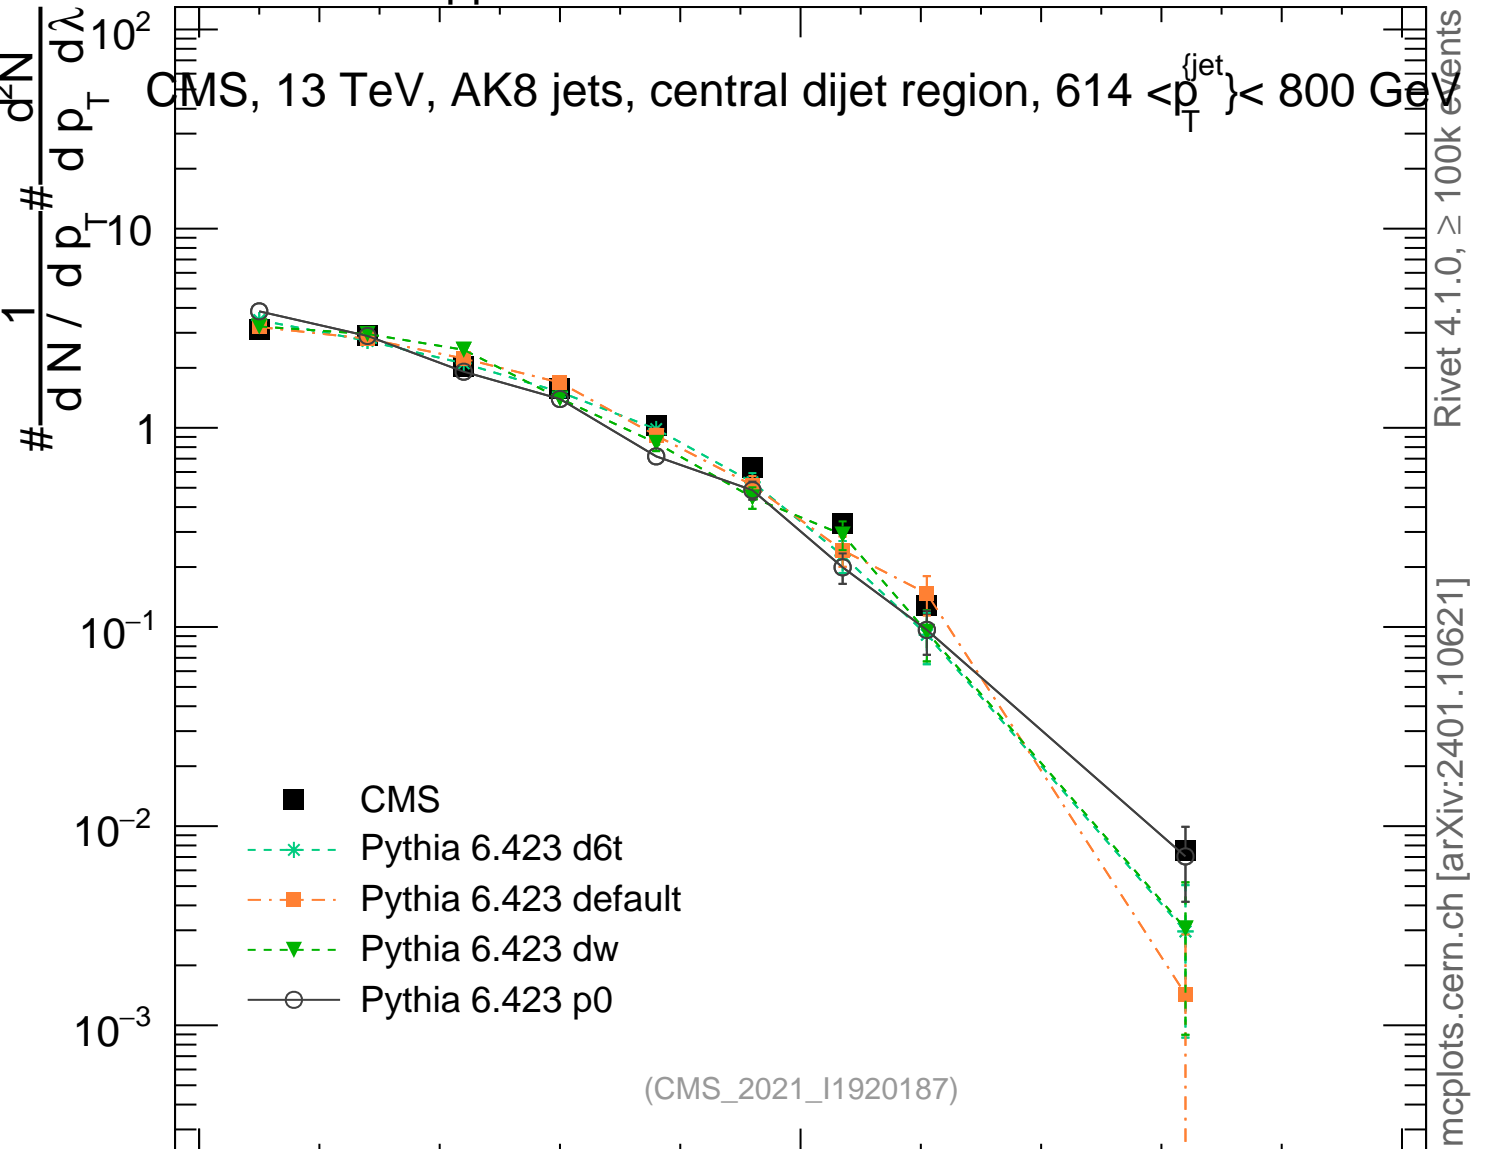

13000 GeV pp

Jets

CMS, 13 TeV, AK8 jets, central dijet region,  $614 < p_T^{j_{jet}} < 800$  GeV

Rivet 4.1.0, ≥ 100k events  
mcplots.cern.ch [arXiv:2401.10621]