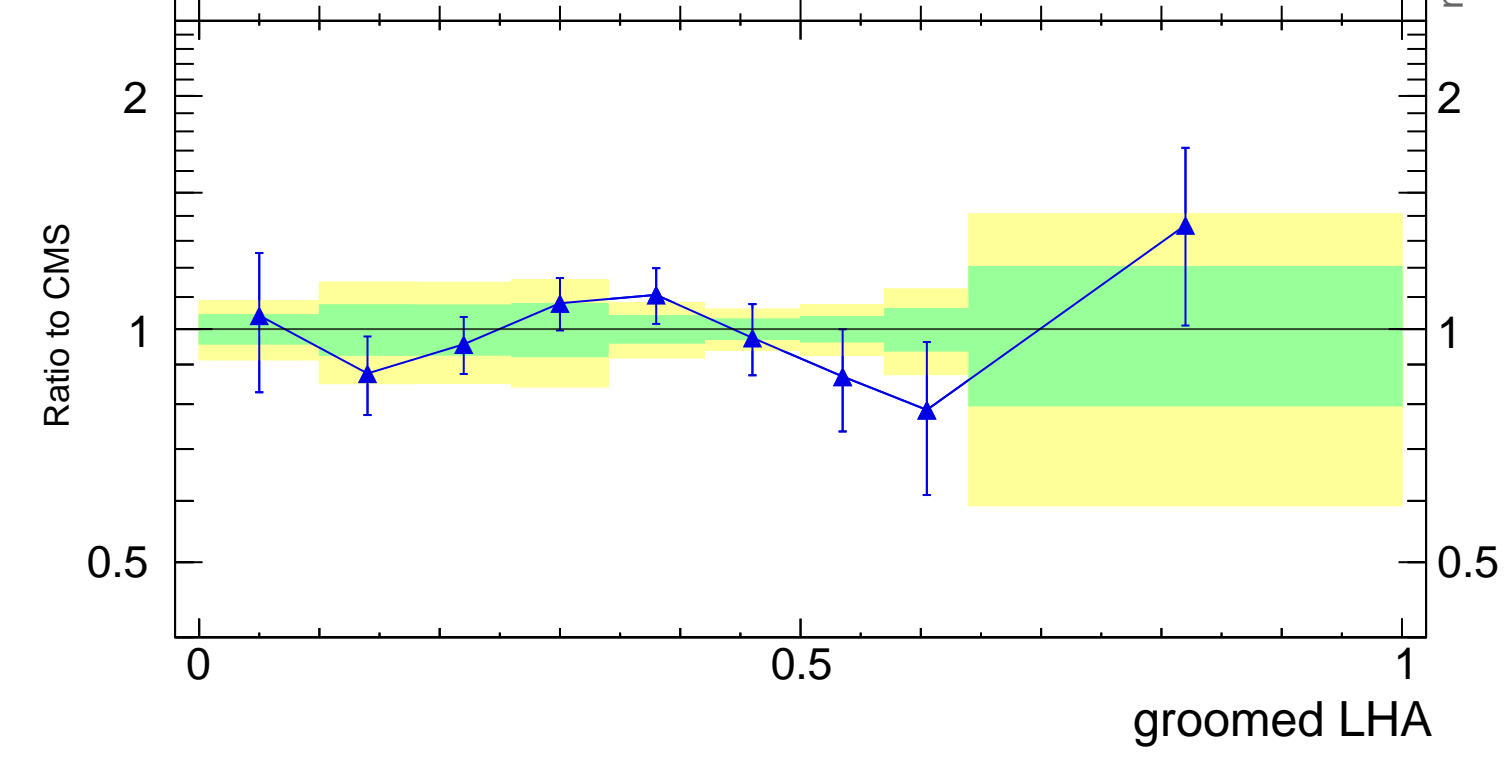

13000 GeV pp

Jets

CMS, 13 TeV, AK4 jets, central dijet region,  $88 < p_T^{jet} < 120$  GeV

Rivet 4.1.0, ≥ 100k events  
mcplots.cern.ch [arXiv:2401.10621]