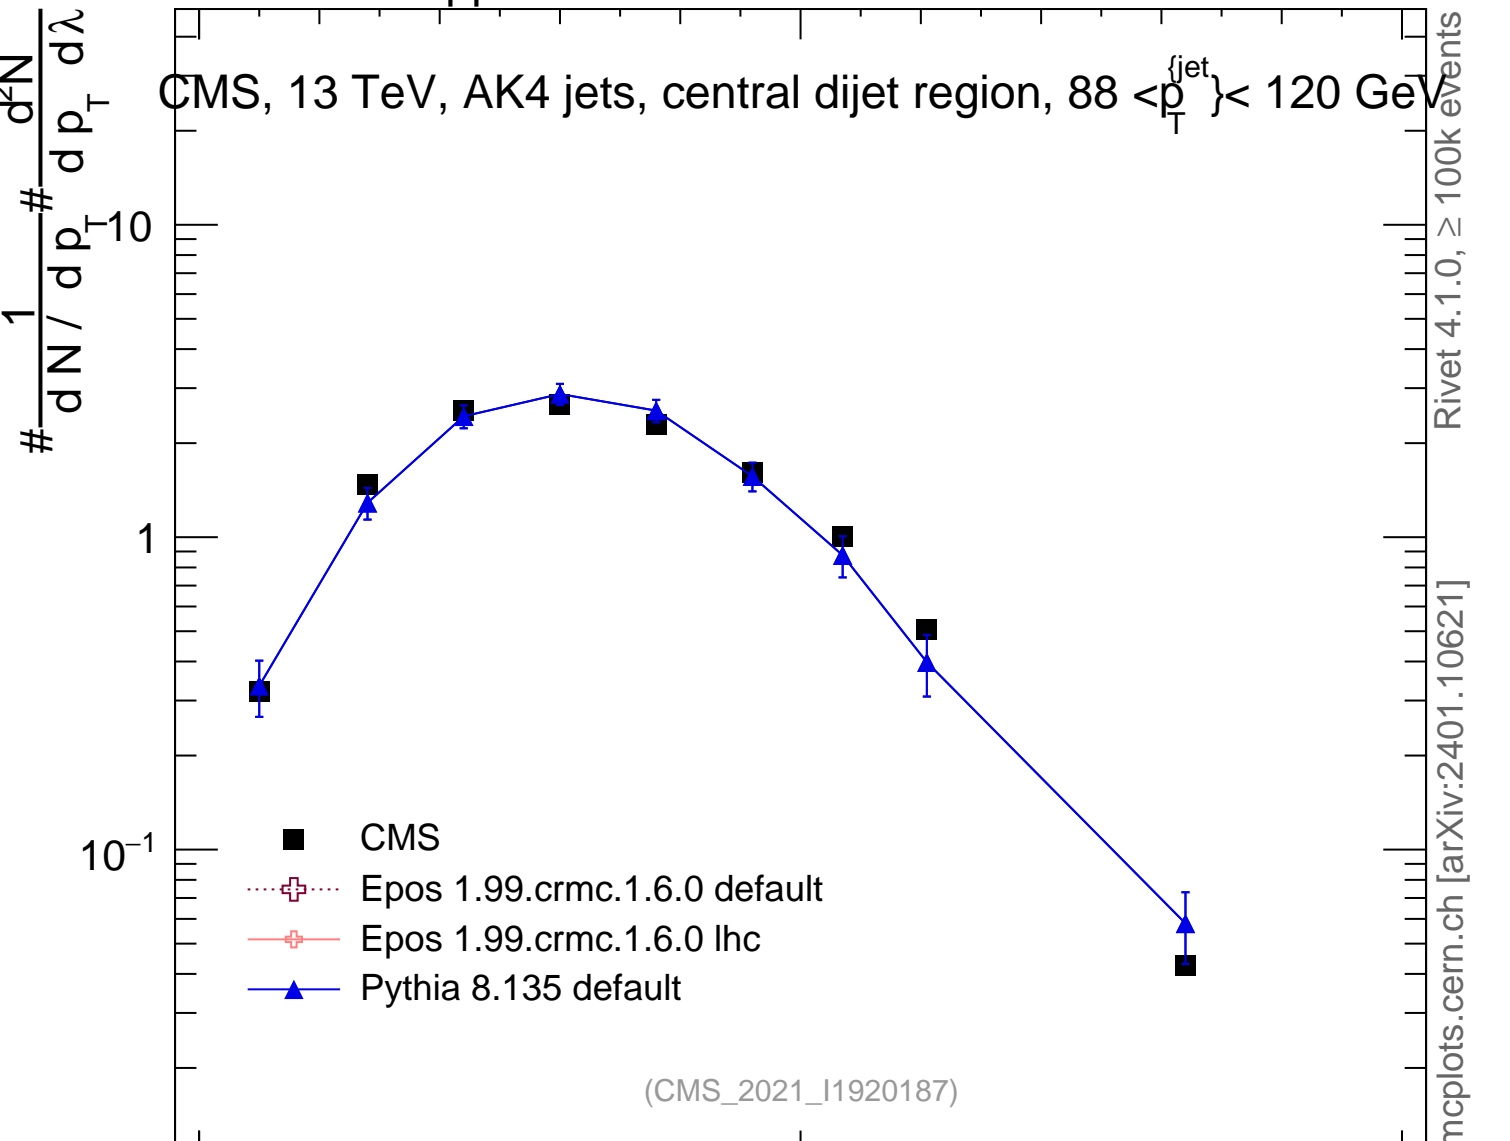

13000 GeV pp

Jets

CMS, 13 TeV, AK4 jets, central dijet region,  $88 < p_T^{jet} < 120$  GeV

Rivet 4.1.0, ≥ 100k events  
mcplots.cern.ch [arXiv:2401.10621]