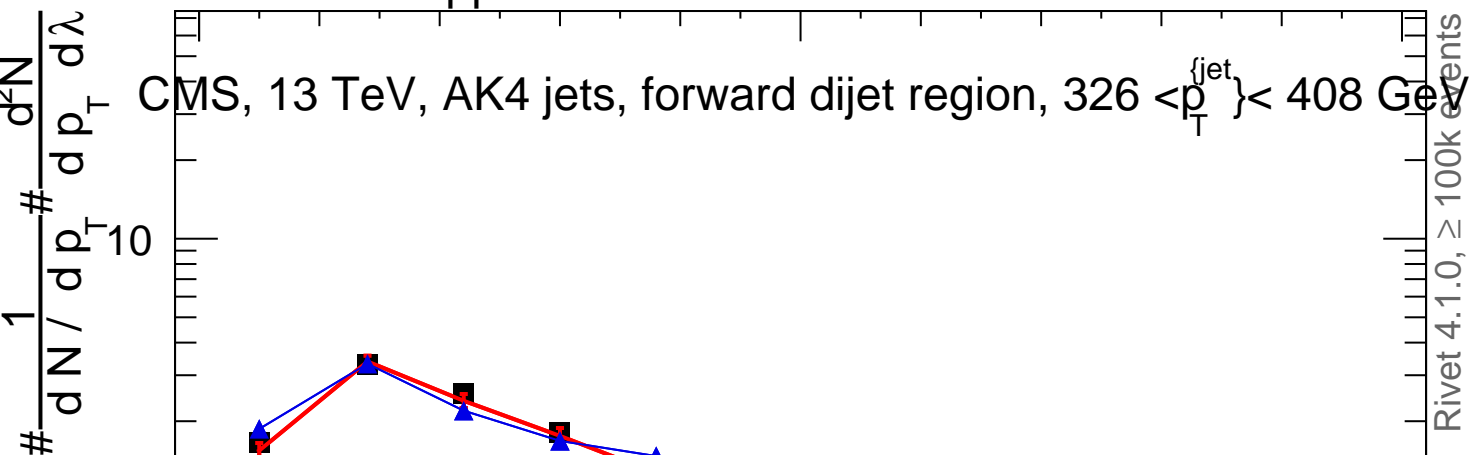

13000 GeV pp

Jets

(CMS\_2021\_I1920187)

mcplots.cern.ch [arXiv:2401.10621]

Rivet 4.1.0, ≥ 100k events