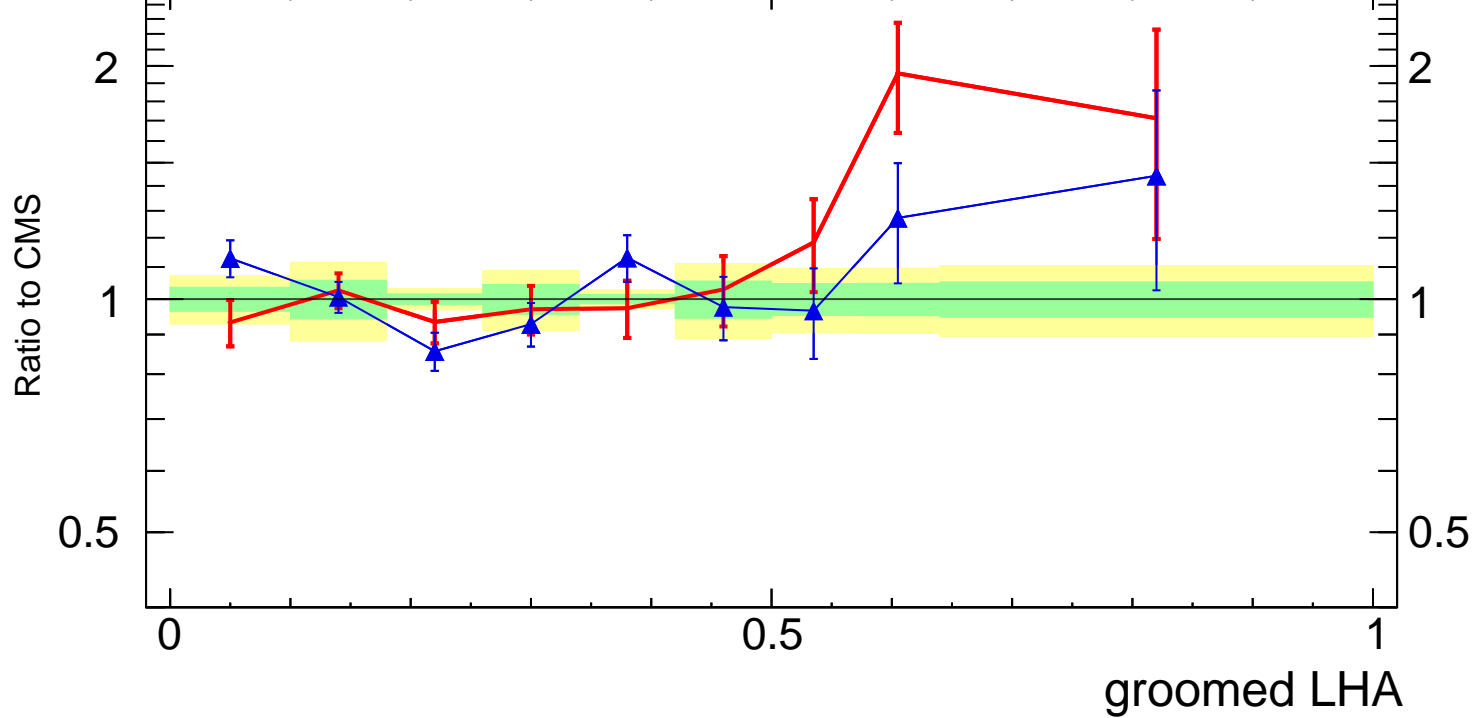

13000 GeV pp

Jets

(CMS\_2021\_I1920187)

mcplots.cern.ch [arXiv:2401.10621]

Rivet 4.1.0, ≥ 100k events