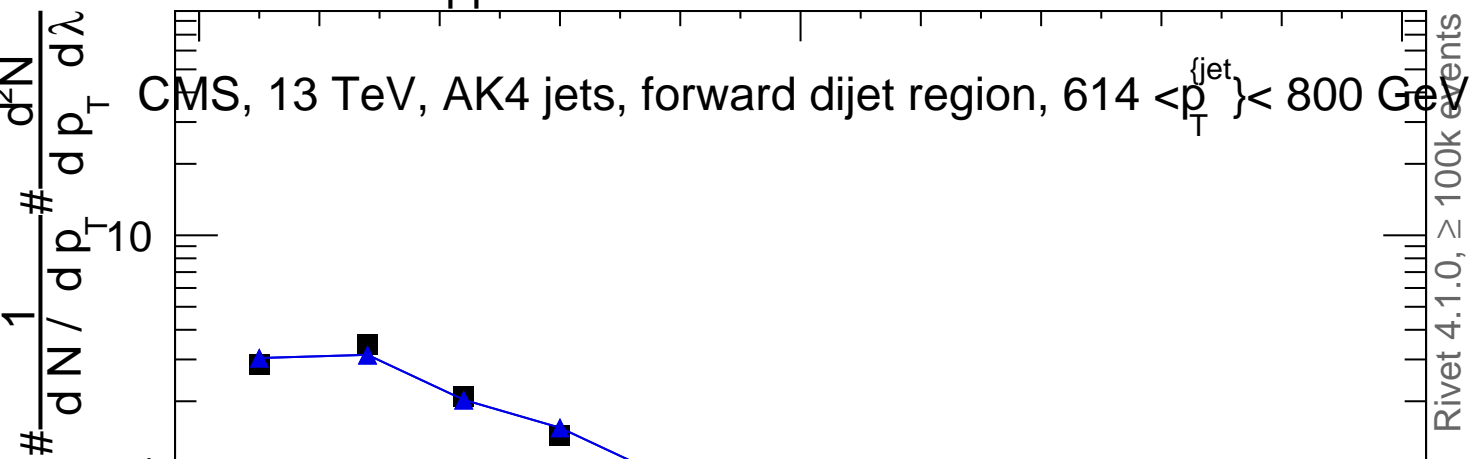

13000 GeV pp

Jets

(CMS\_2021\_I1920187)

mcplots.cern.ch [arXiv:2401.10621]

Rivet 4.1.0, ≥ 100k events