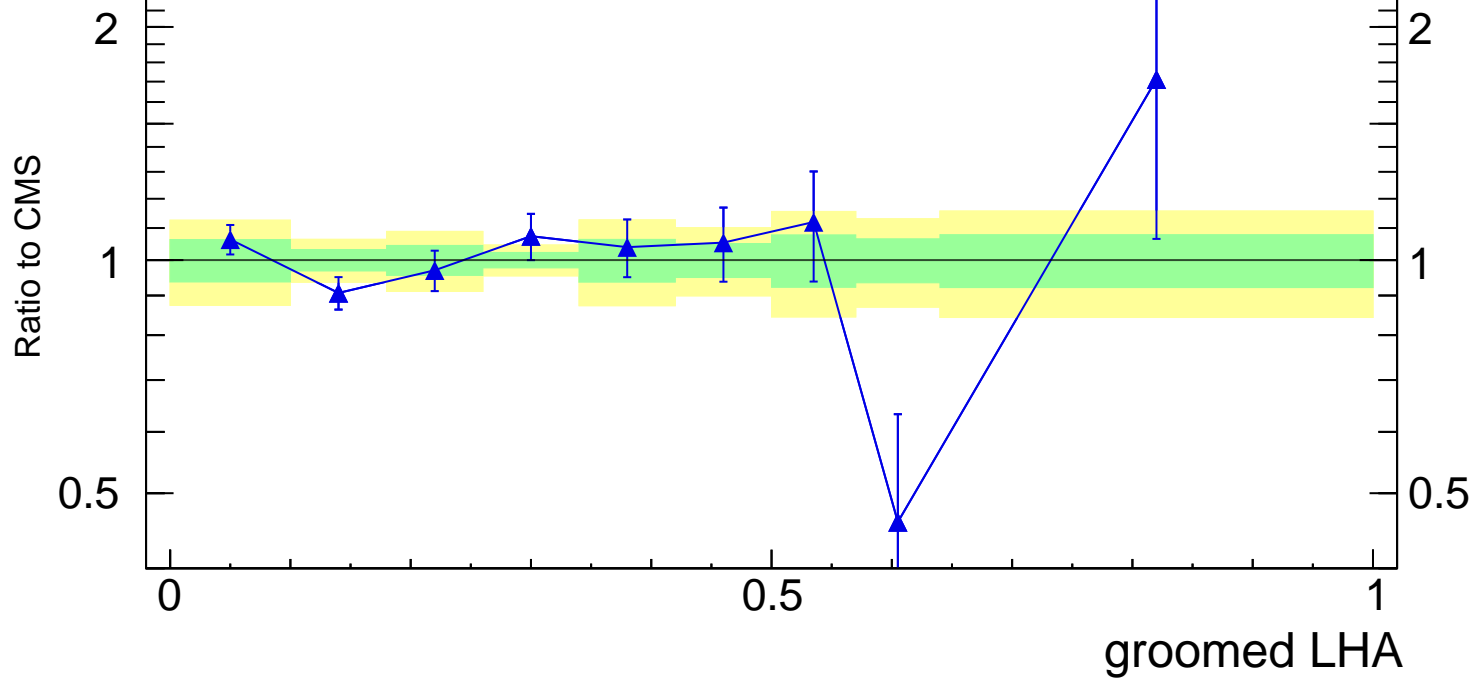

13000 GeV pp

Jets

(CMS\_2021\_I1920187)

mcplots.cern.ch [arXiv:2401.10621]

Rivet 4.1.0, ≥ 100k events