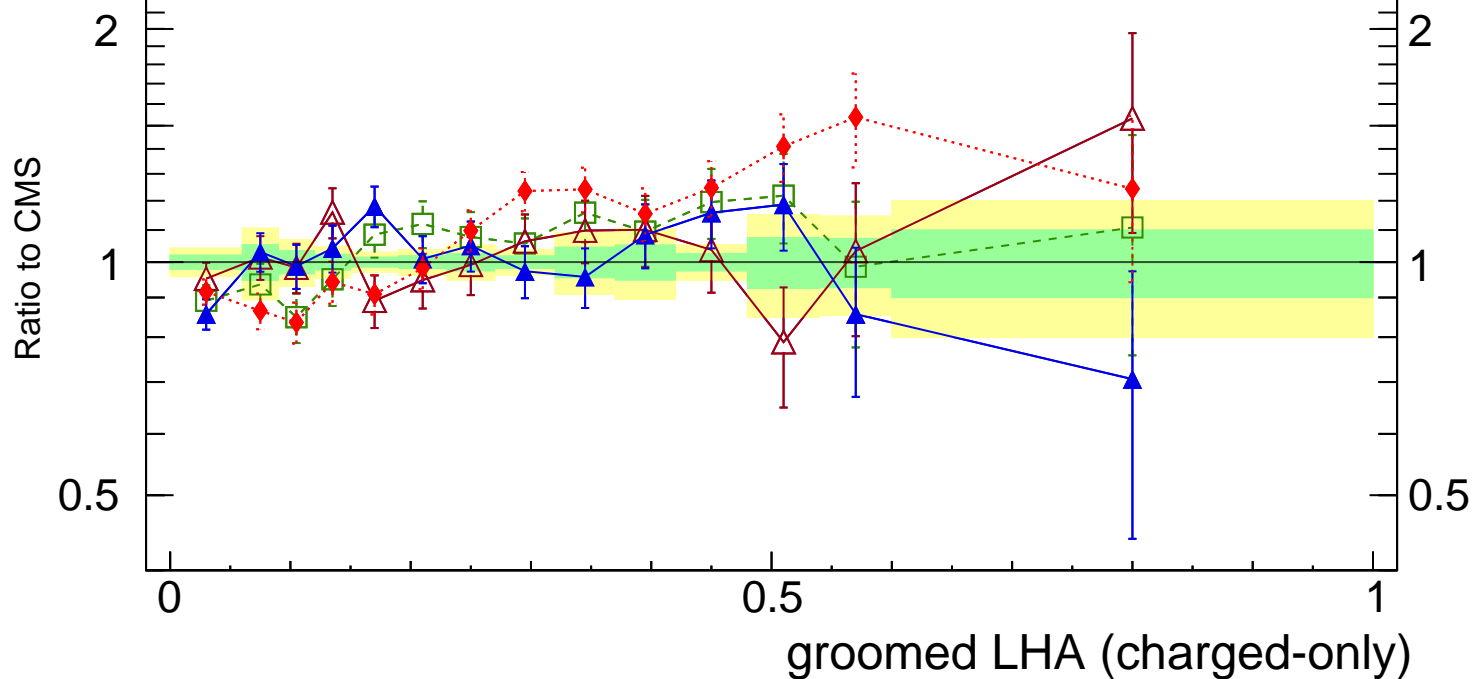

13000 GeV pp

Jets

(CMS\_2021\_I1920187)

Rivet 4.1.0, ≥ 100k events

mcplots.cern.ch [arXiv:2401.10621]