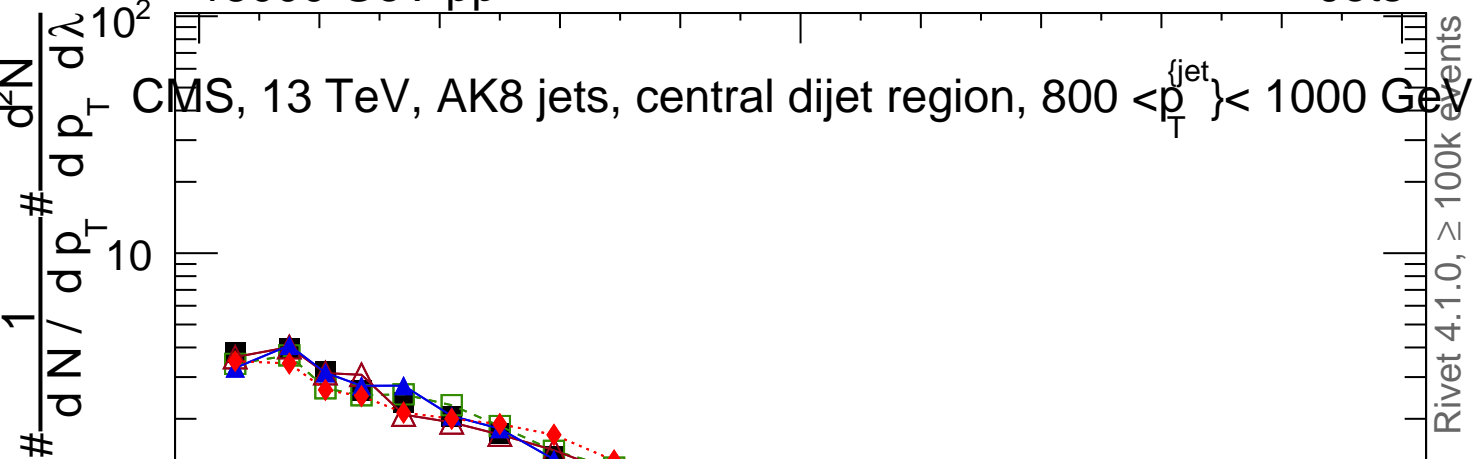

13000 GeV pp

Jets

(CMS\_2021\_I1920187)

Rivet 4.1.0, ≥ 100k events

mcplots.cern.ch [arXiv:2401.10621]