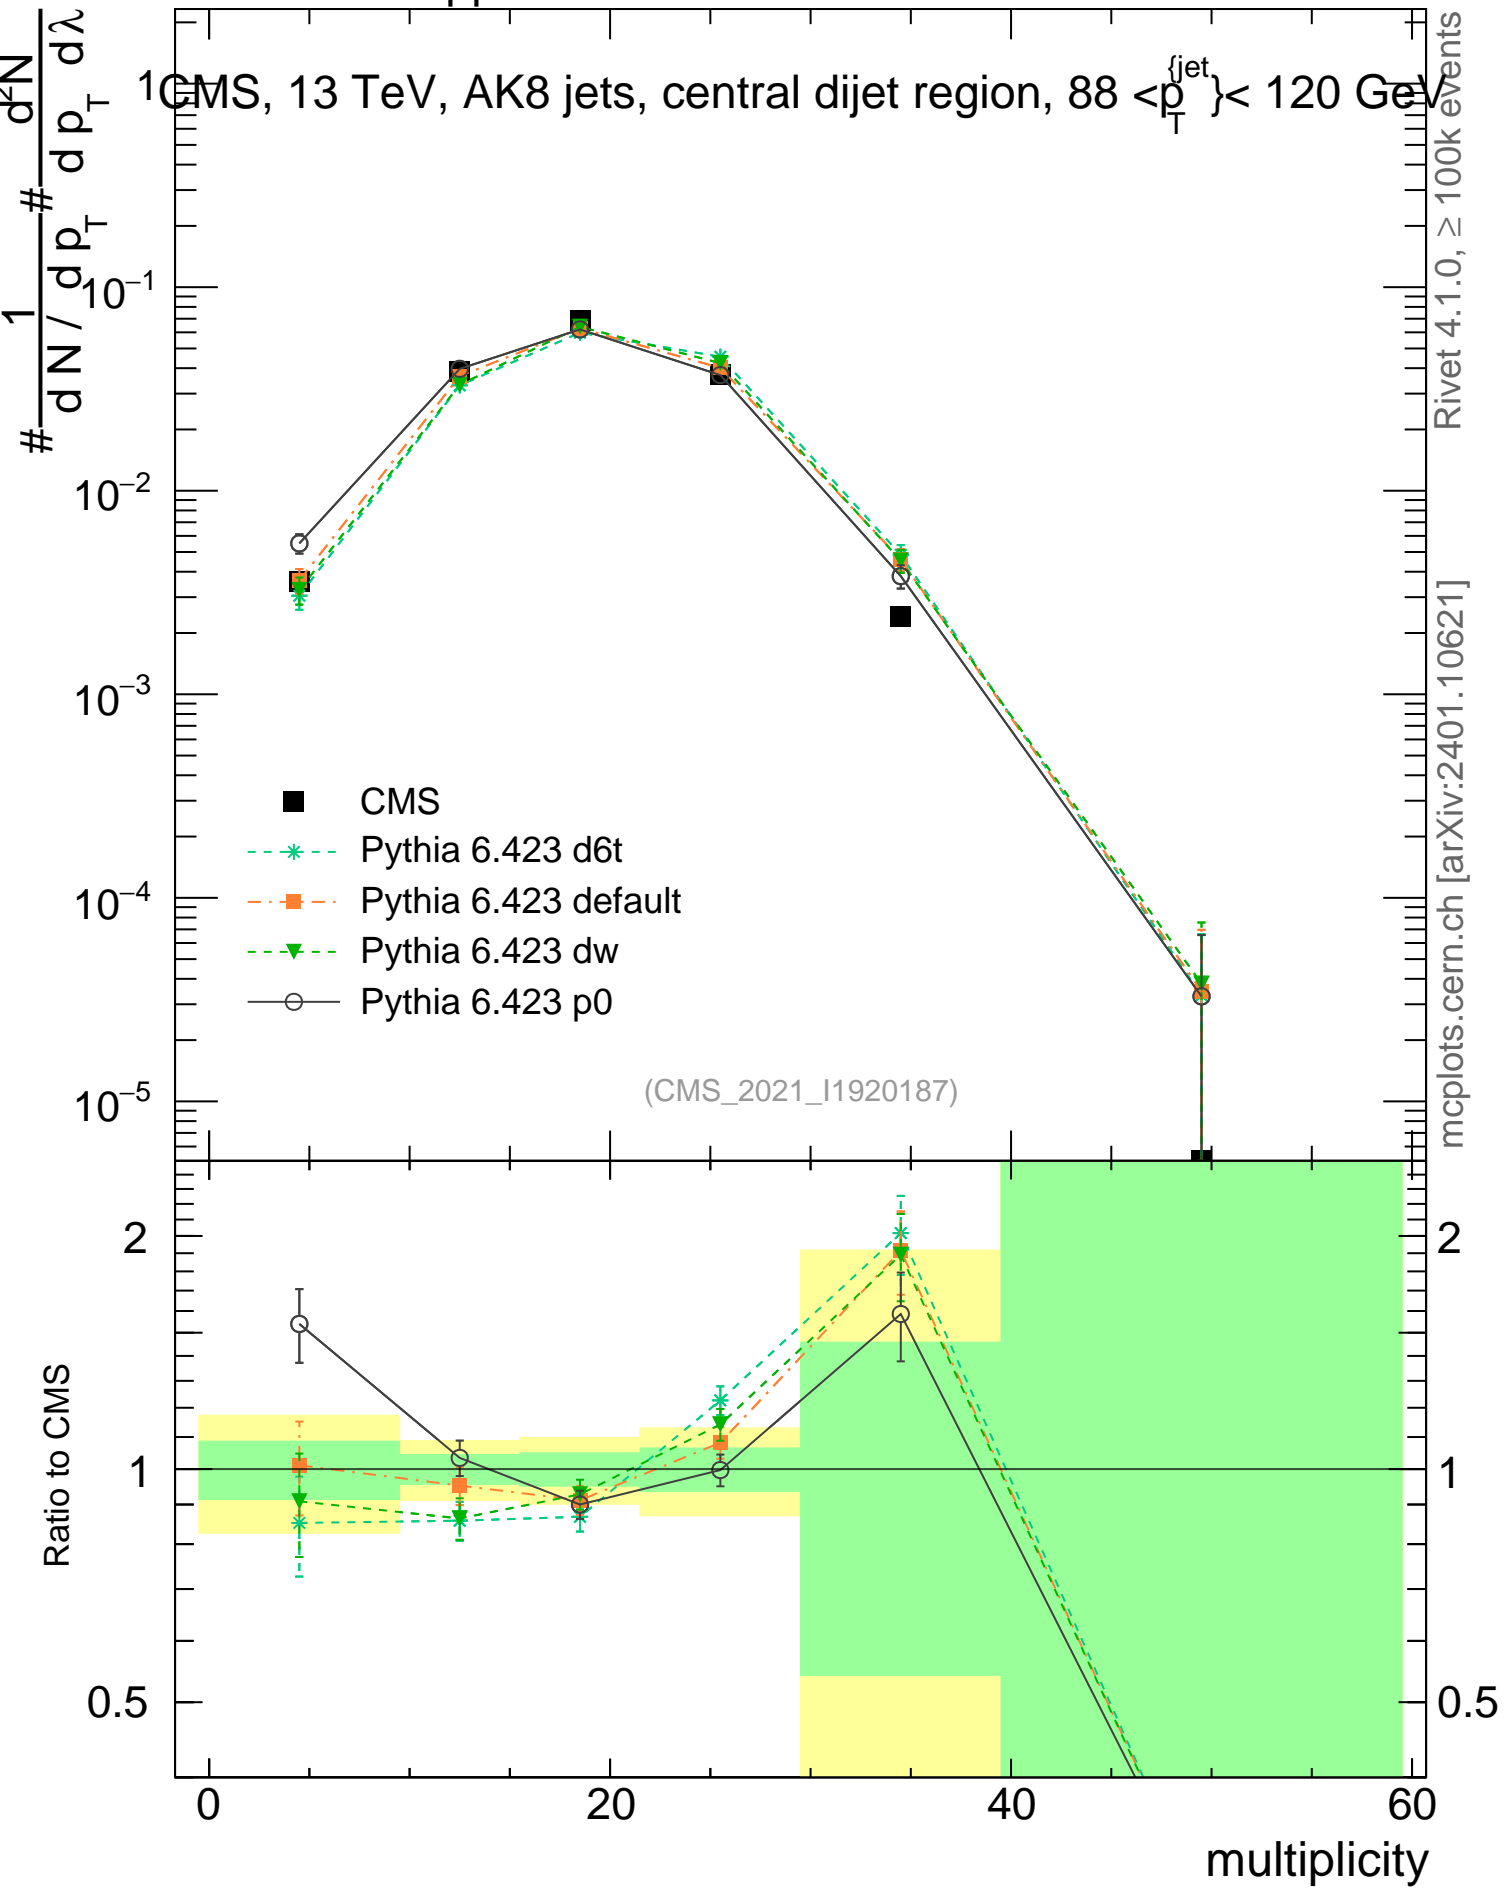

13000 GeV pp

Jets

CMS, 13 TeV, AK8 jets, central dijet region, $88 < p_T^{j_{jet}} < 120$ GeV

Rivet 4.1.0, ≥ 100k events
mcplots.cern.ch [arXiv:2401.10621]