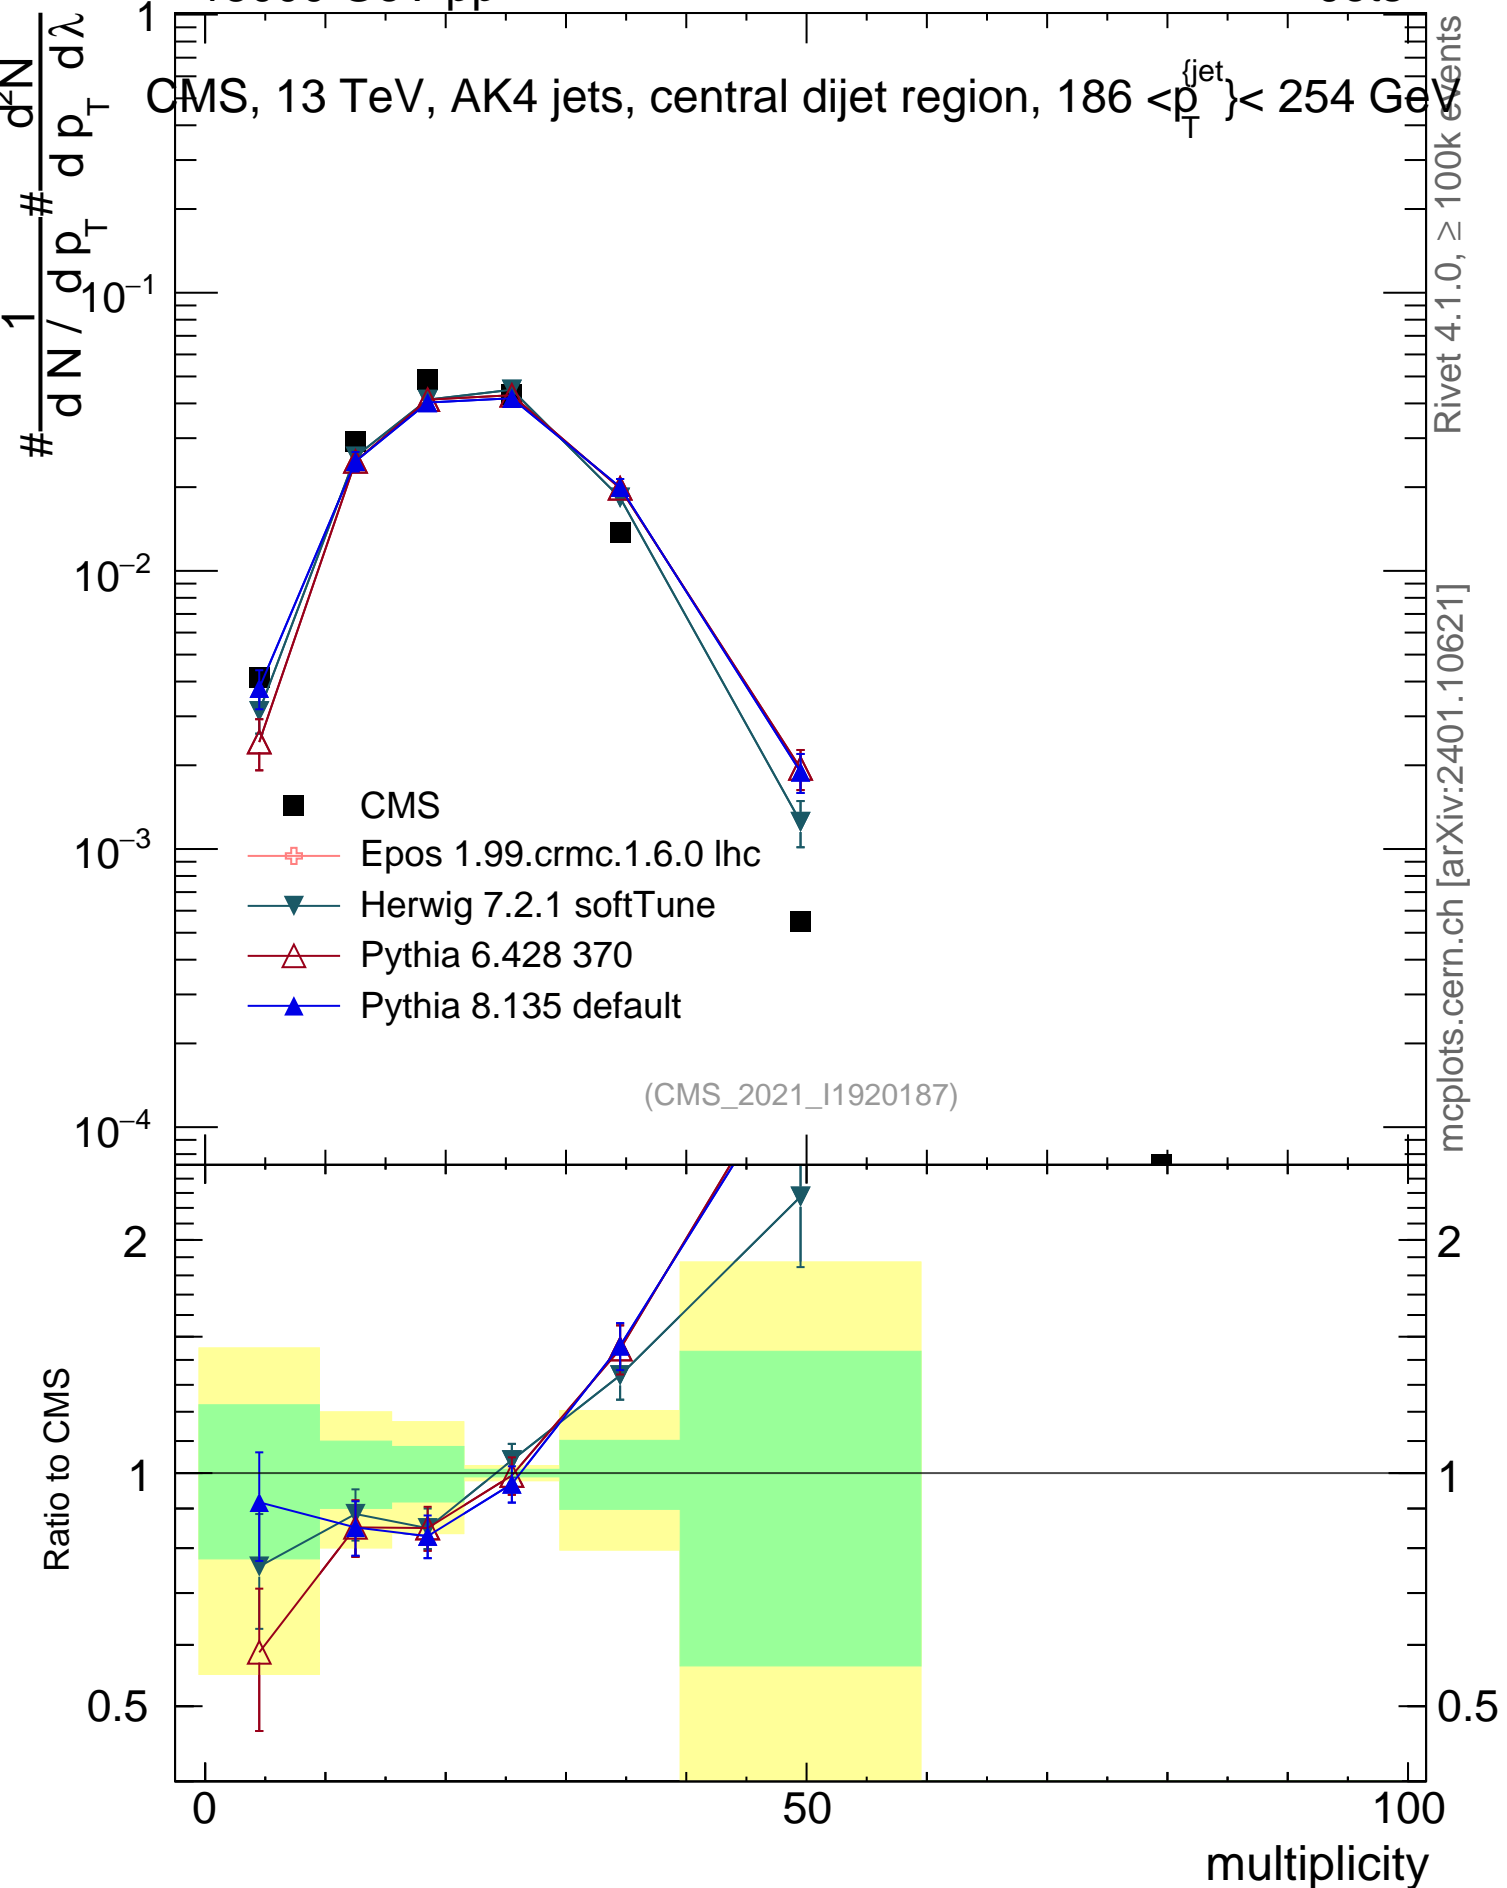

13000 GeV pp

Jets

CMS, 13 TeV, AK4 jets, central dijet region,  $186 < p_T^{j_{\text{jet}}} < 254 \text{ GeV}$

Rivet 4.1.0, ≥ 100k events  
mcplots.cern.ch [arXiv:2401.10621]