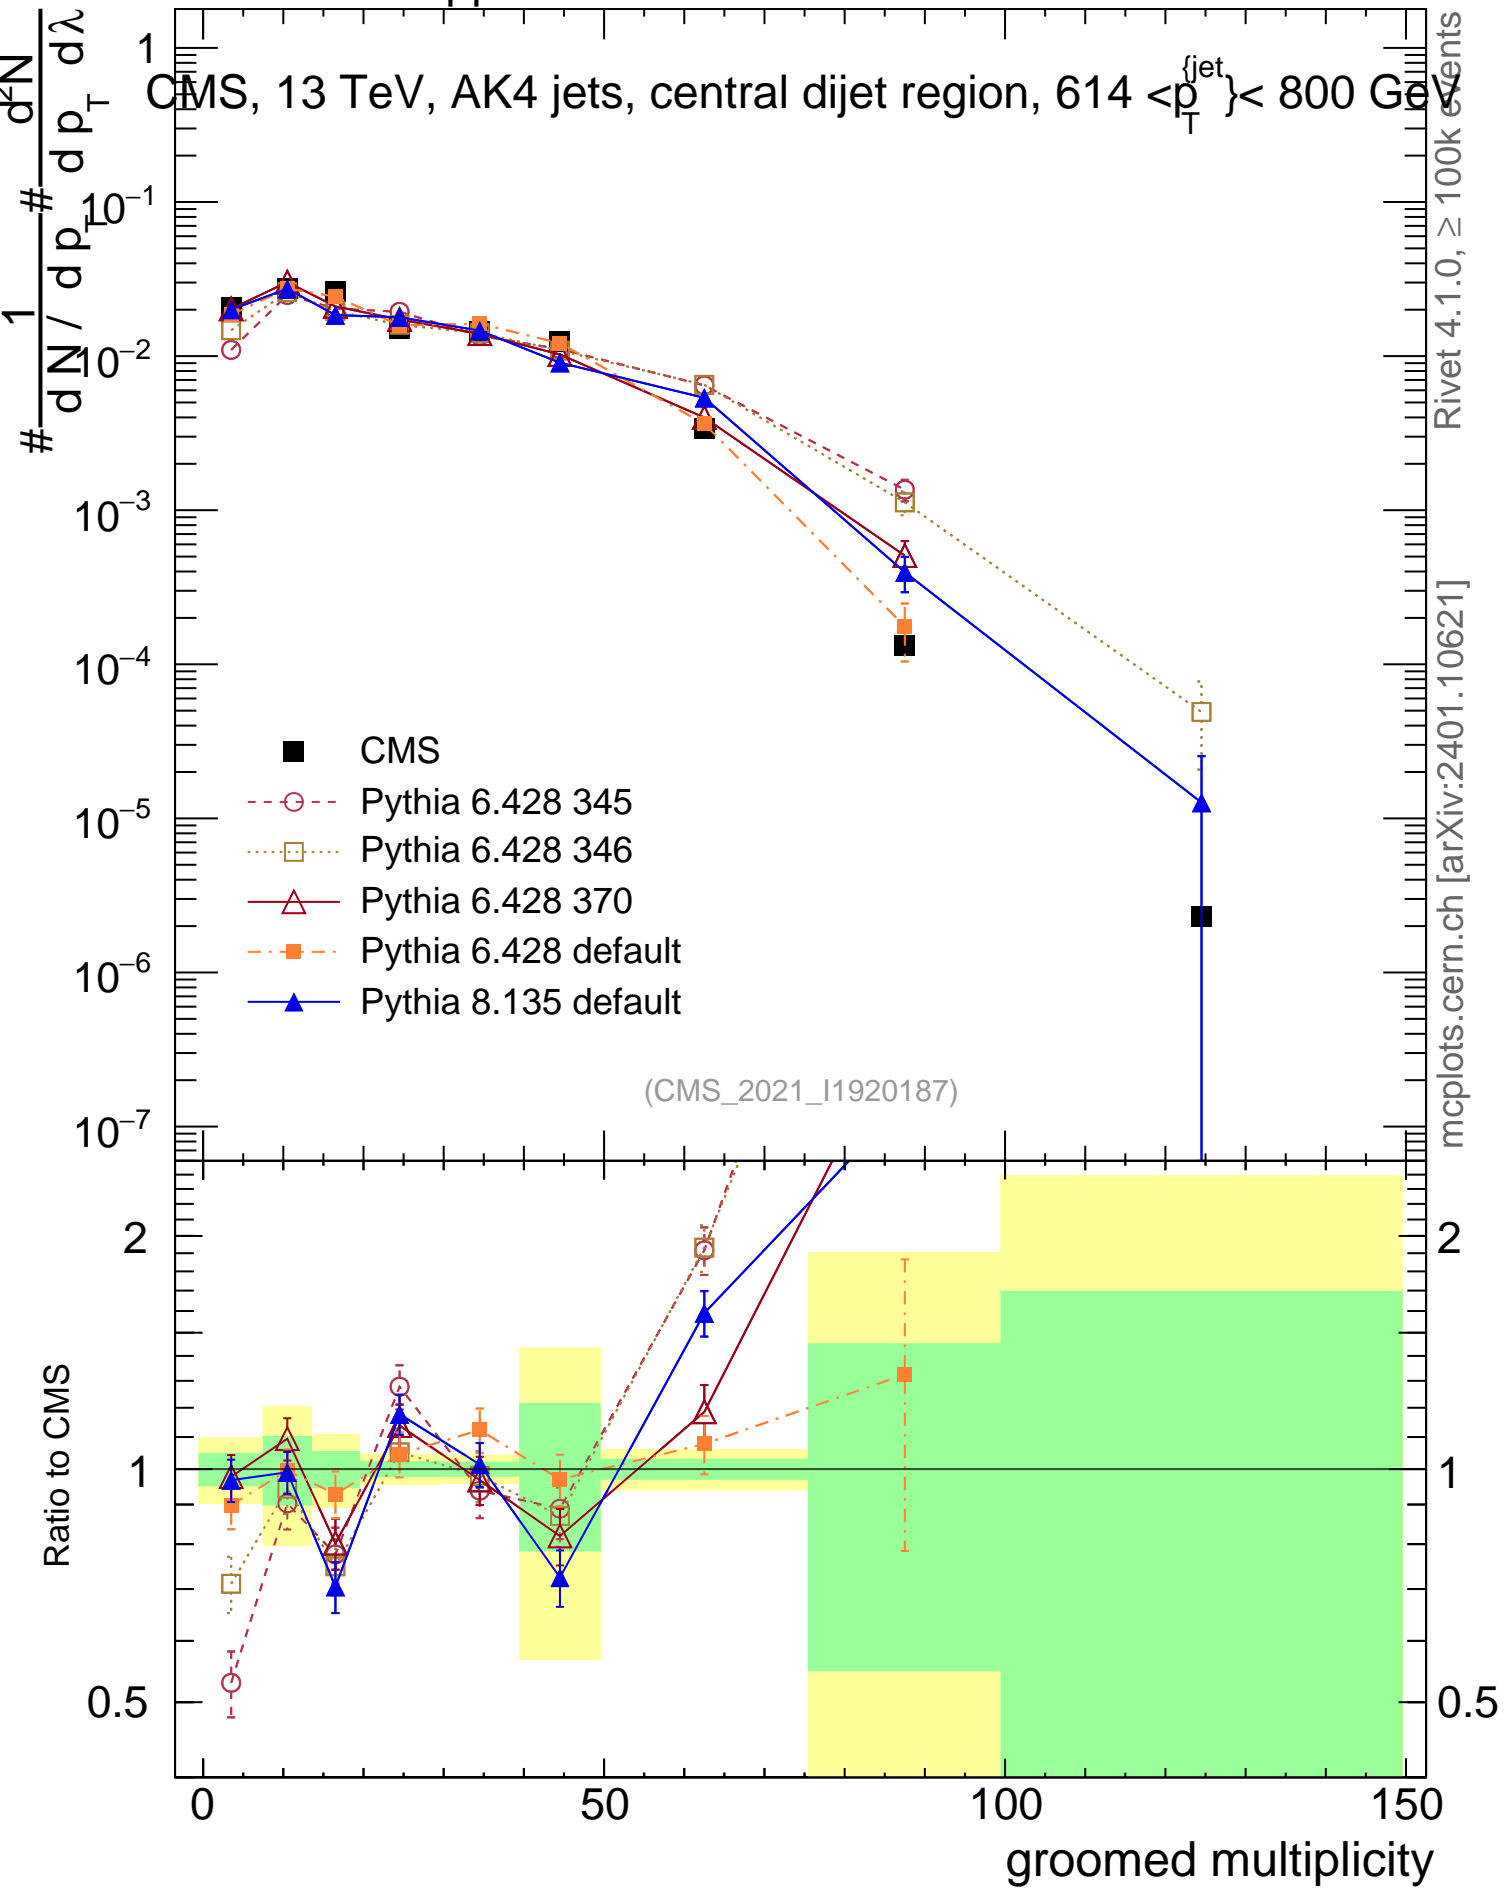

13000 GeV pp

Jets

CMS, 13 TeV, AK4 jets, central dijet region, $614 < p_T^{j_{\text{jet}}} < 800$ GeV

- CMS
- Pythia 6.428 345
- Pythia 6.428 346
- △- Pythia 6.428 370
- Pythia 6.428 default
- ▲- Pythia 8.135 default

(CMS_2021_I1920187)

Ratio to CMS

groomed multiplicity

mcplots.cern.ch [arXiv:2401.10621]

Rivet 4.1.0, ≥ 100k events