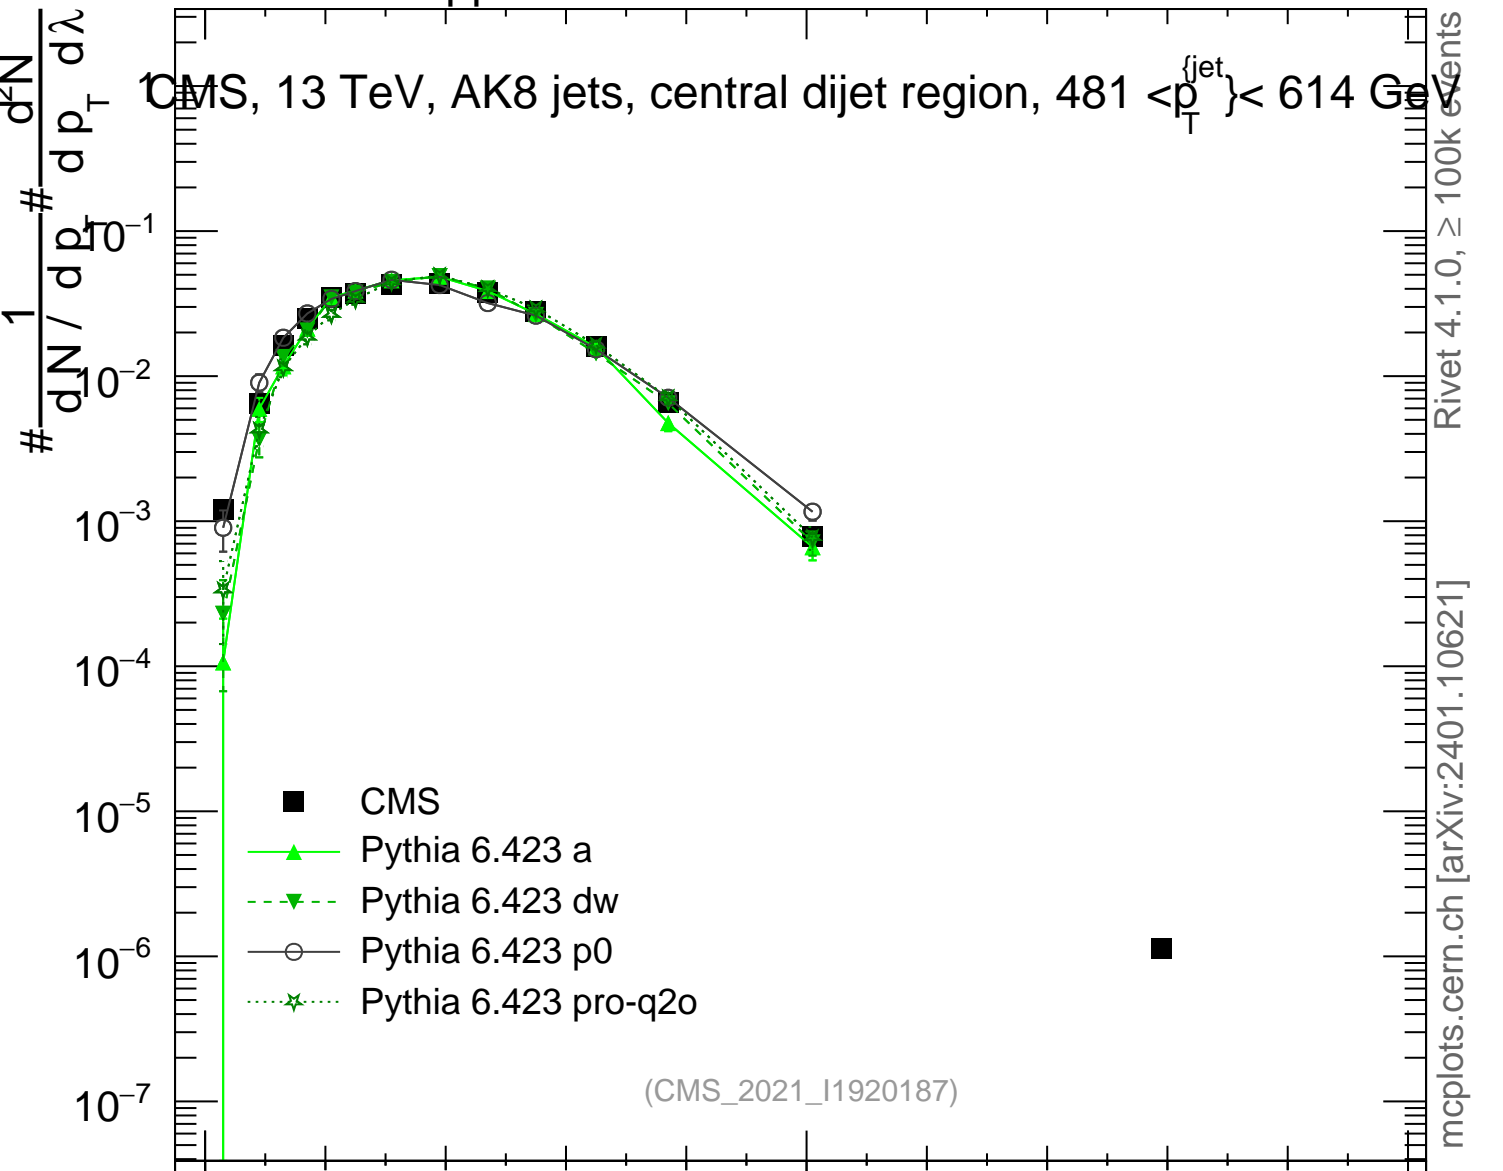

13000 GeV pp

Jets

CMS, 13 TeV, AK8 jets, central dijet region, $481 < p_T^{j_{jet}} < 614$ GeV

Rivet 4.1.0, ≥ 100k events
 mcplots.cern.ch [arXiv:2401.10621]