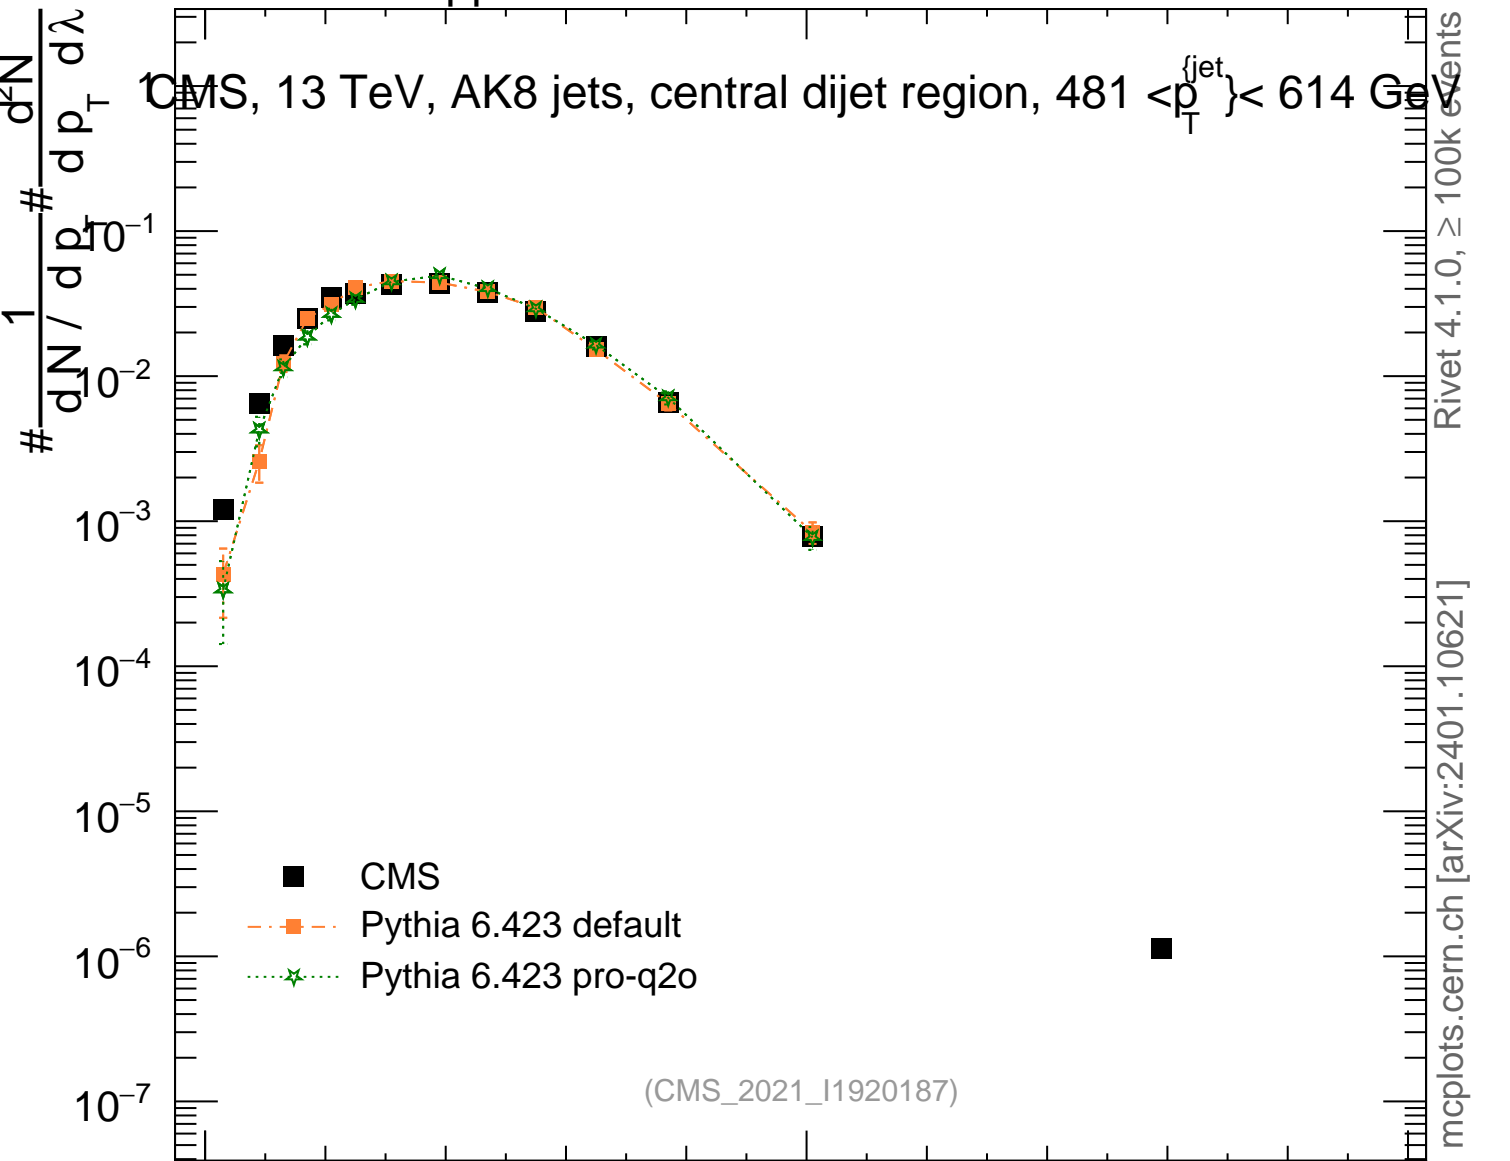

13000 GeV pp

Jets

CMS, 13 TeV, AK8 jets, central dijet region,  $481 < p_T^{\text{jets}} < 614 \text{ GeV}$

Rivet 4.1.0, ≥ 100k events  
 mcplots.cern.ch [arXiv:2401.10621]