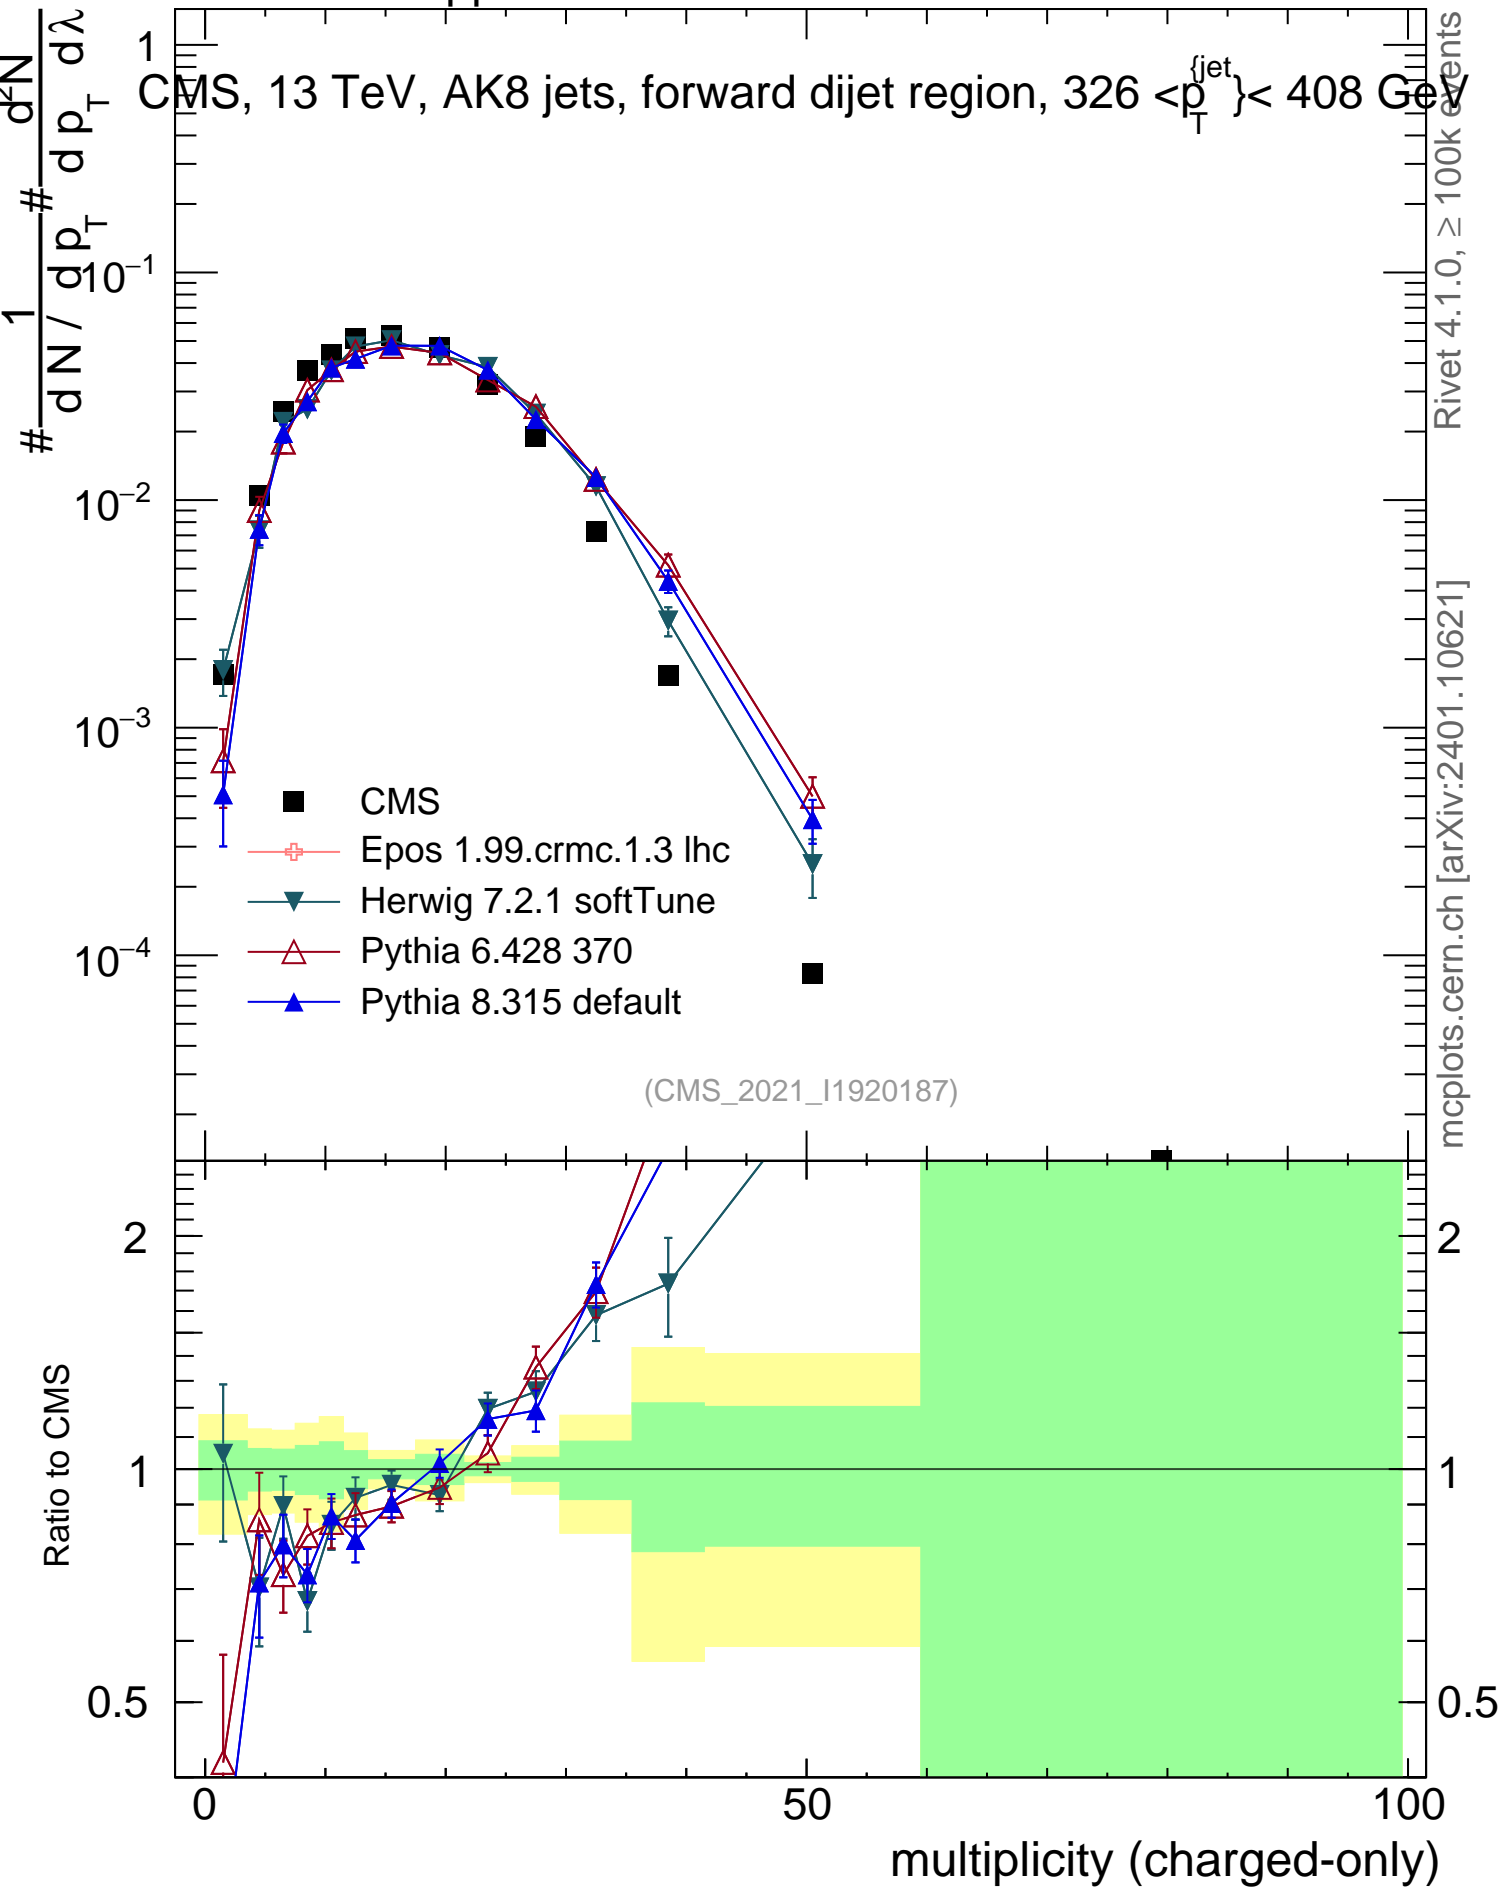

13000 GeV pp

Jets

CMS, 13 TeV, AK8 jets, forward dijet region,  $326 < p_T^{(jet)} < 408$  GeV

- CMS
- Epos 1.99.crmc.1.3 lhc
- ▼ Herwig 7.2.1 softTune
- △ Pythia 6.428 370
- ▲ Pythia 8.315 default

(CMS\_2021\_I1920187)

Ratio to CMS

multiplicity (charged-only)

Rivet 4.1.0, ≥ 100k events  
mcplots.cern.ch [arXiv:2401.10621]