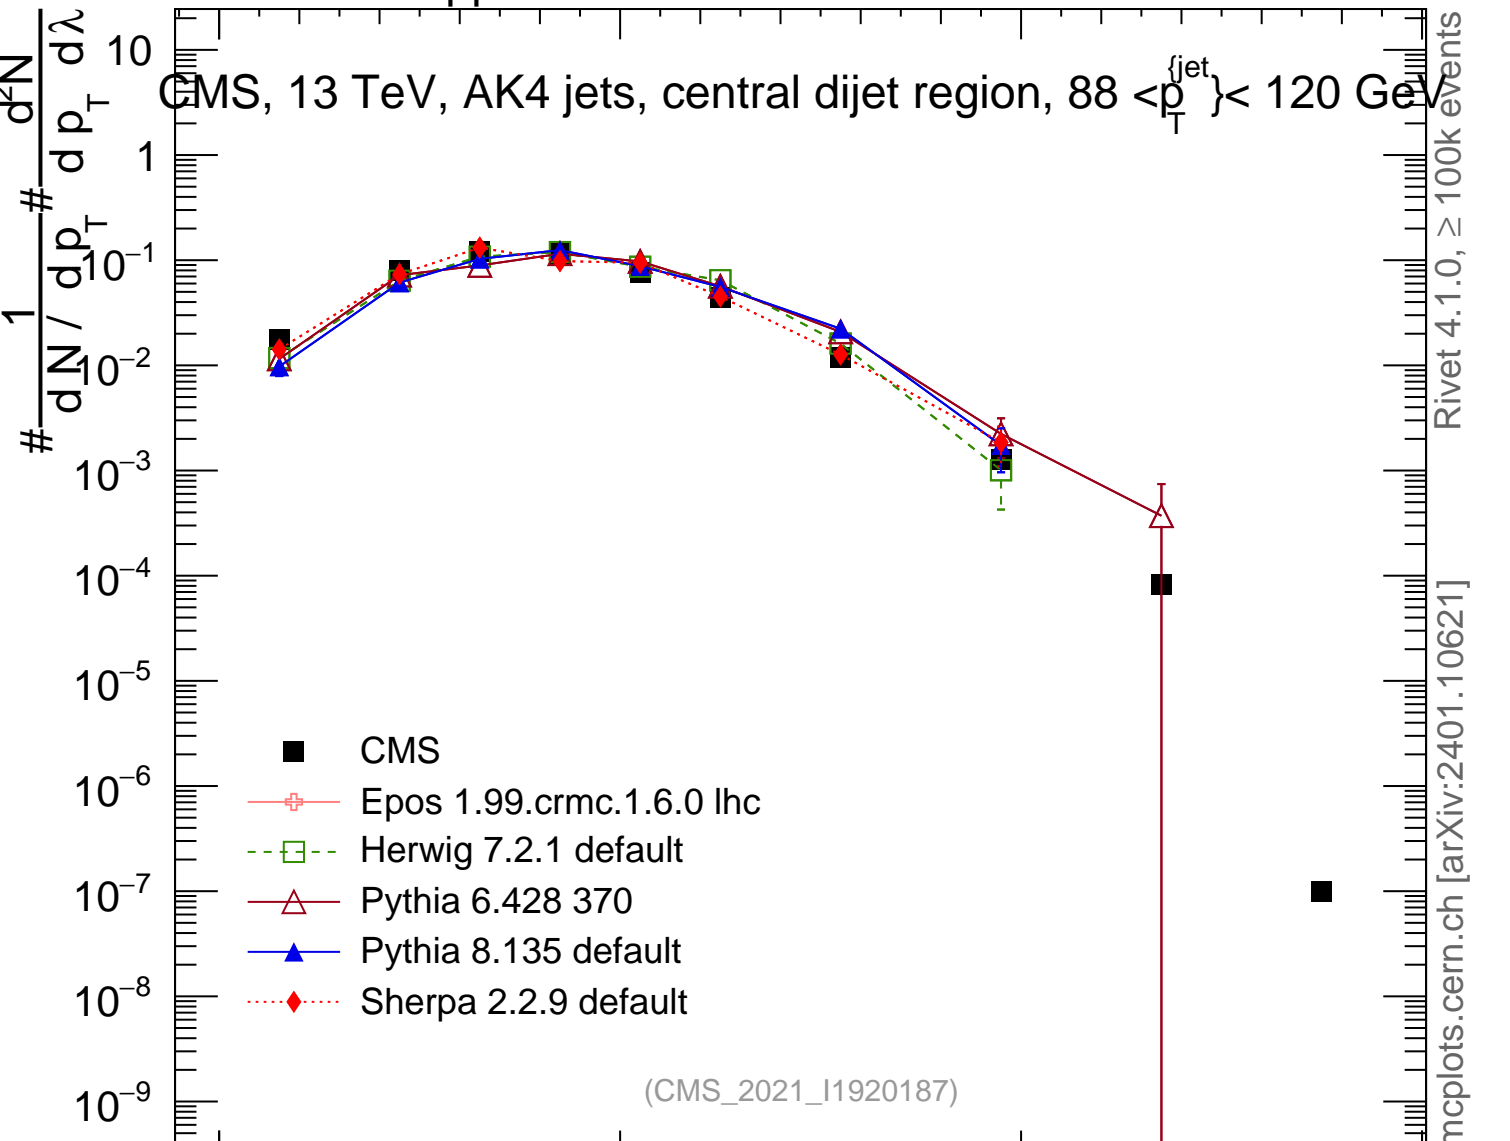

13000 GeV pp

Jets

CMS, 13 TeV, AK4 jets, central dijet region, $88 < p_T^{jet} < 120$ GeV

Rivet 4.1.0, ≥ 100k events
mcplots.cern.ch [arXiv:2401.10621]