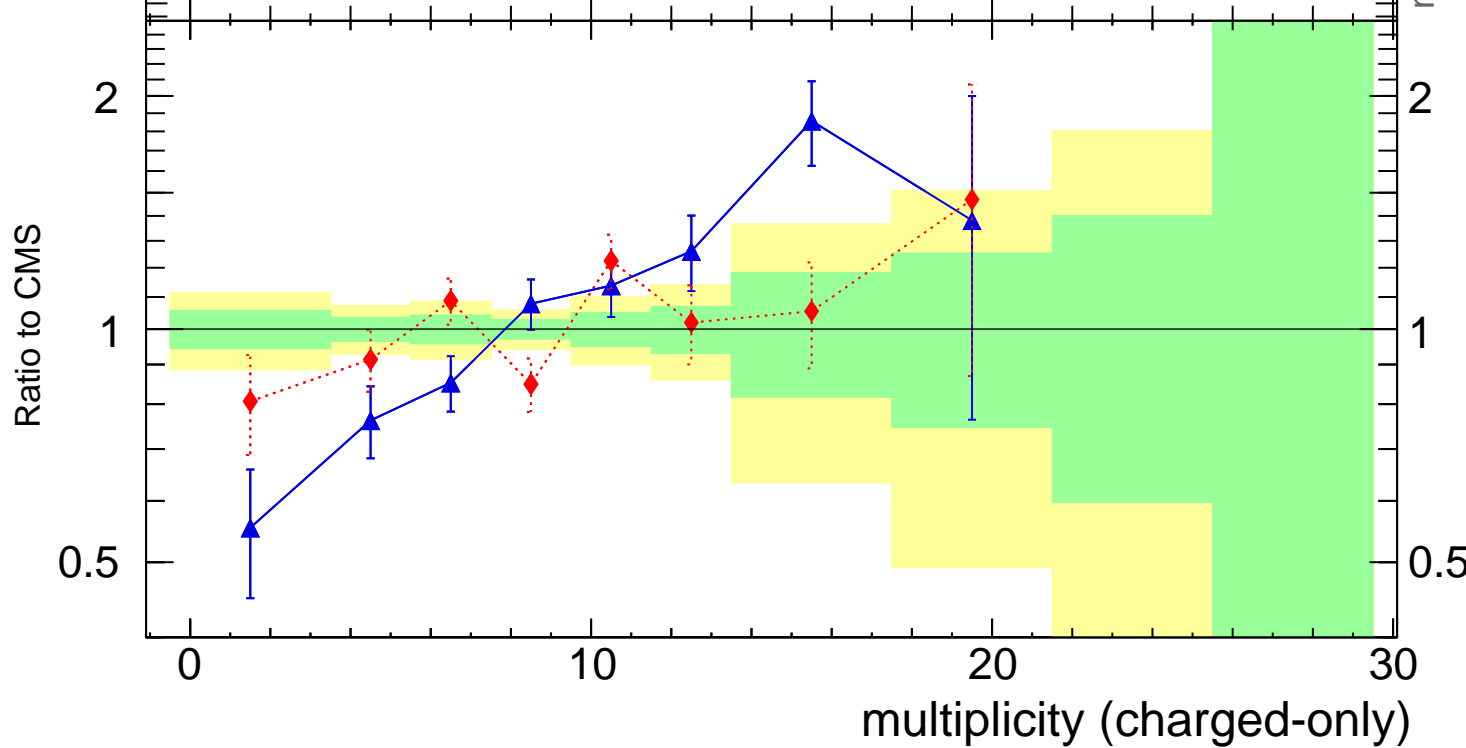

13000 GeV pp

Jets

CMS, 13 TeV, AK4 jets, central dijet region, $88 < p_T^{jet} < 120$ GeV

Rivet 4.1.0, ≥ 100k events
mcplots.cern.ch [arXiv:2401.10621]