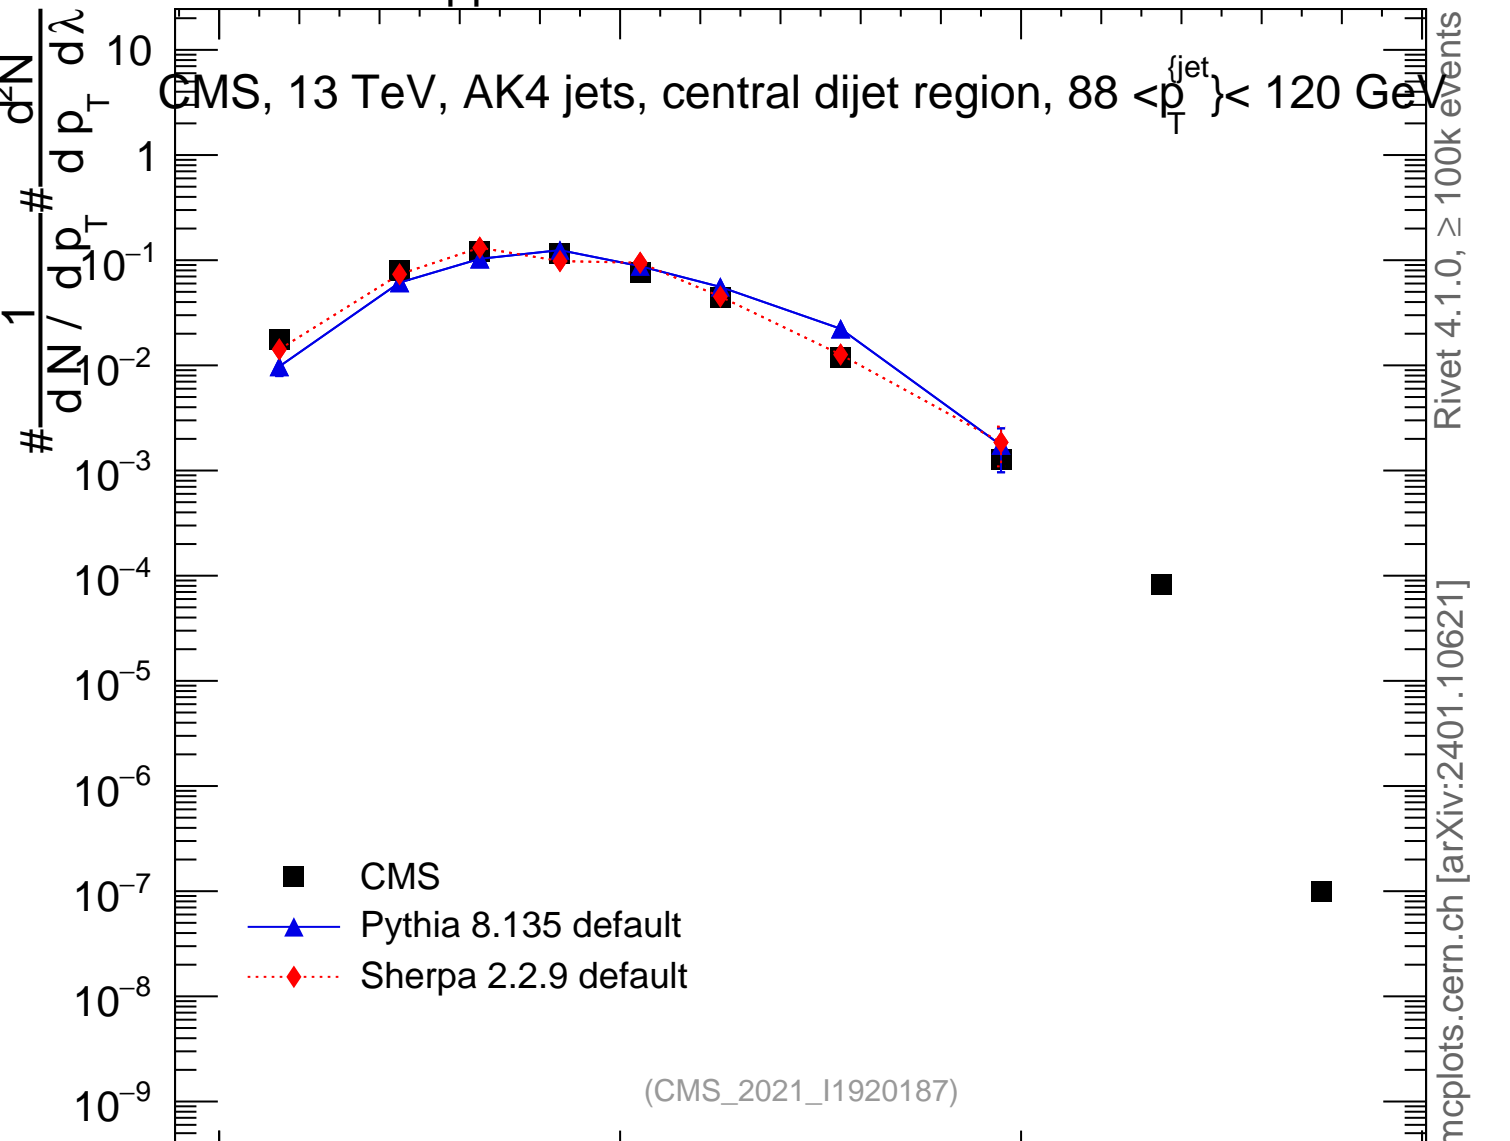

13000 GeV pp

Jets

CMS, 13 TeV, AK4 jets, central dijet region, $88 < p_T^{jet} < 120$ GeV

Rivet 4.1.0, ≥ 100k events
mcplots.cern.ch [arXiv:2401.10621]