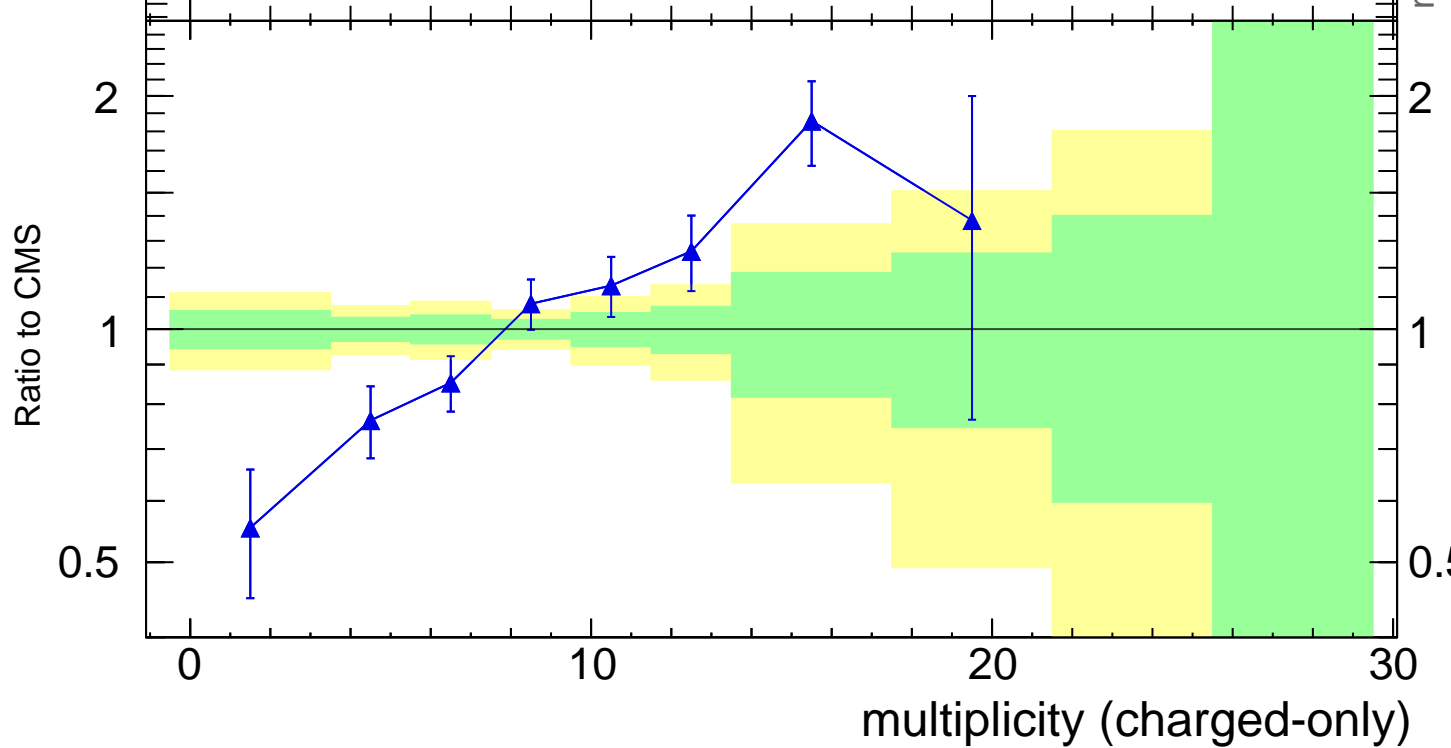

13000 GeV pp

Jets

CMS, 13 TeV, AK4 jets, central dijet region,  $88 < p_T^{jet} < 120$  GeV

Rivet 4.1.0, ≥ 100k events  
mcplots.cern.ch [arXiv:2401.10621]