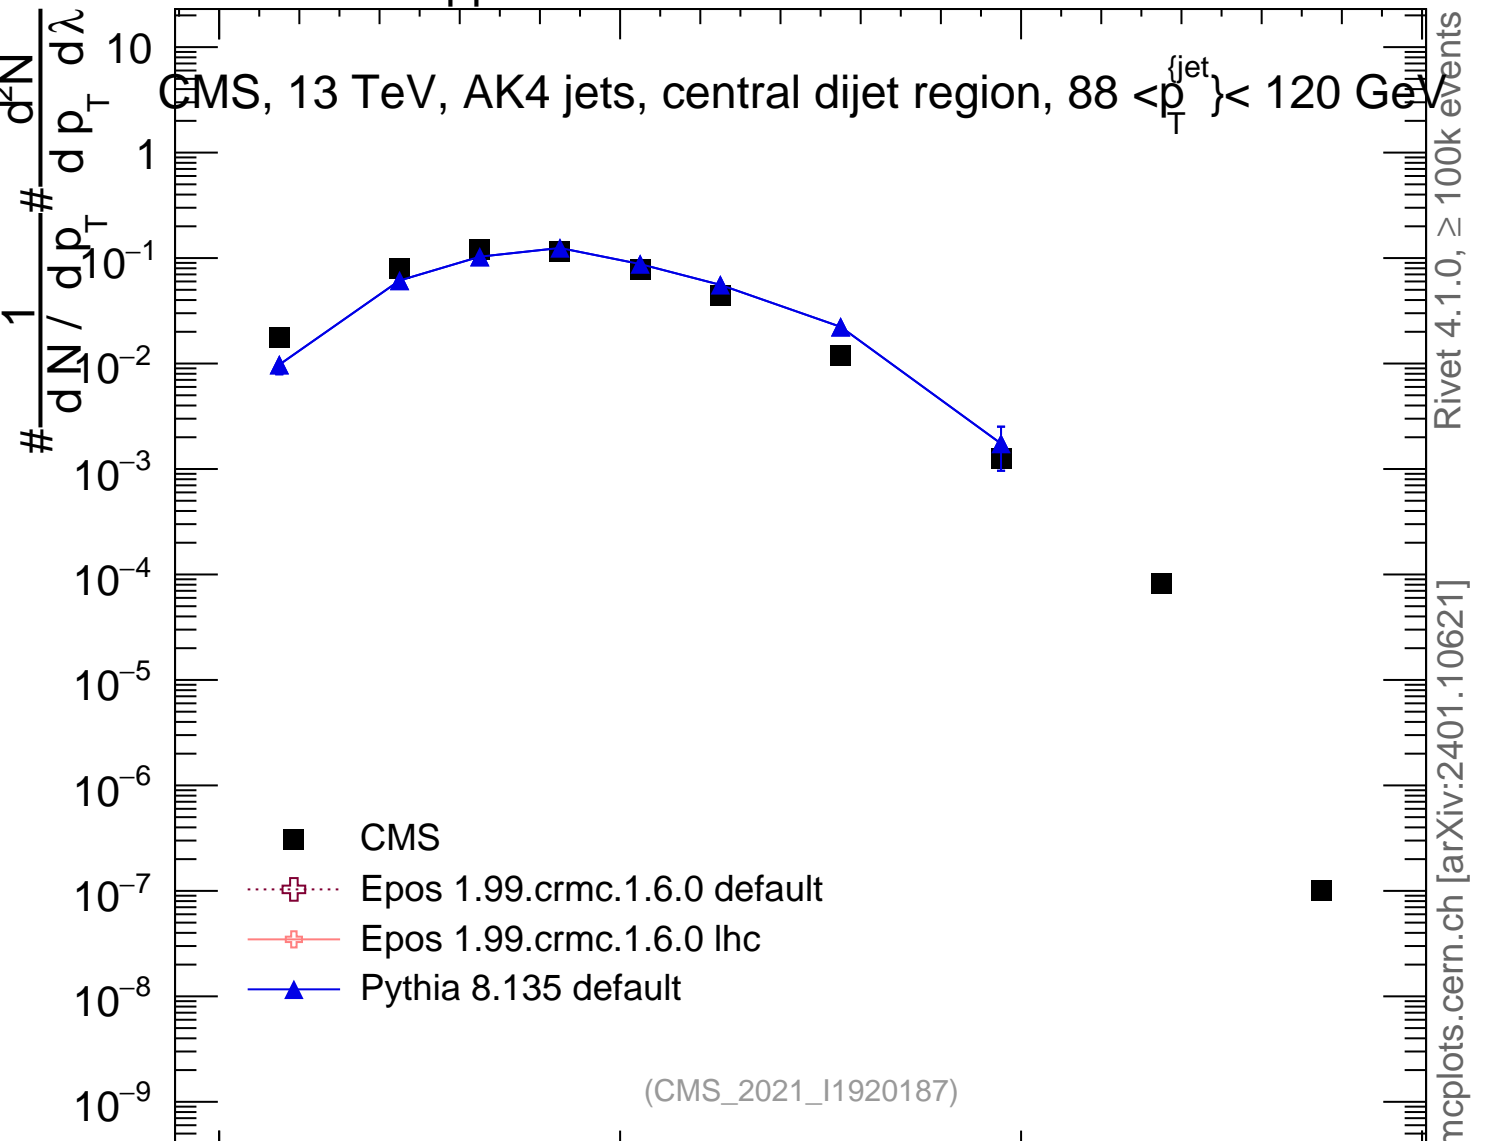

13000 GeV pp

Jets

CMS, 13 TeV, AK4 jets, central dijet region,  $88 < p_T^{jet} < 120$  GeV

Rivet 4.1.0, ≥ 100k events  
mcplots.cern.ch [arXiv:2401.10621]