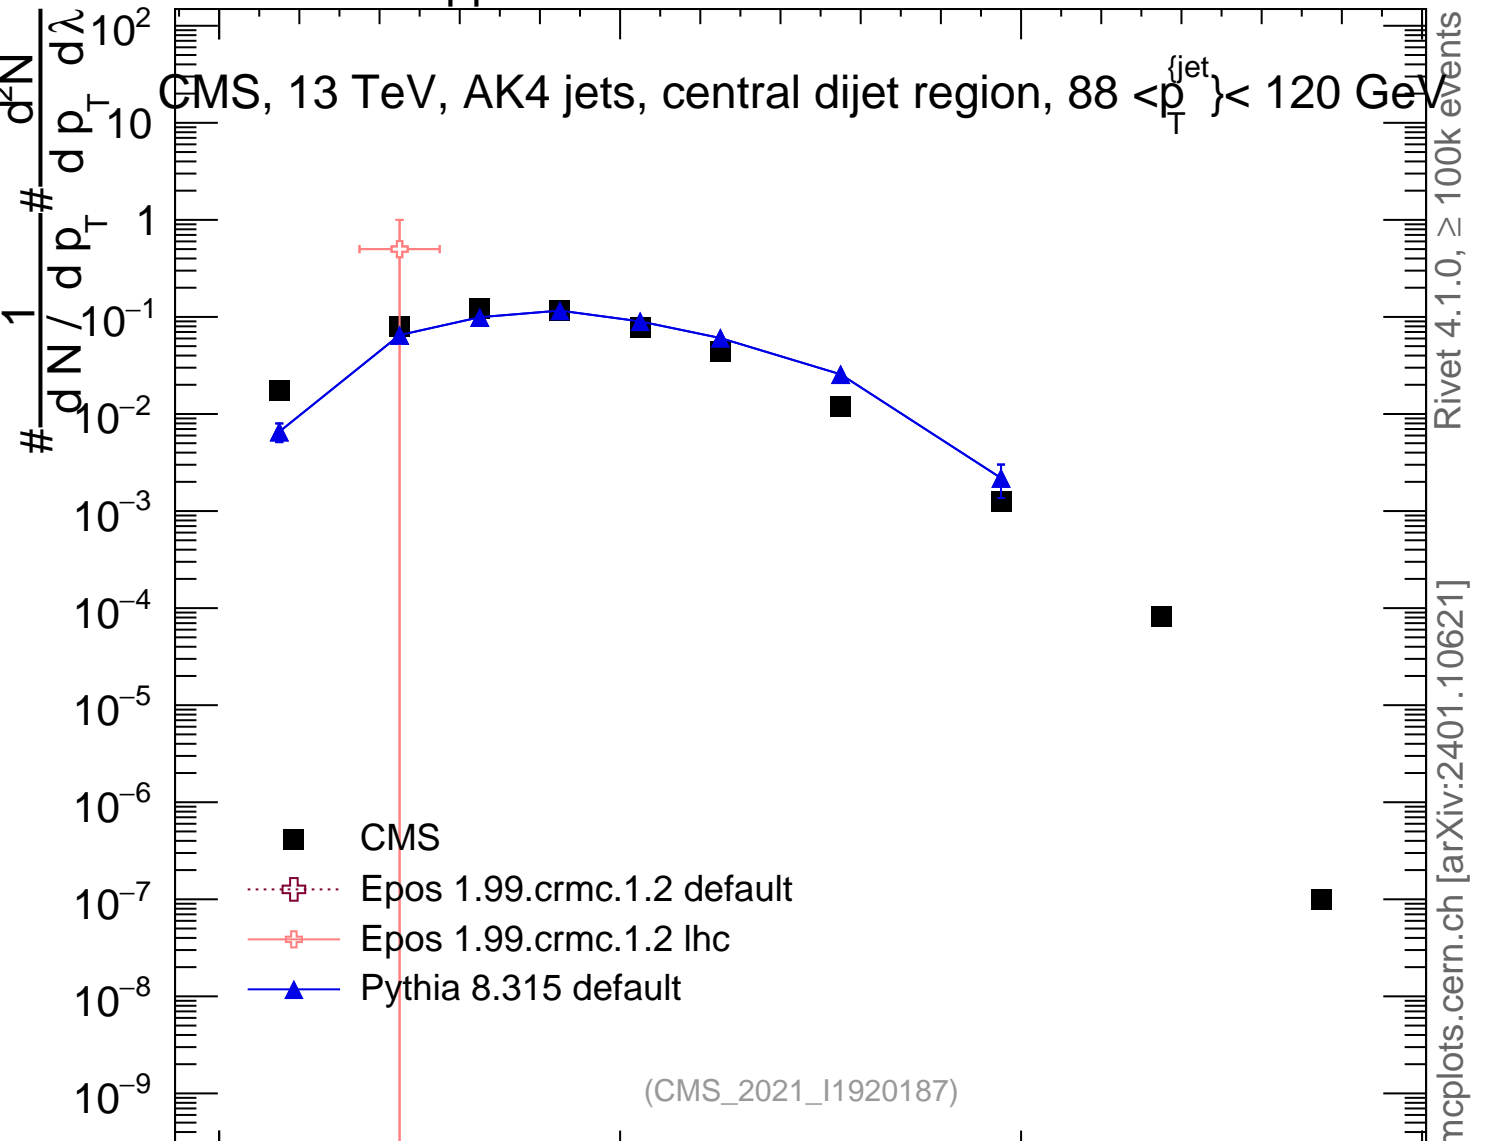

13000 GeV pp

Jets

CMS, 13 TeV, AK4 jets, central dijet region, $88 < p_T^{jet} < 120$ GeV

Rivet 4.1.0, ≥ 100k events
mcplots.cern.ch [arXiv:2401.10621]