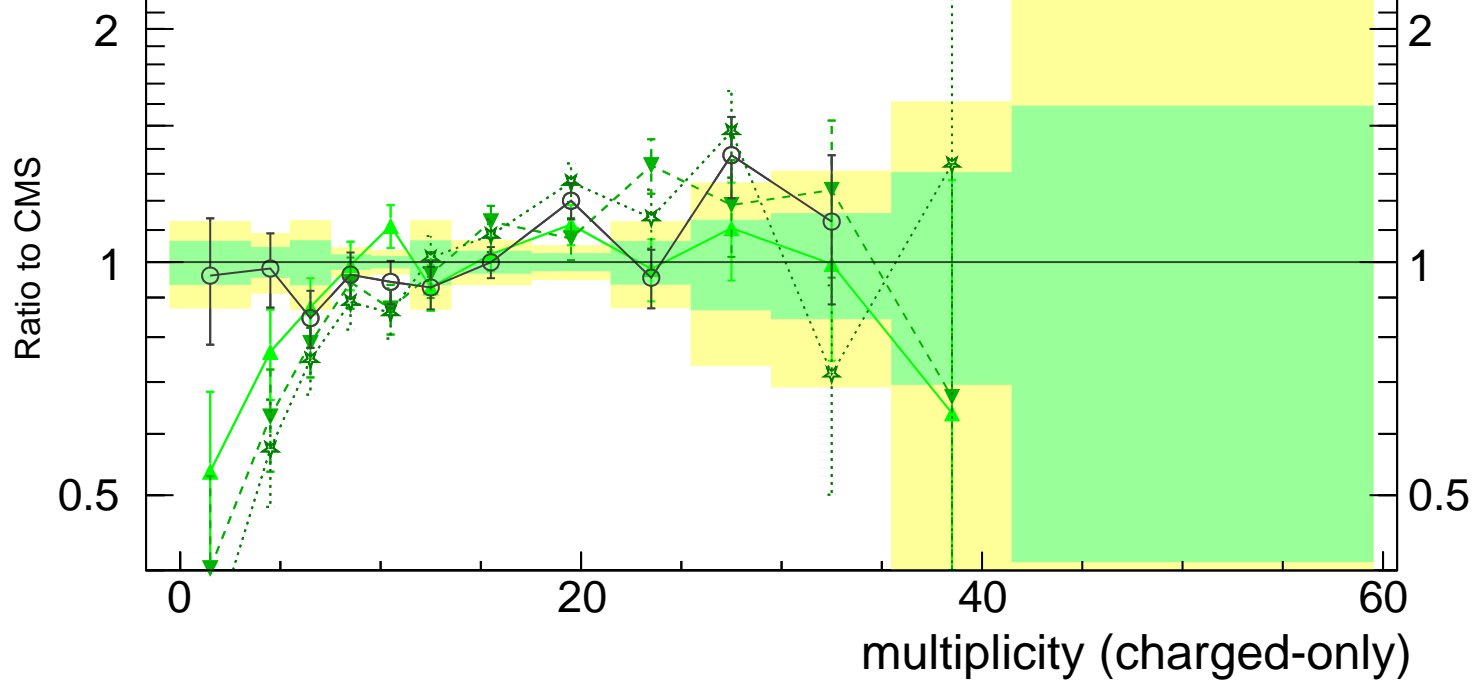

13000 GeV pp

Jets

CMS, 13 TeV, AK4 jets, central dijet region, $326 < p_T^{\text{jets}} < 408$ GeV

- CMS
- ▲ Pythia 6.423 a
- ▼ Pythia 6.423 dw
- Pythia 6.423 p0
- ★ Pythia 6.423 pro-q2o

(CMS_2021_I1920187)

mcplots.cern.ch [arXiv:2401.10621]

Rivet 4.1.0, ≥ 100k events