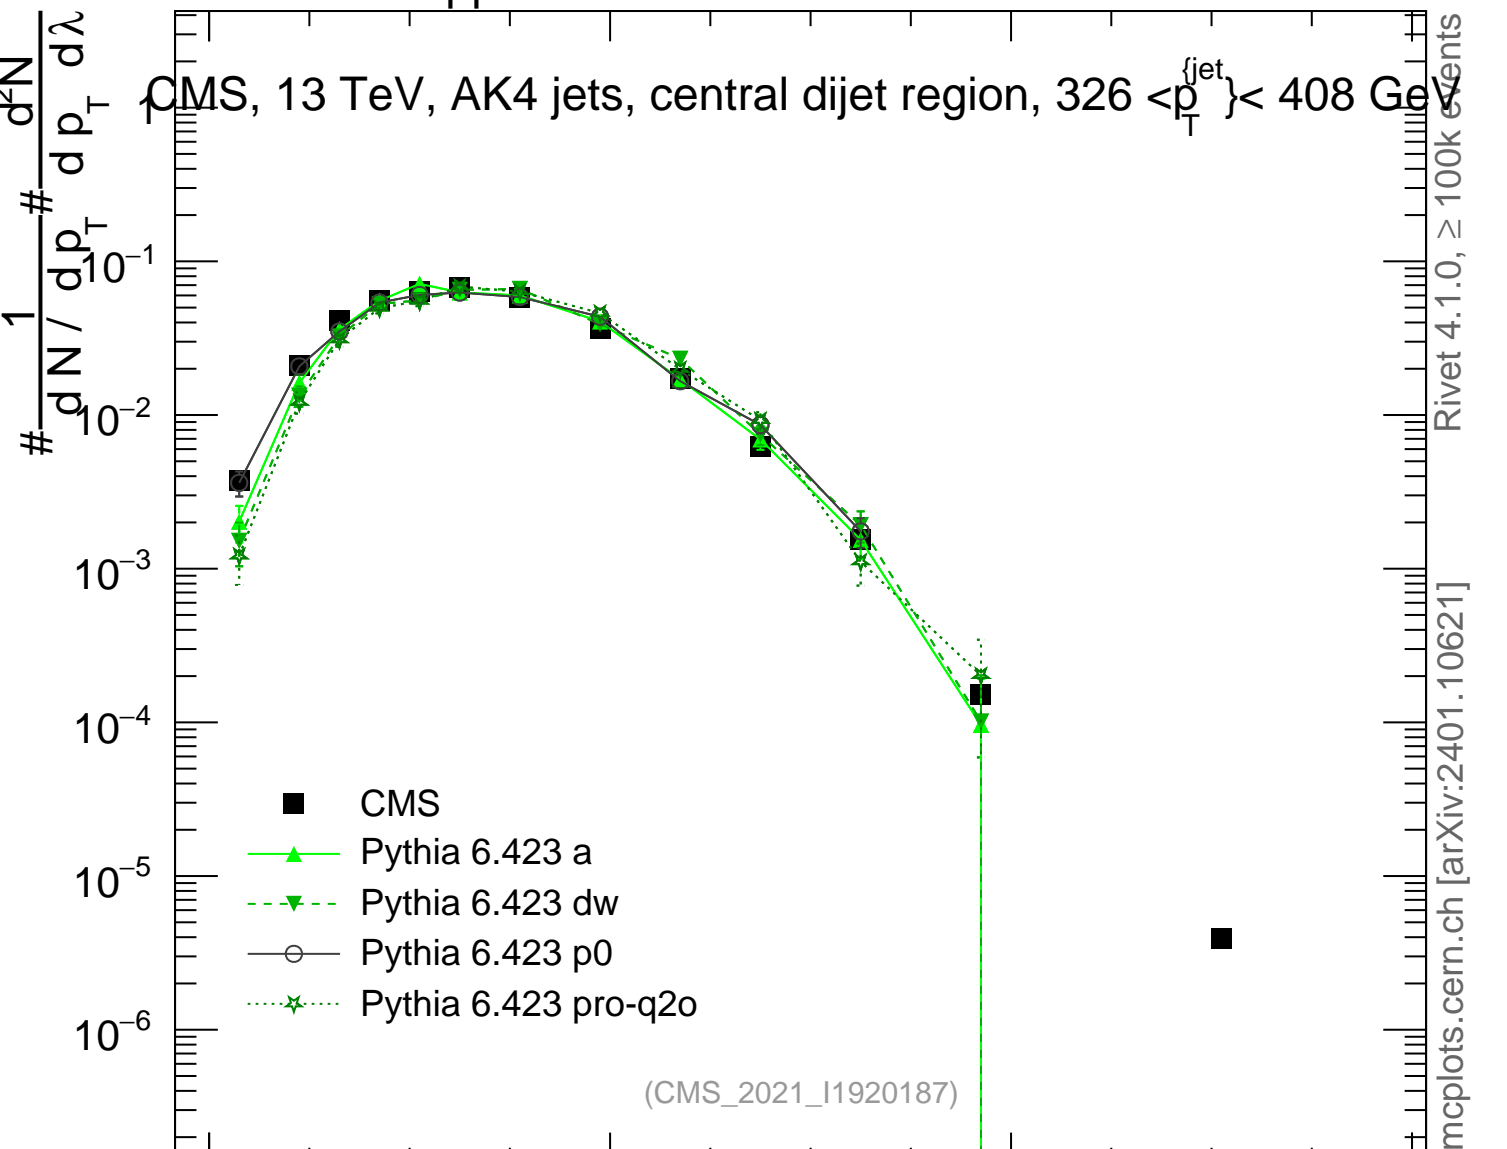

13000 GeV pp

Jets

CMS, 13 TeV, AK4 jets, central dijet region, $326 < p_T^{\text{jets}} < 408$ GeV

- CMS
- ▲ Pythia 6.423 a
- ▼ Pythia 6.423 dw
- Pythia 6.423 p0
- ★ Pythia 6.423 pro-q2o

(CMS_2021_I1920187)

mcplots.cern.ch [arXiv:2401.10621]

Rivet 4.1.0, ≥ 100k events