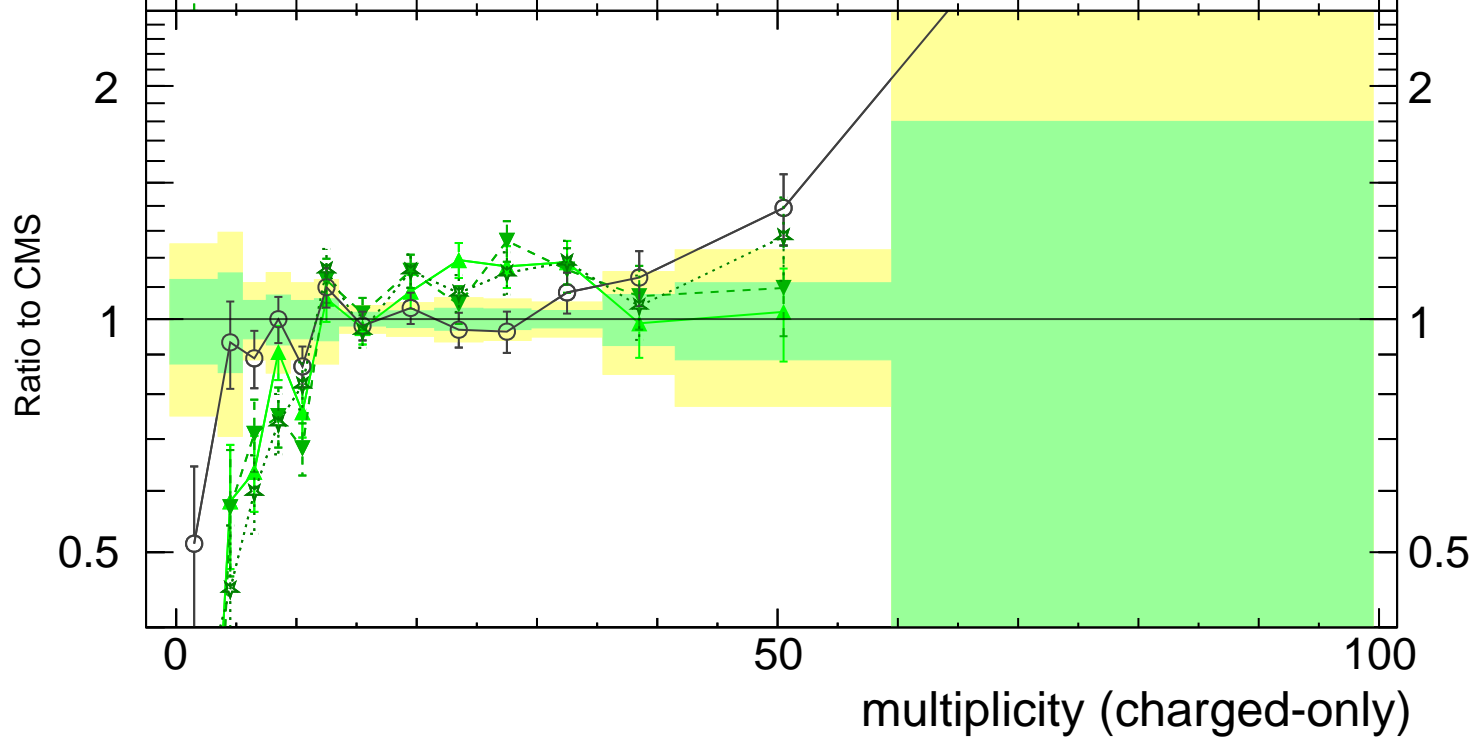

13000 GeV pp

Jets

CMS, 13 TeV, AK4 jets, central dijet region, $1000 < p_{T}^{\{jet\}} < 4000$ GeV

- CMS
- ▲ Pythia 6.423 a
- ▼ Pythia 6.423 dw
- Pythia 6.423 p0
- ☆ Pythia 6.423 pro-q2o

(CMS_2021_I1920187)

Rivet 4.1.0, ≥ 100k events
mcplots.cern.ch [arXiv:2401.10621]