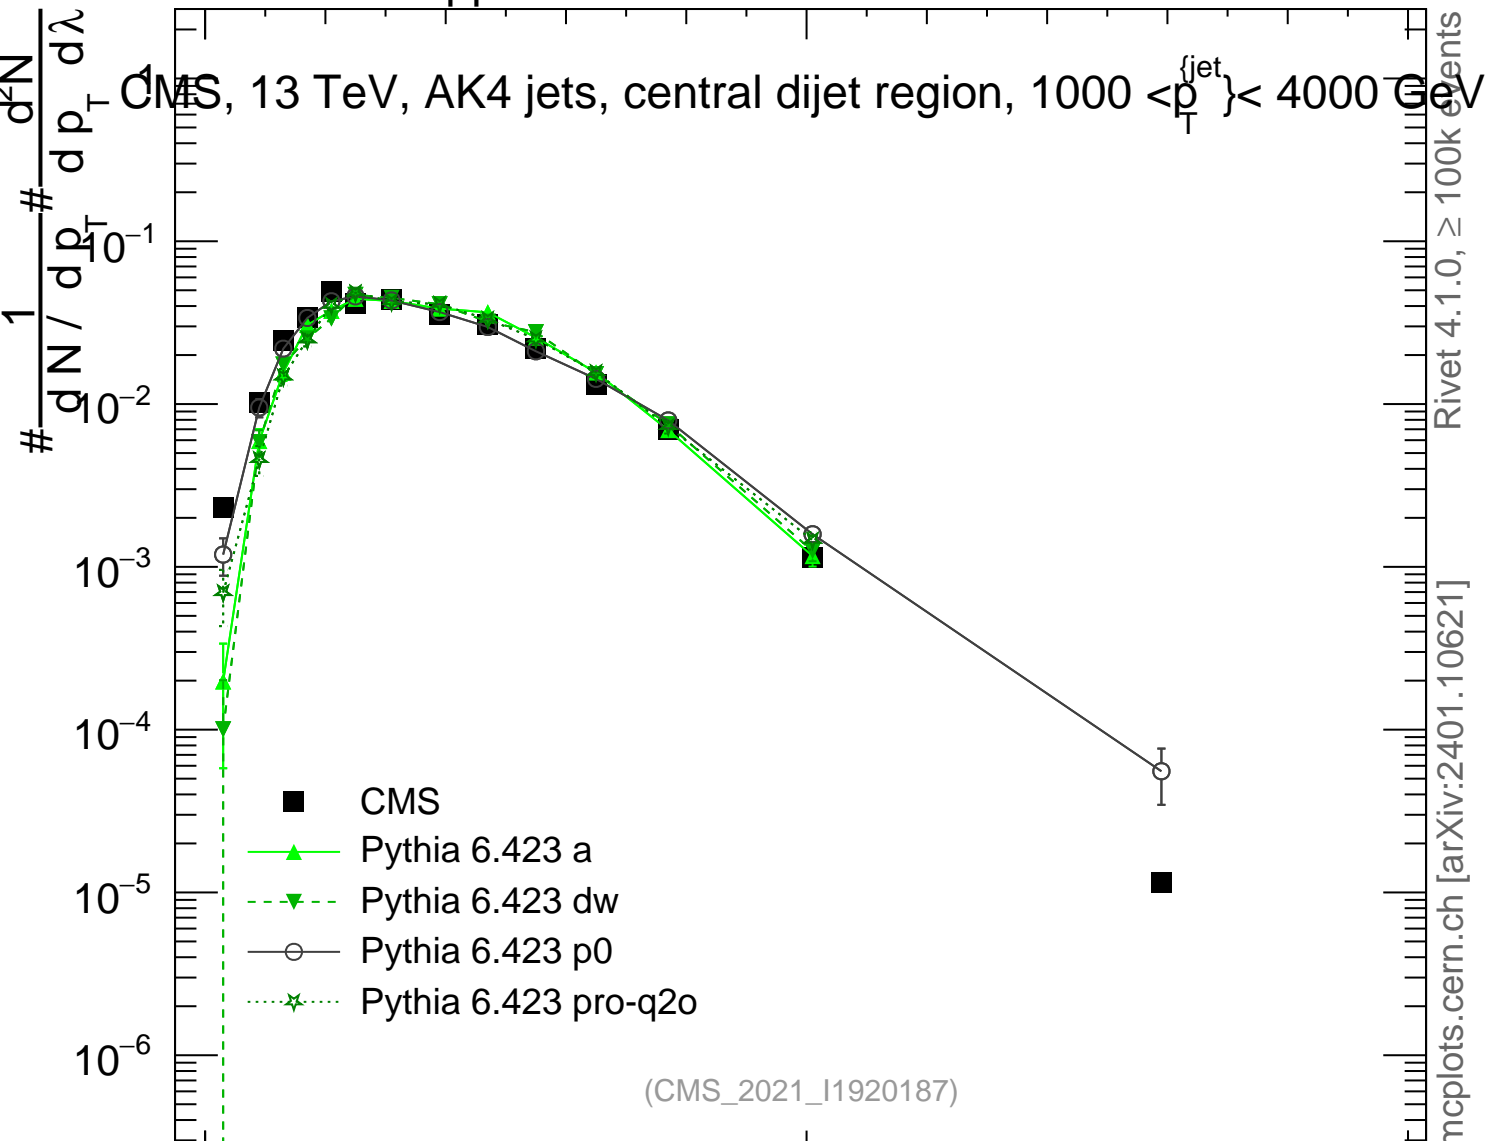

13000 GeV pp

Jets

CMS, 13 TeV, AK4 jets, central dijet region, $1000 < p_{T}^{\{jet\}} < 4000$ GeV

- CMS
- ▲ Pythia 6.423 a
- ▼ Pythia 6.423 dw
- Pythia 6.423 p0
- ☆ Pythia 6.423 pro-q2o

(CMS_2021_I1920187)

Rivet 4.1.0, ≥ 100k events
mcplots.cern.ch [arXiv:2401.10621]