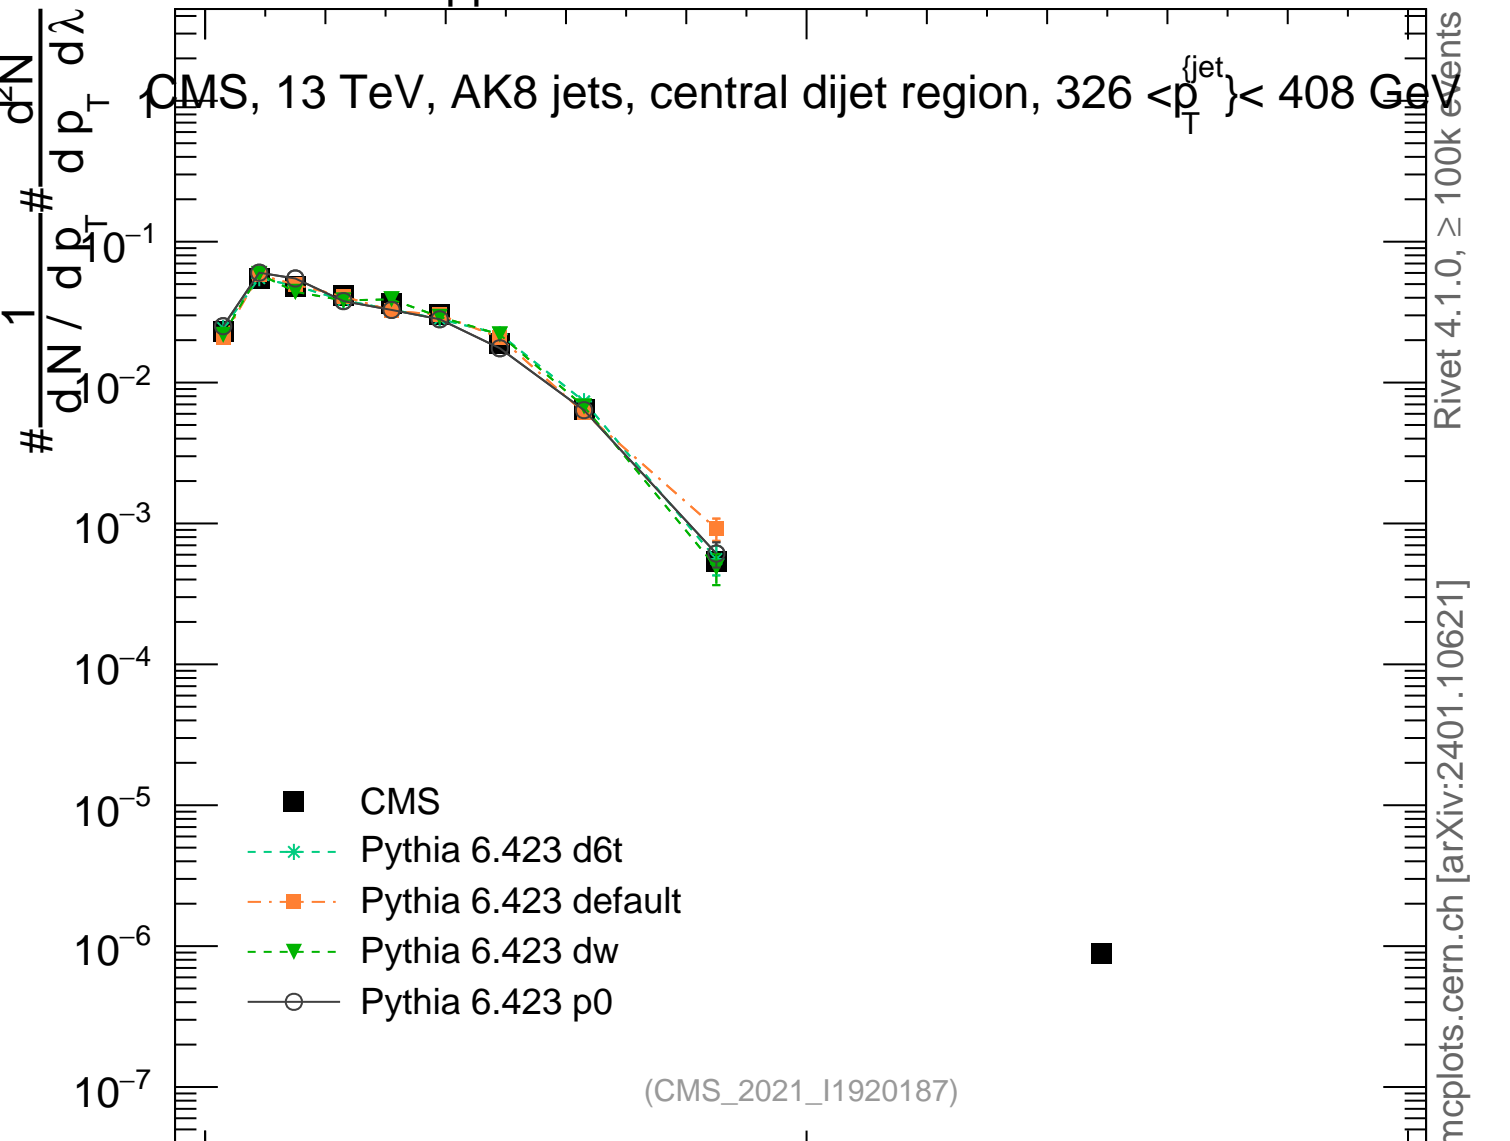

13000 GeV pp

Jets

CMS, 13 TeV, AK8 jets, central dijet region, $326 < p_T^{\text{jets}} < 408$ GeV

Rivet 4.1.0, ≥ 100k events
mcplots.cern.ch [arXiv:2401.10621]