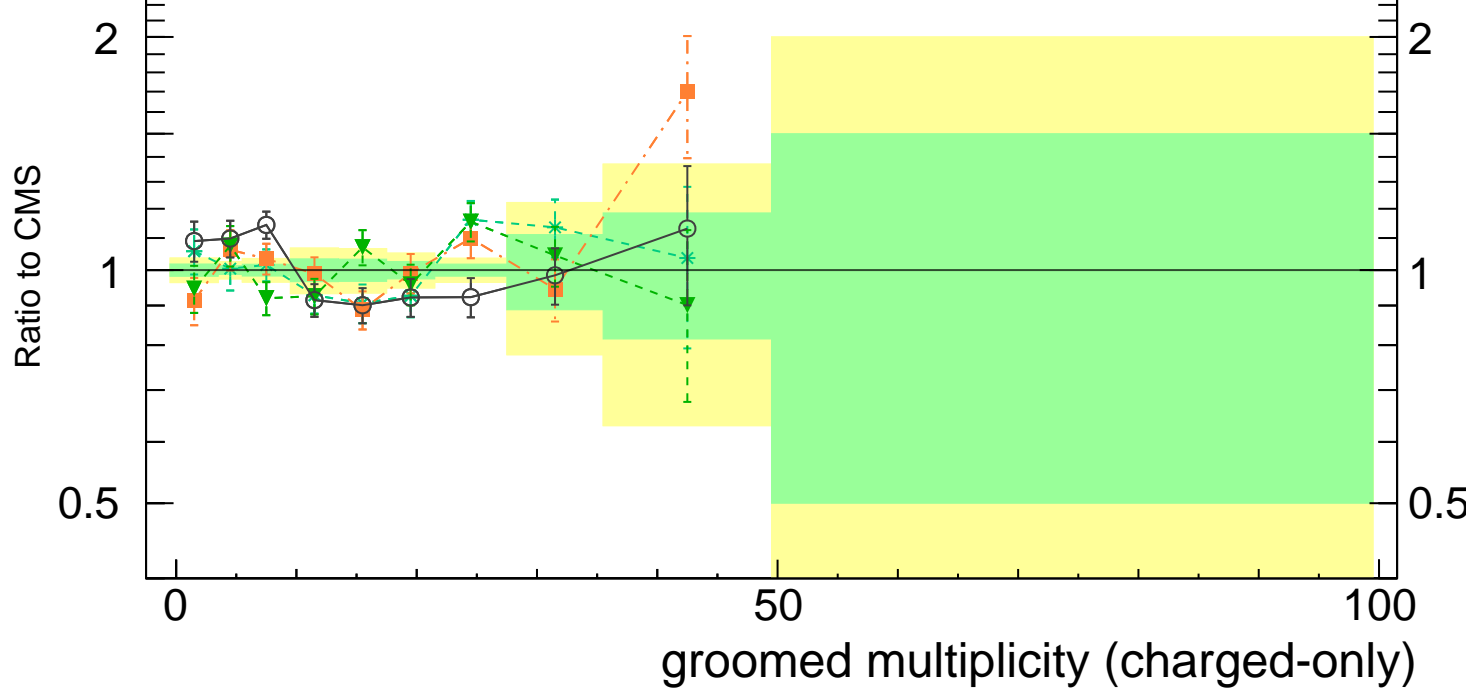

13000 GeV pp

Jets

CMS, 13 TeV, AK8 jets, central dijet region, $326 < p_T^{\text{jets}} < 408$ GeV

Rivet 4.1.0, ≥ 100k events
mcplots.cern.ch [arXiv:2401.10621]