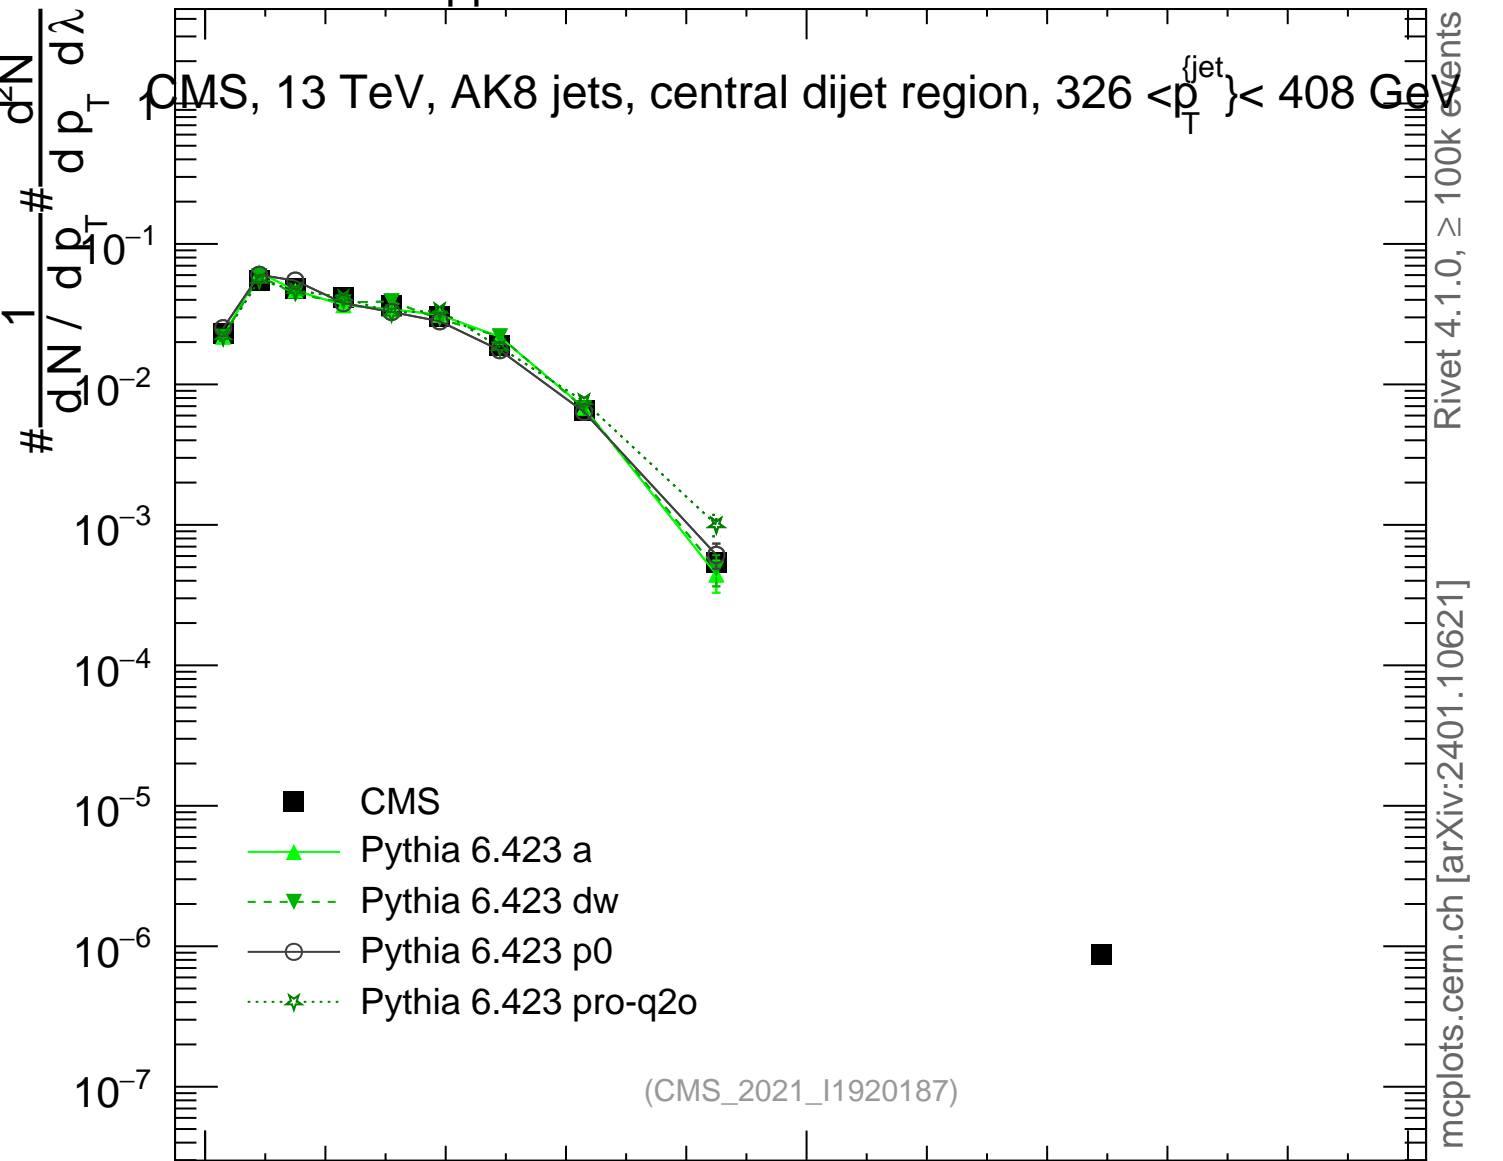

13000 GeV pp

Jets

CMS, 13 TeV, AK8 jets, central dijet region,  $326 < p_T^{\text{jets}} < 408$  GeV

(CMS\_2021\_I1920187)

Rivet 4.1.0, ≥ 100k events  
mcplots.cern.ch [arXiv:2401.10621]