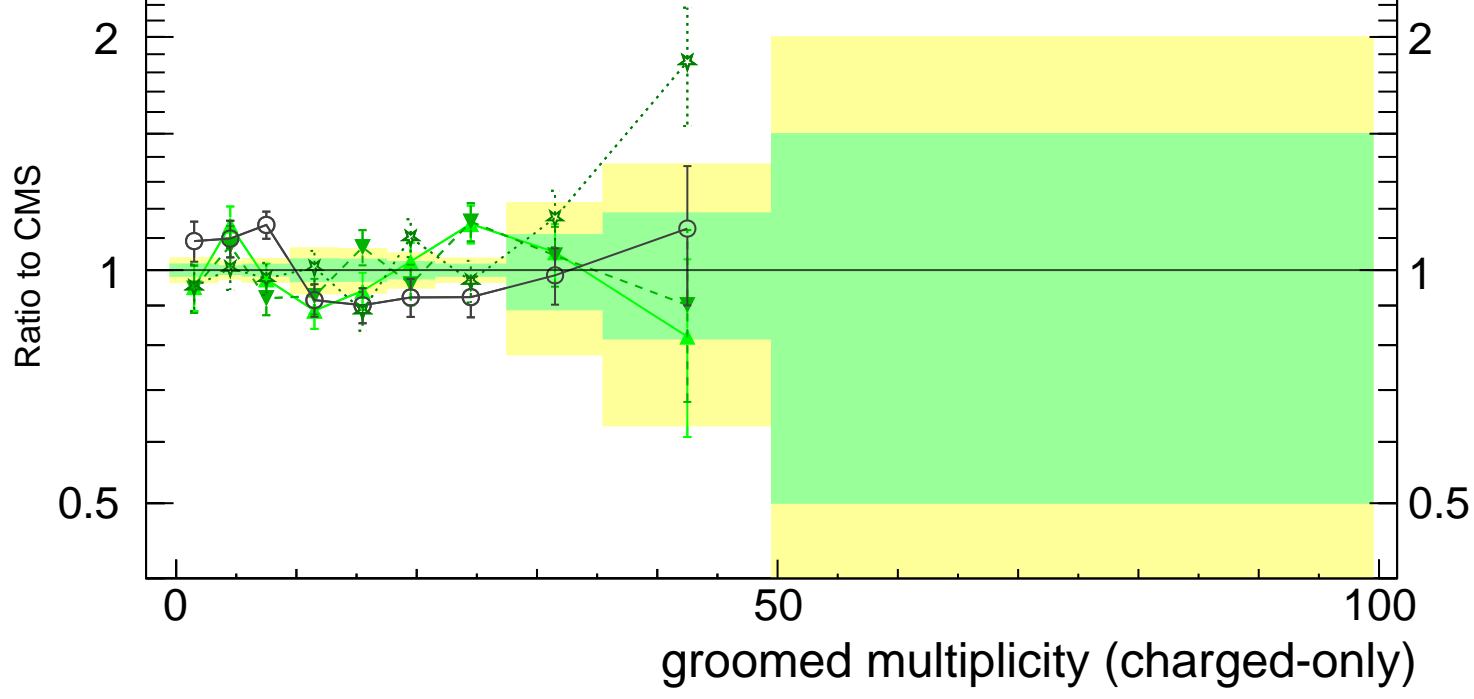

13000 GeV pp

Jets

CMS, 13 TeV, AK8 jets, central dijet region,  $326 < p_T^{\text{jets}} < 408$  GeV

(CMS\_2021\_I1920187)

Rivet 4.1.0, ≥ 100k events  
mcplots.cern.ch [arXiv:2401.10621]