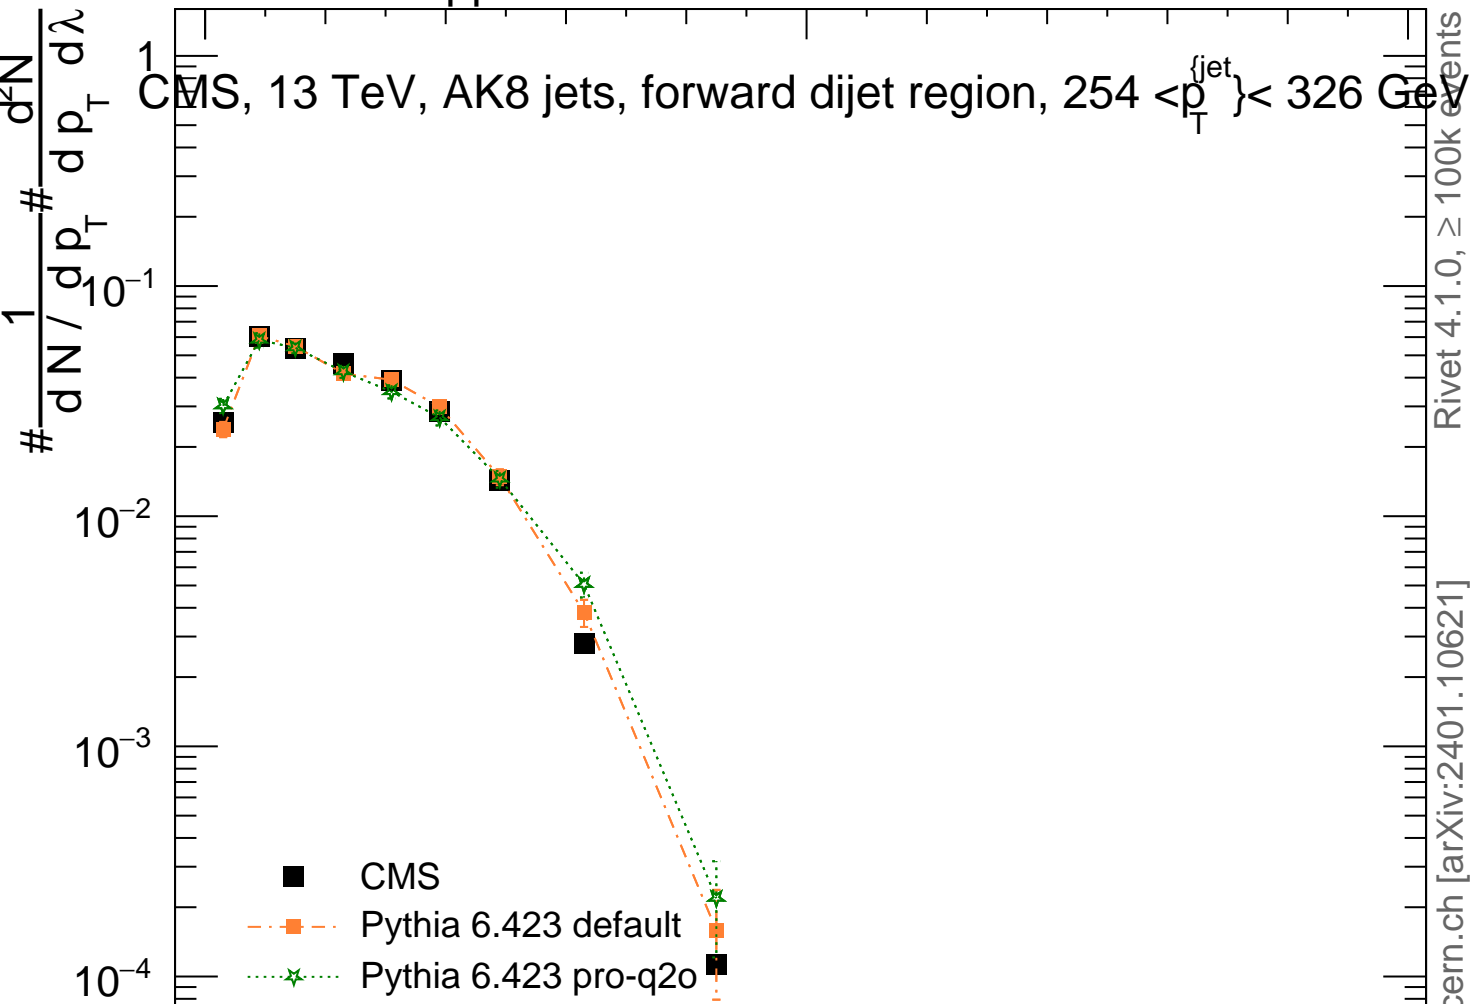

13000 GeV pp

Jets

(CMS\_2021\_I1920187)

Rivet 4.1.0, ≥ 100k events  
mcplots.cern.ch [arXiv:2401.10621]