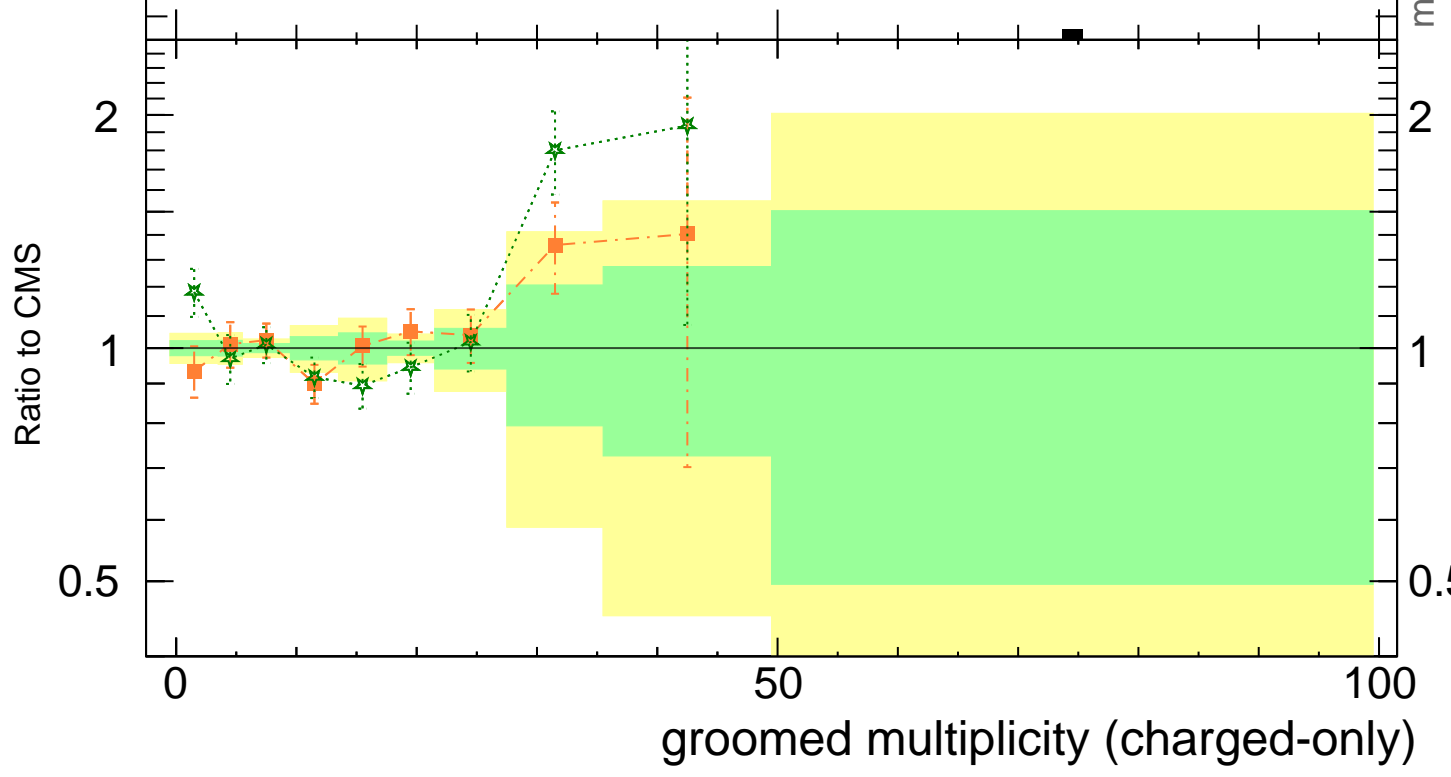

13000 GeV pp

Jets

(CMS\_2021\_I1920187)

Rivet 4.1.0, ≥ 100k events  
mcplots.cern.ch [arXiv:2401.10621]