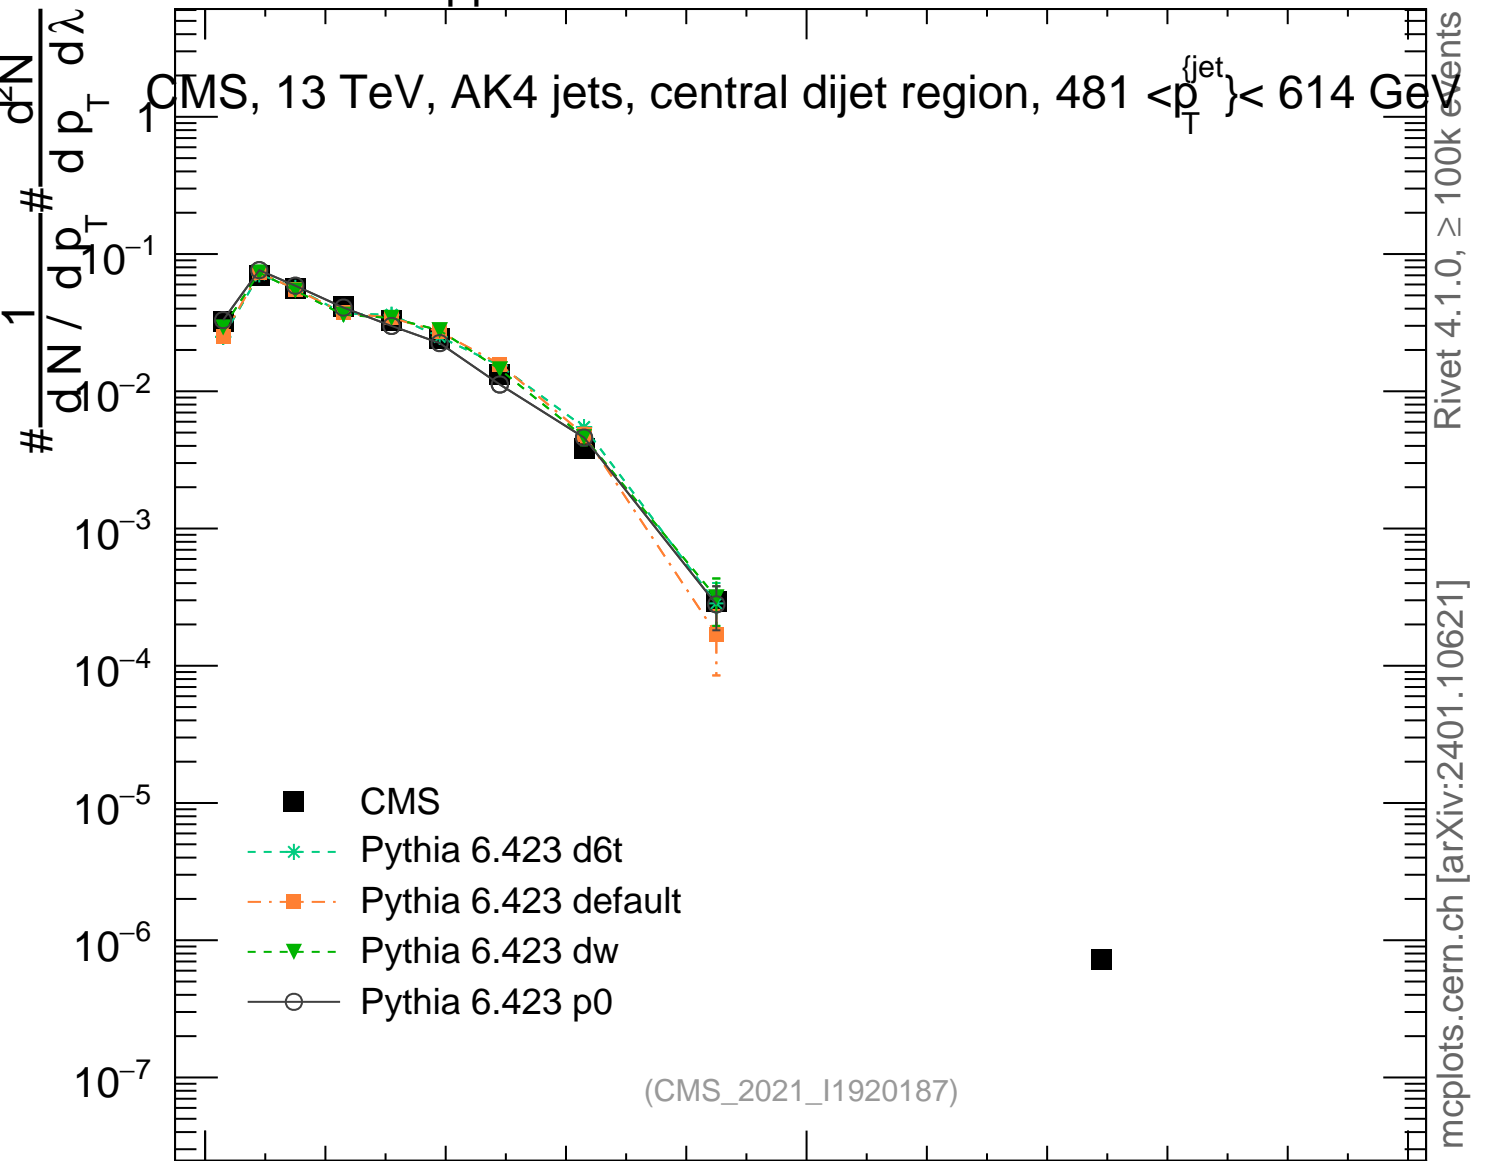

13000 GeV pp

Jets

CMS, 13 TeV, AK4 jets, central dijet region, $481 < p_T^{\text{jets}} < 614$ GeV

Rivet 4.1.0, ≥ 100k events
mcplots.cern.ch [arXiv:2401.10621]