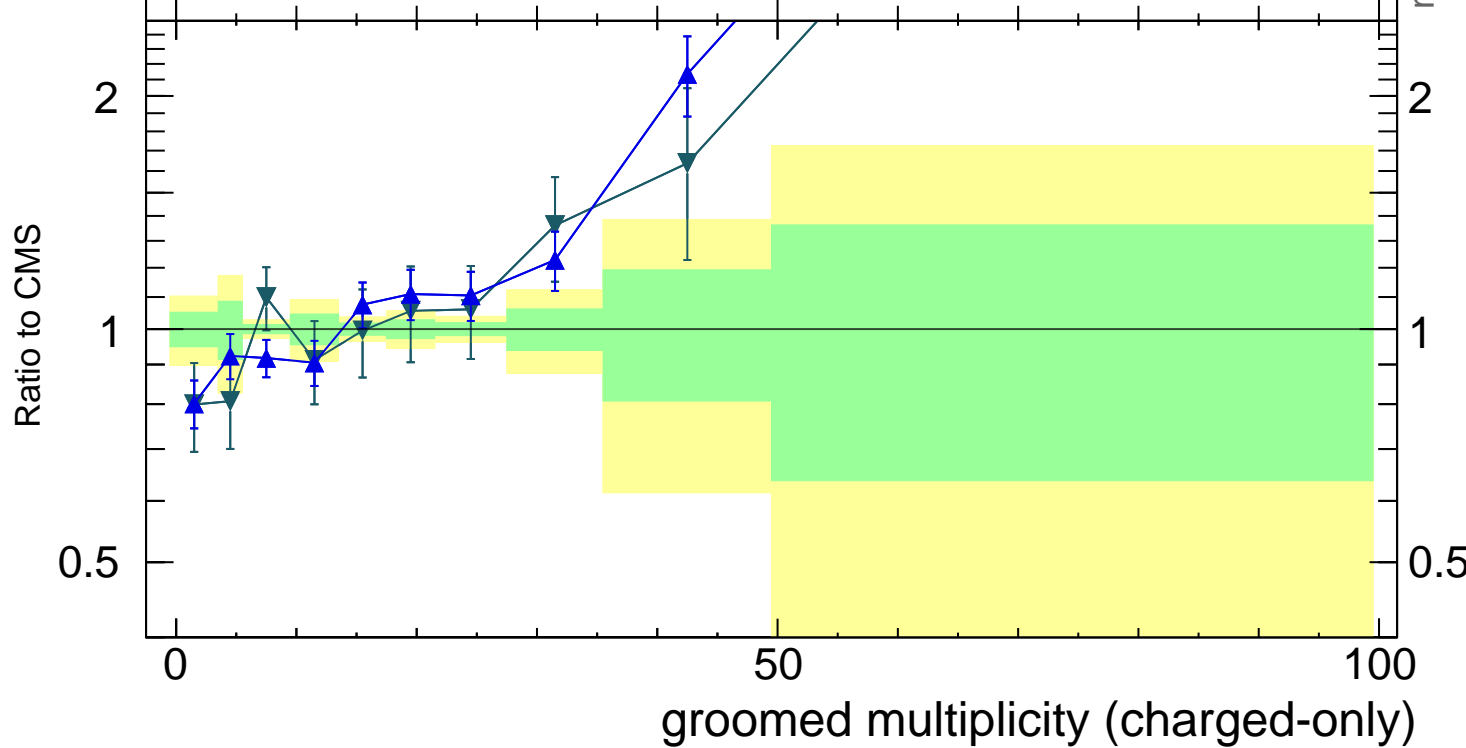

13000 GeV pp

Jets

CMS, 13 TeV, AK4 jets, central dijet region, $800 < p_T^{jet} < 1000$ GeV

(CMS_2021_I1920187)

Rivet 4.1.0, ≥ 31k events
mcplots.cern.ch [arXiv:2401.10621]