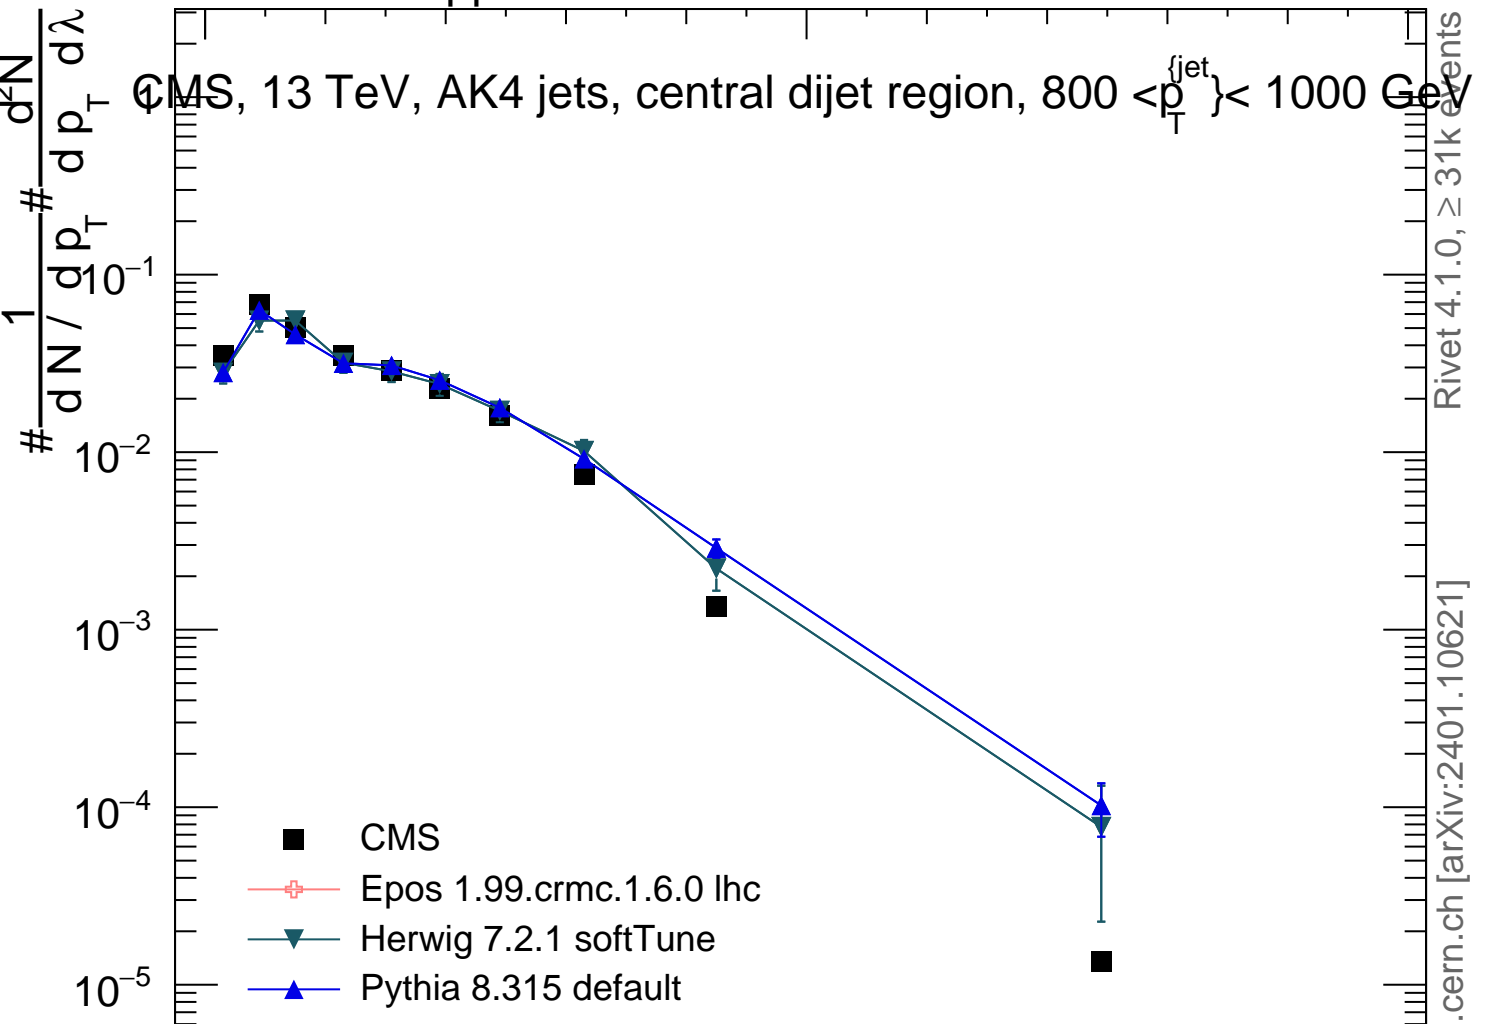

13000 GeV pp

Jets

CMS, 13 TeV, AK4 jets, central dijet region, $800 < p_T^{jet} < 1000$ GeV

(CMS_2021_I1920187)

Rivet 4.1.0, ≥ 31k events
mcplots.cern.ch [arXiv:2401.10621]