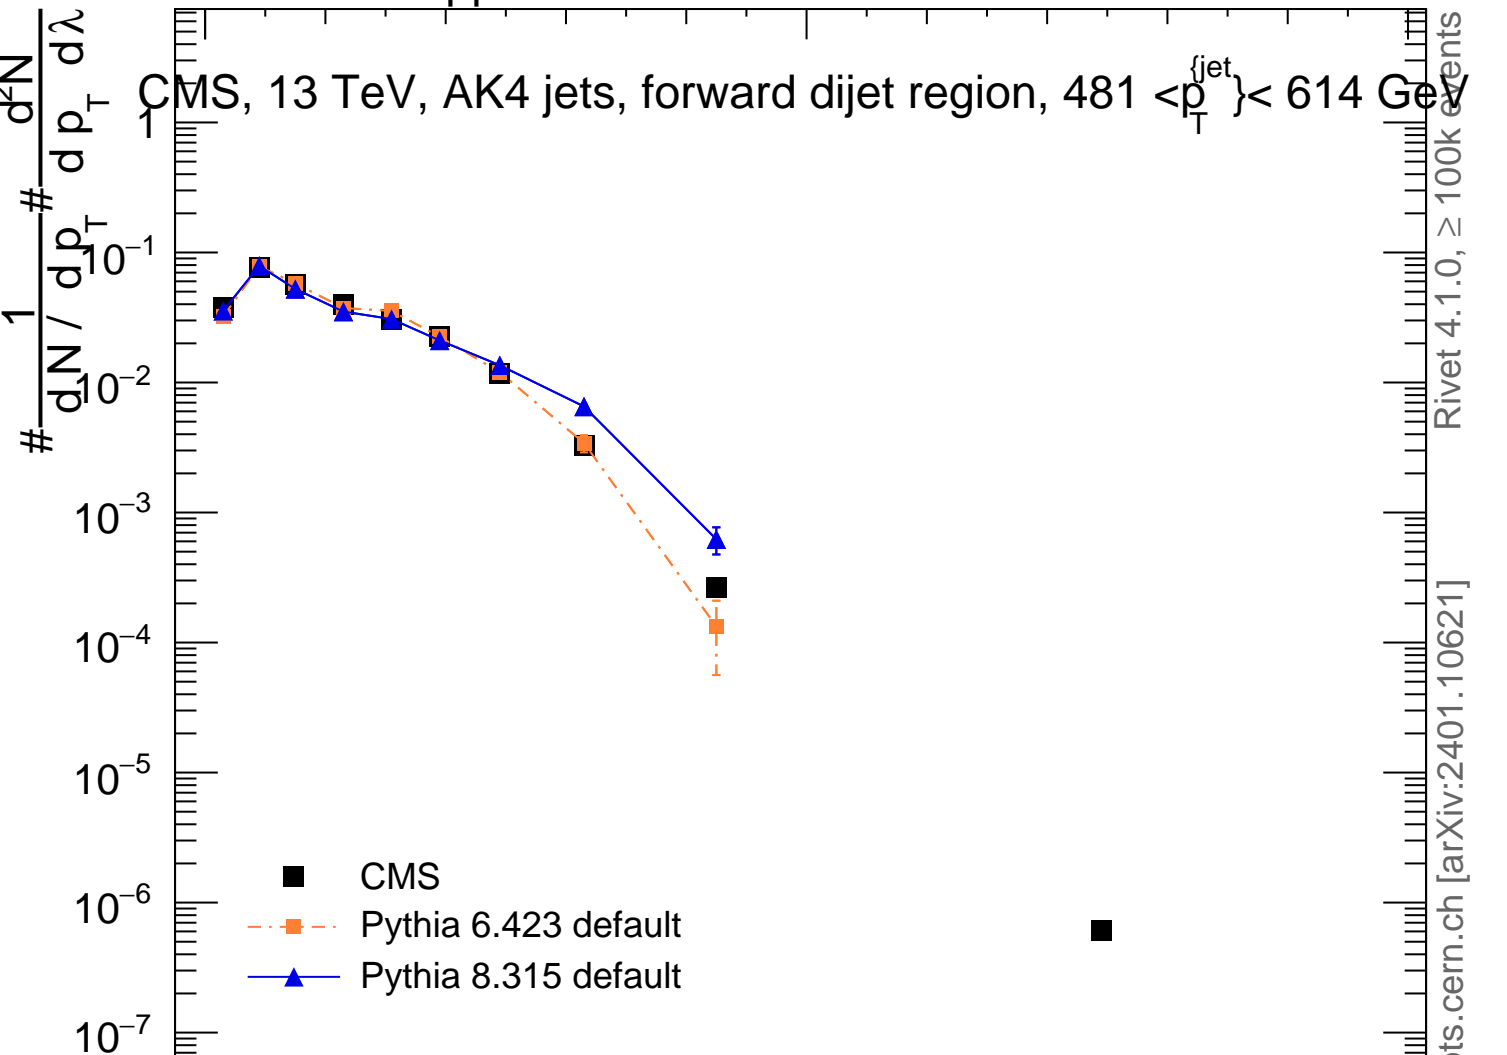

13000 GeV pp

Jets

(CMS\_2021\_I1920187)

mcplots.cern.ch [arXiv:2401.10621]  
Rivet 4.1.0, ≥ 100k events