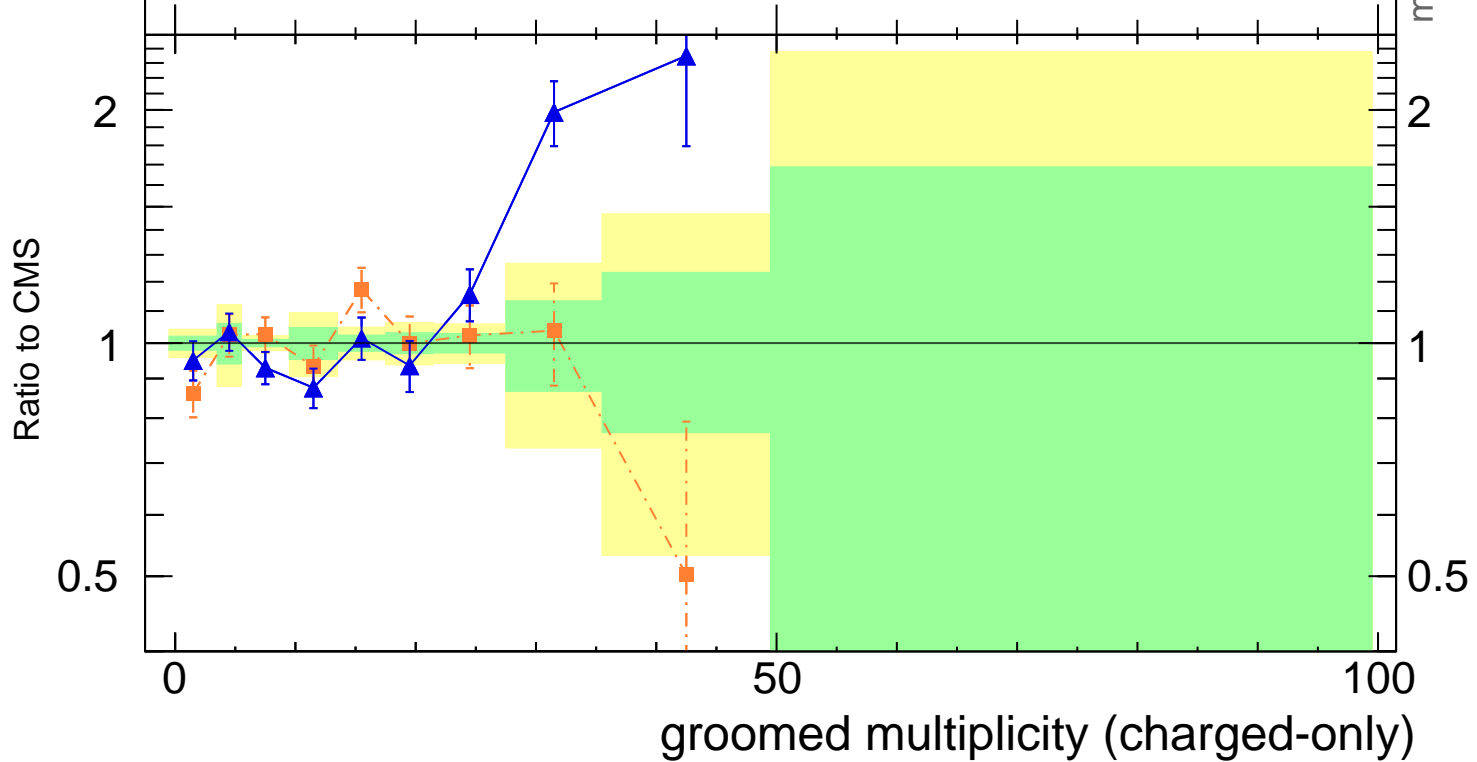

13000 GeV pp

Jets

(CMS\_2021\_I1920187)

mcplots.cern.ch [arXiv:2401.10621]  
Rivet 4.1.0, ≥ 100k events