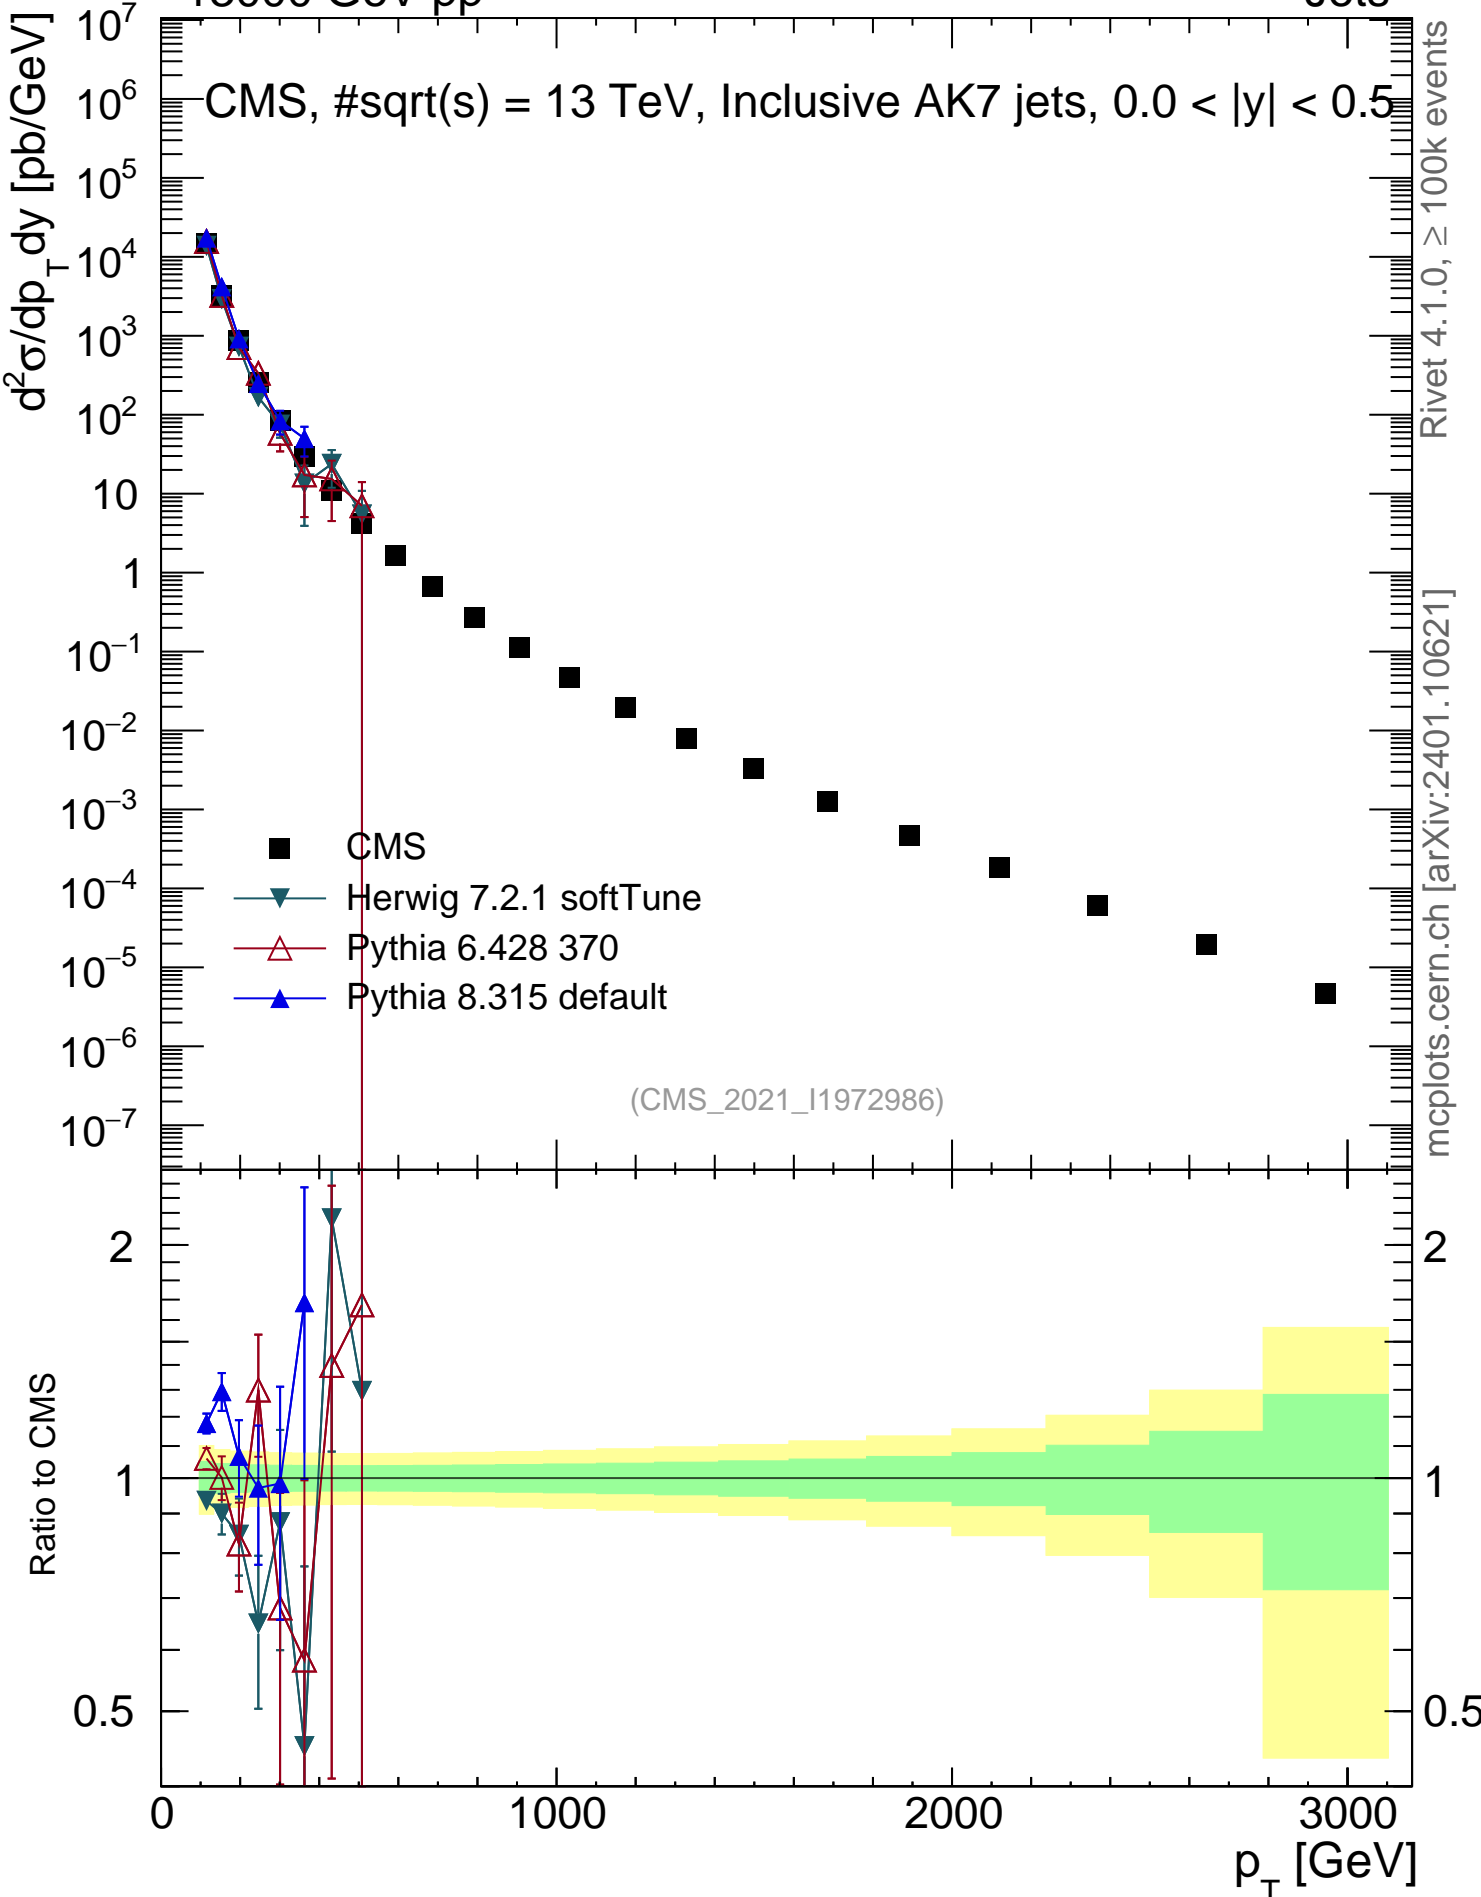

13000 GeV pp

Jets

CMS, #sqrt(s) = 13 TeV, Inclusive AK7 jets, 0.0 < |y| < 0.5

Rivet 4.1.0, $\geq 100k$ events
mcplots.cern.ch [arXiv:2401.10621]

(CMS_2021_I1972986)