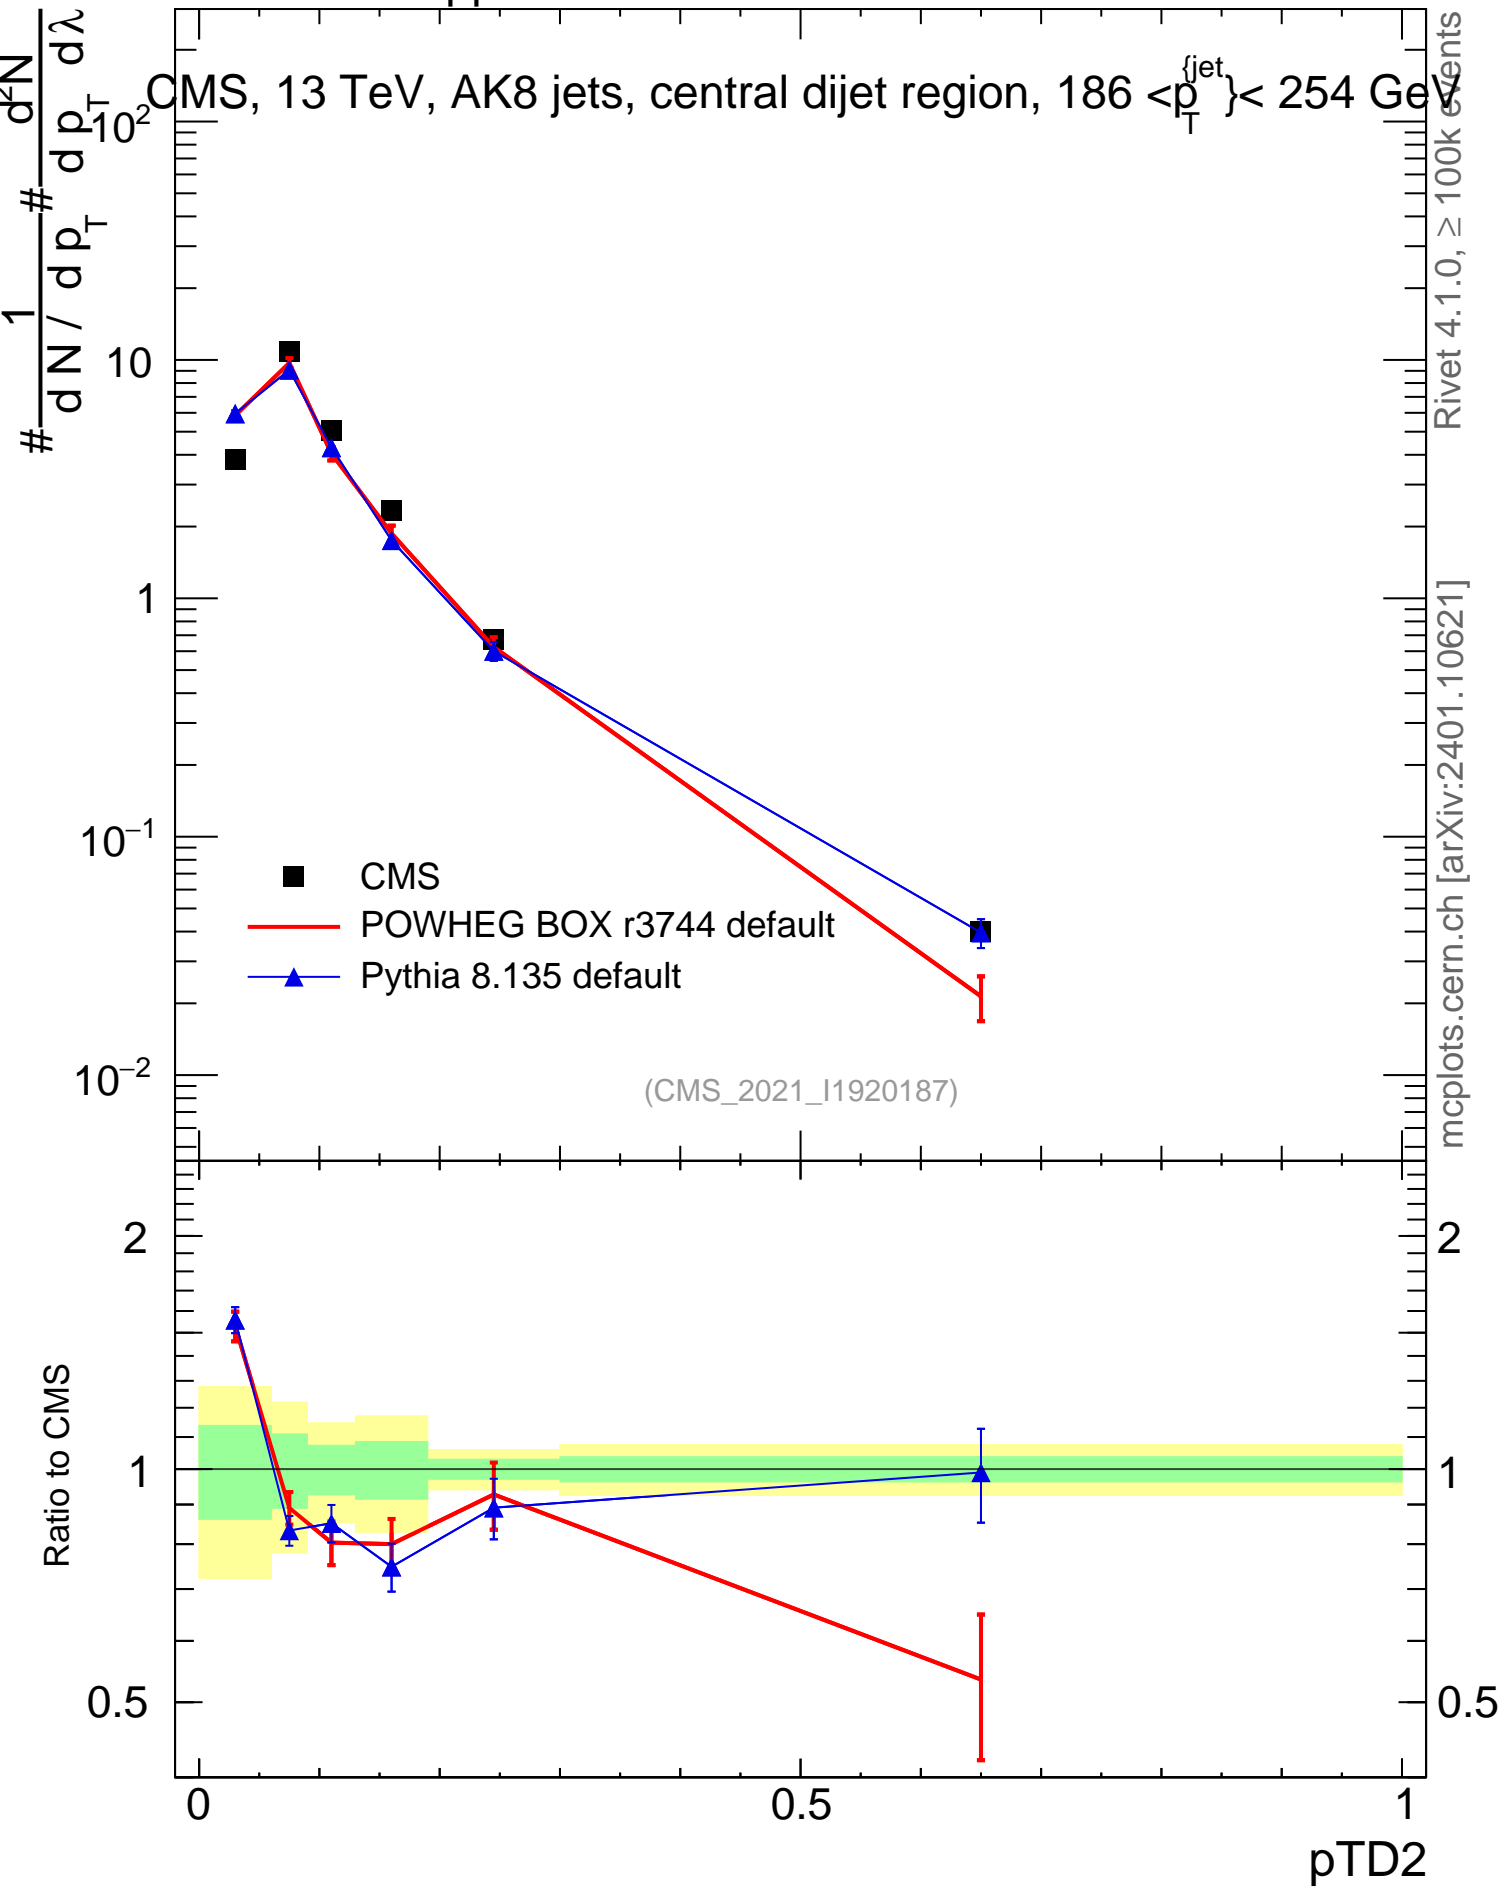

13000 GeV pp

Jets

CMS, 13 TeV, AK8 jets, central dijet region,  $186 < p_T^{\text{jets}} < 254$  GeV

Rivet 4.1.0,  $\geq 100k$  events  
mcplots.cern.ch [arXiv:2401.10621]