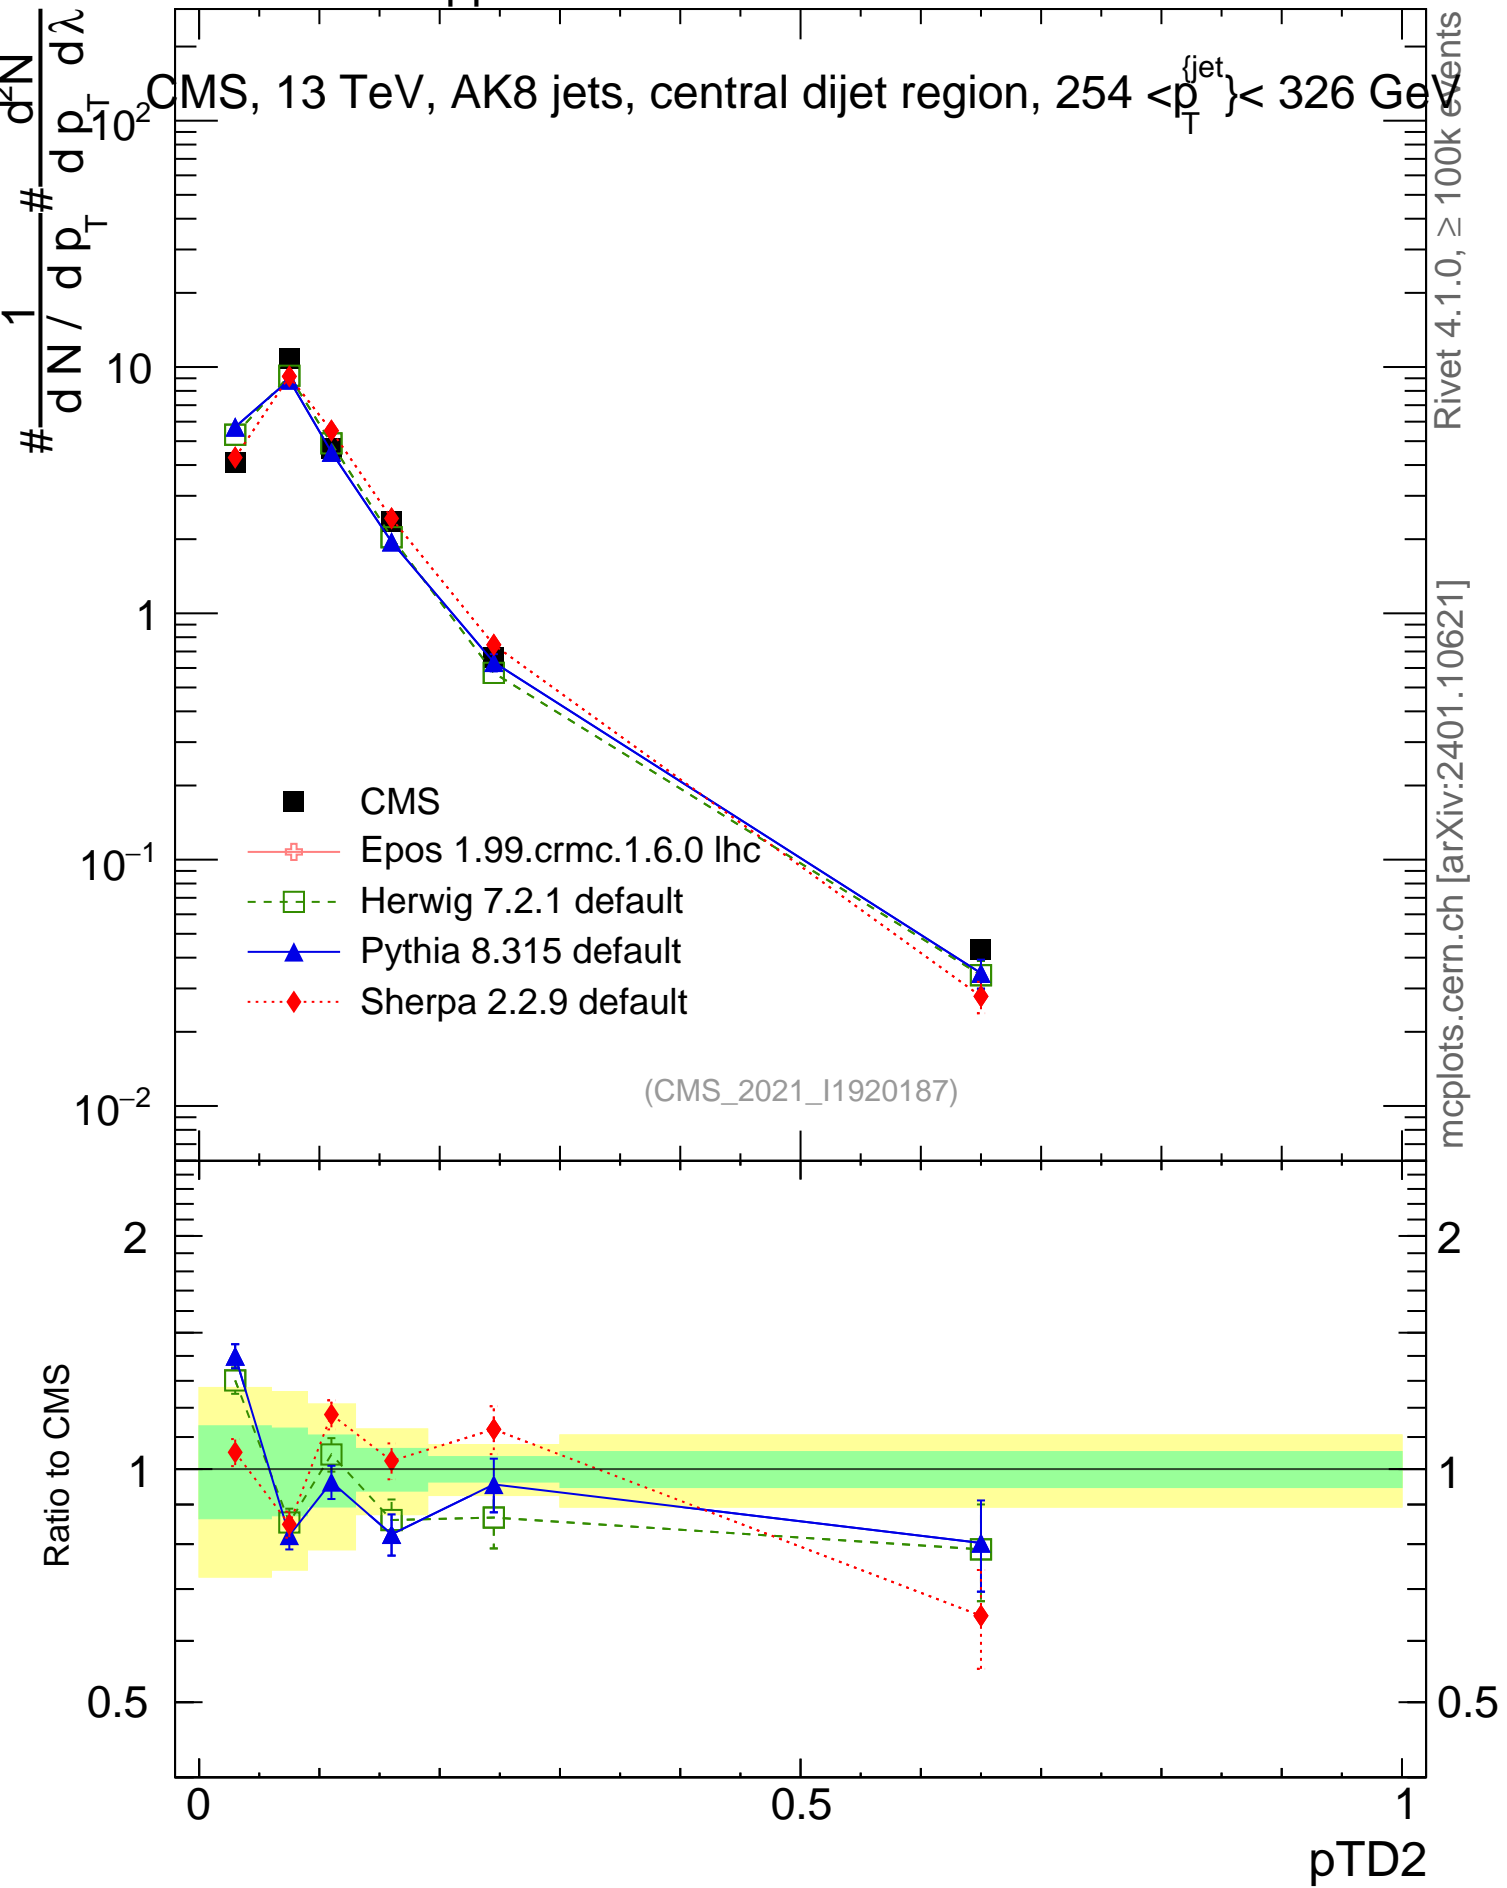

13000 GeV pp

Jets

CMS, 13 TeV, AK8 jets, central dijet region, $254 < p_T^{\text{jets}} < 326$ GeV

Rivet 4.1.0, $\geq 100k$ events
mcplots.cern.ch [arXiv:2401.10621]