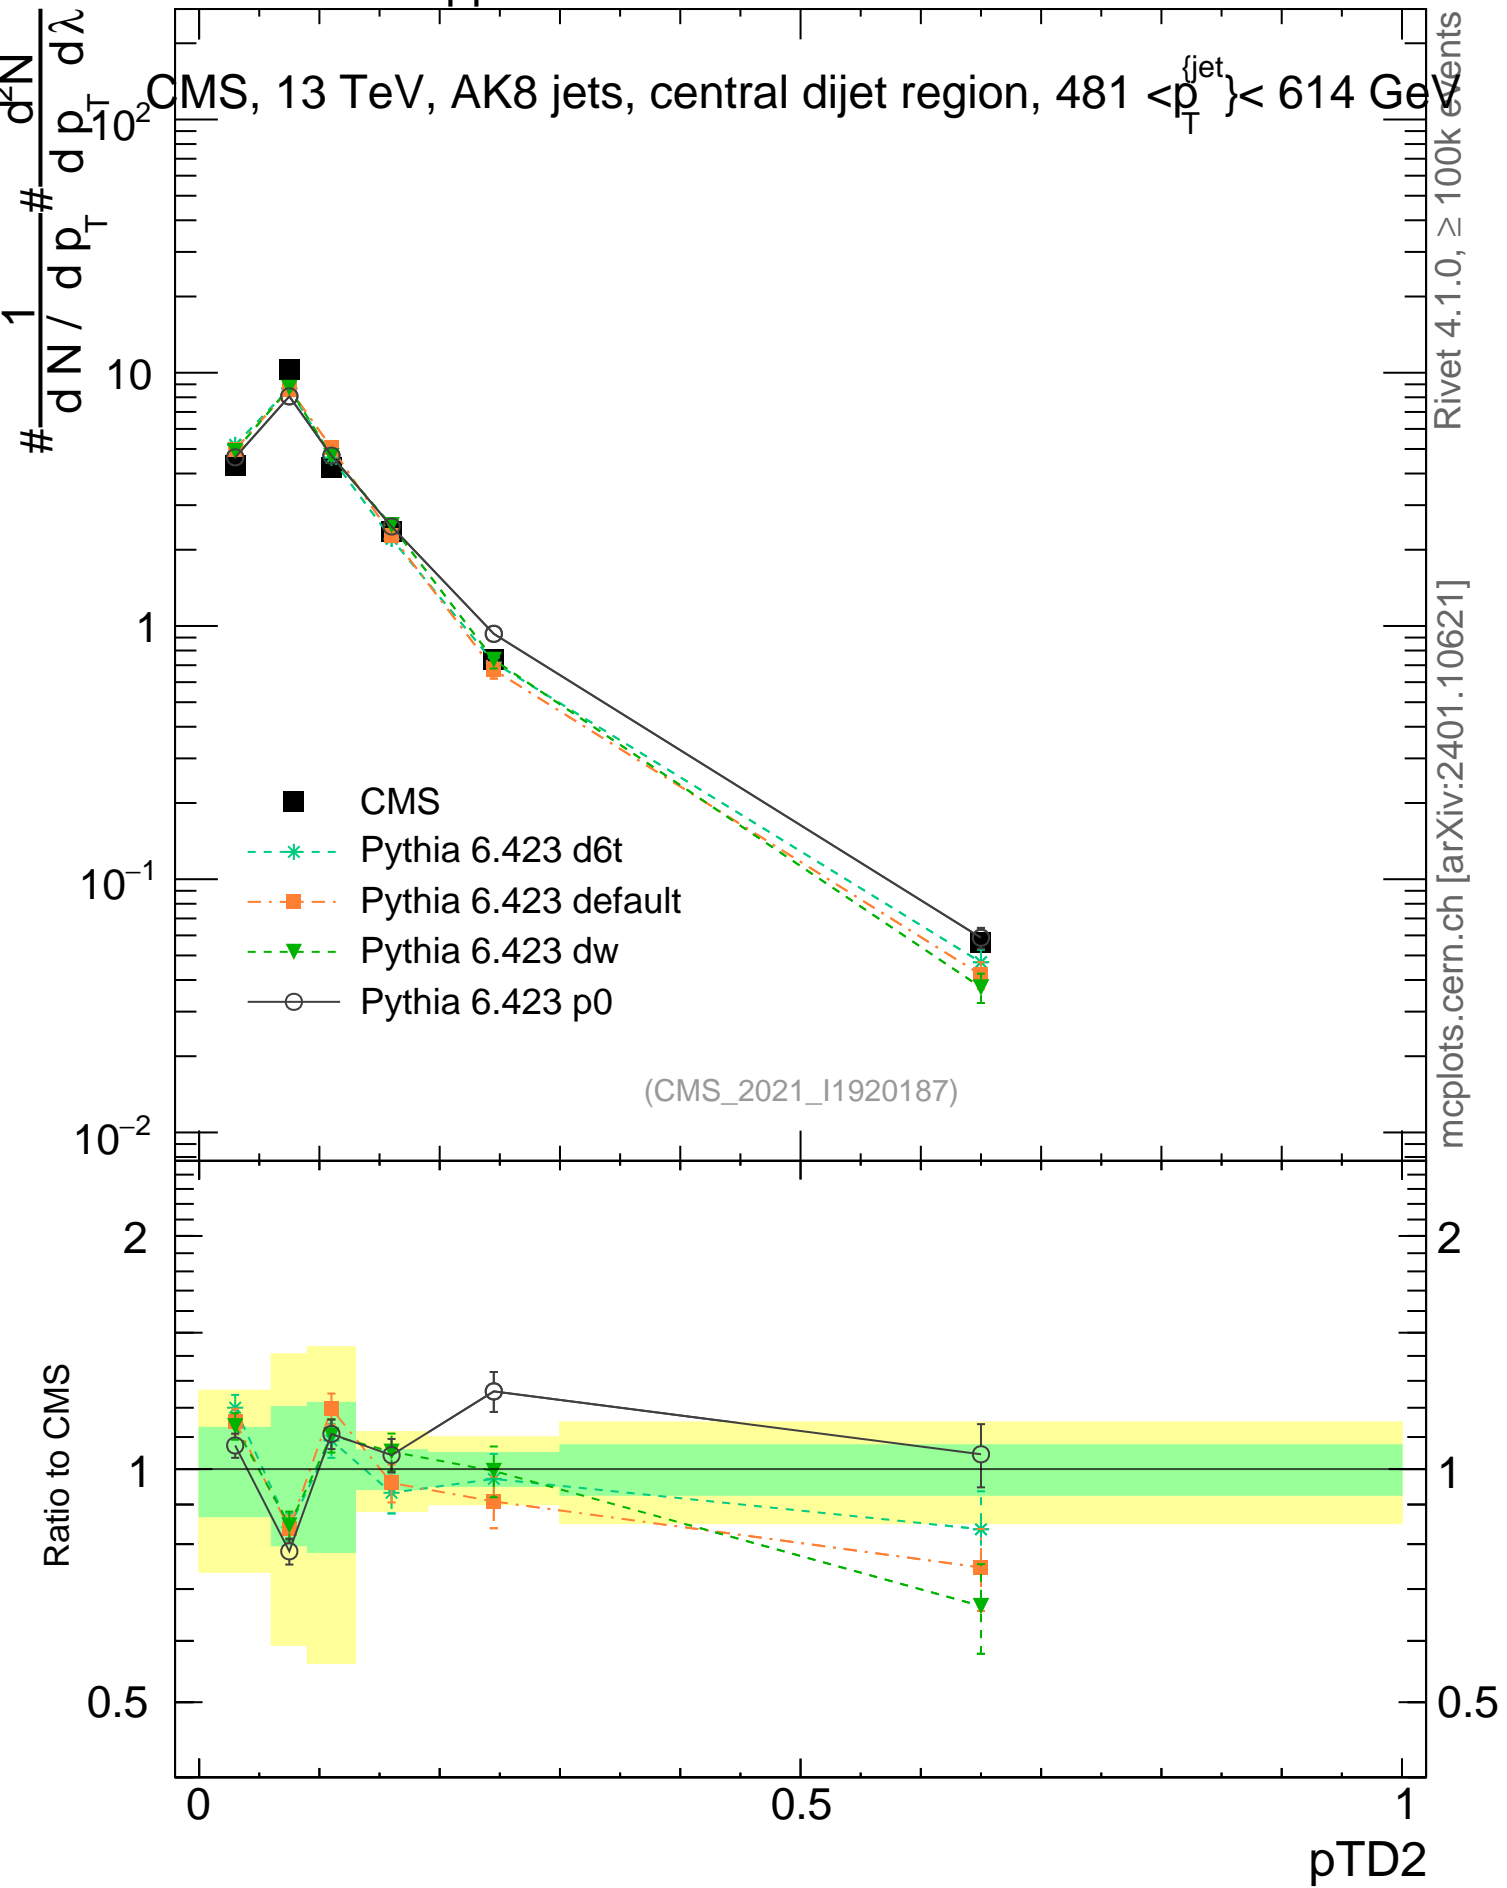

13000 GeV pp

Jets

CMS, 13 TeV, AK8 jets, central dijet region,  $481 < p_T^{\text{jets}} < 614 \text{ GeV}$

(CMS\_2021\_I1920187)

mcplots.cern.ch [arXiv:2401.10621]

Rivet 4.1.0,  $\geq 100k$  events