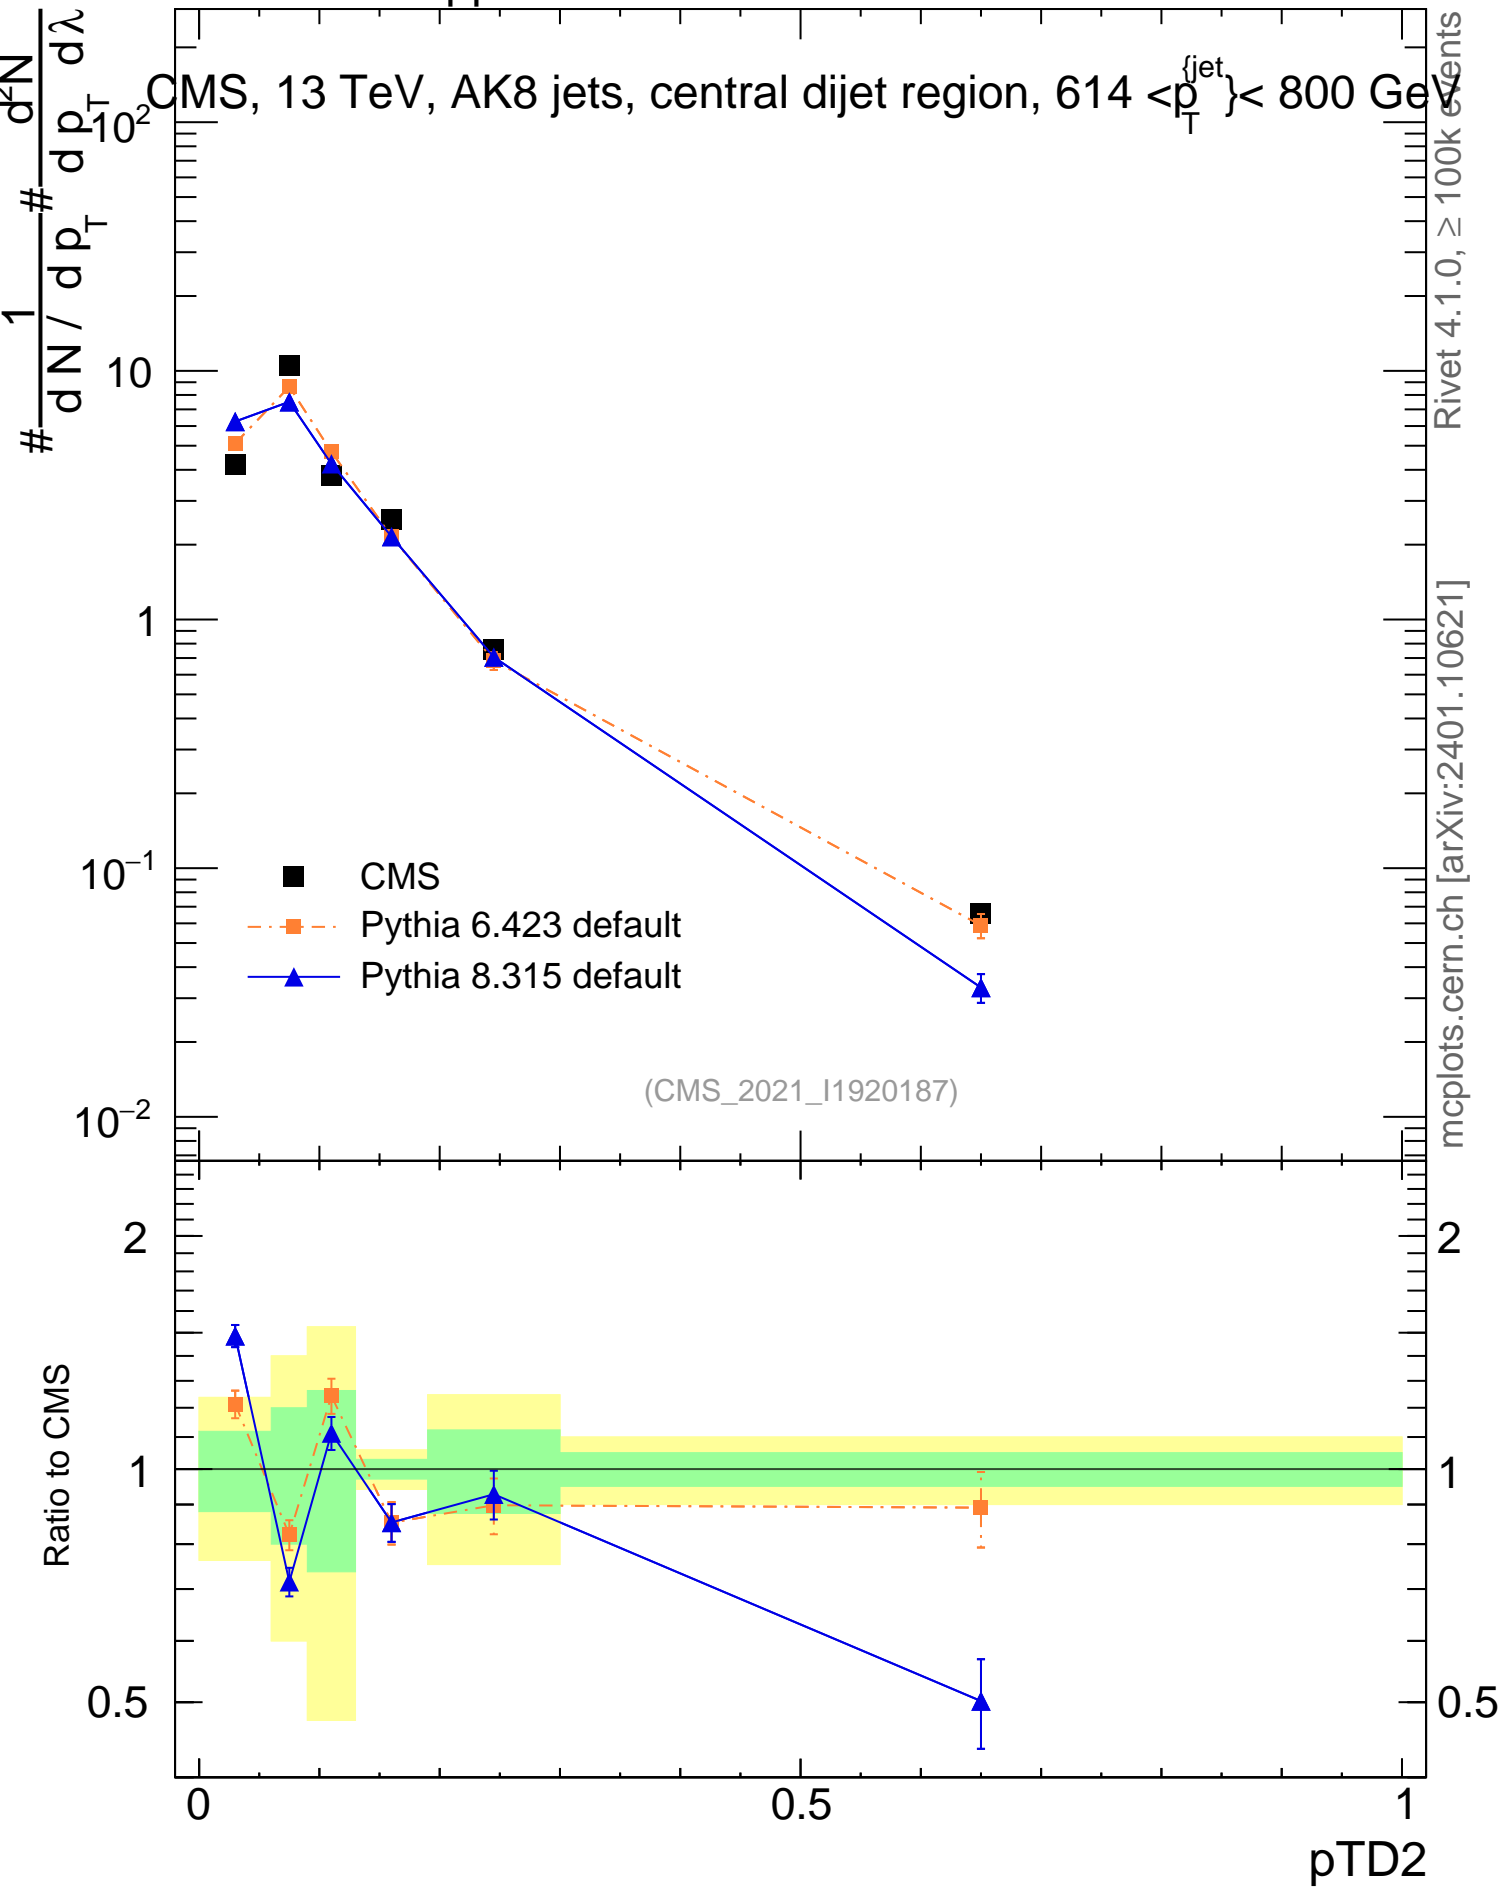

13000 GeV pp

Jets

CMS, 13 TeV, AK8 jets, central dijet region, $614 < p_T^{\text{jets}} < 800$ GeV

(CMS_2021_I1920187)

mcplots.cern.ch [arXiv:2401.10621]

Rivet 4.1.0, $\geq 100k$ events