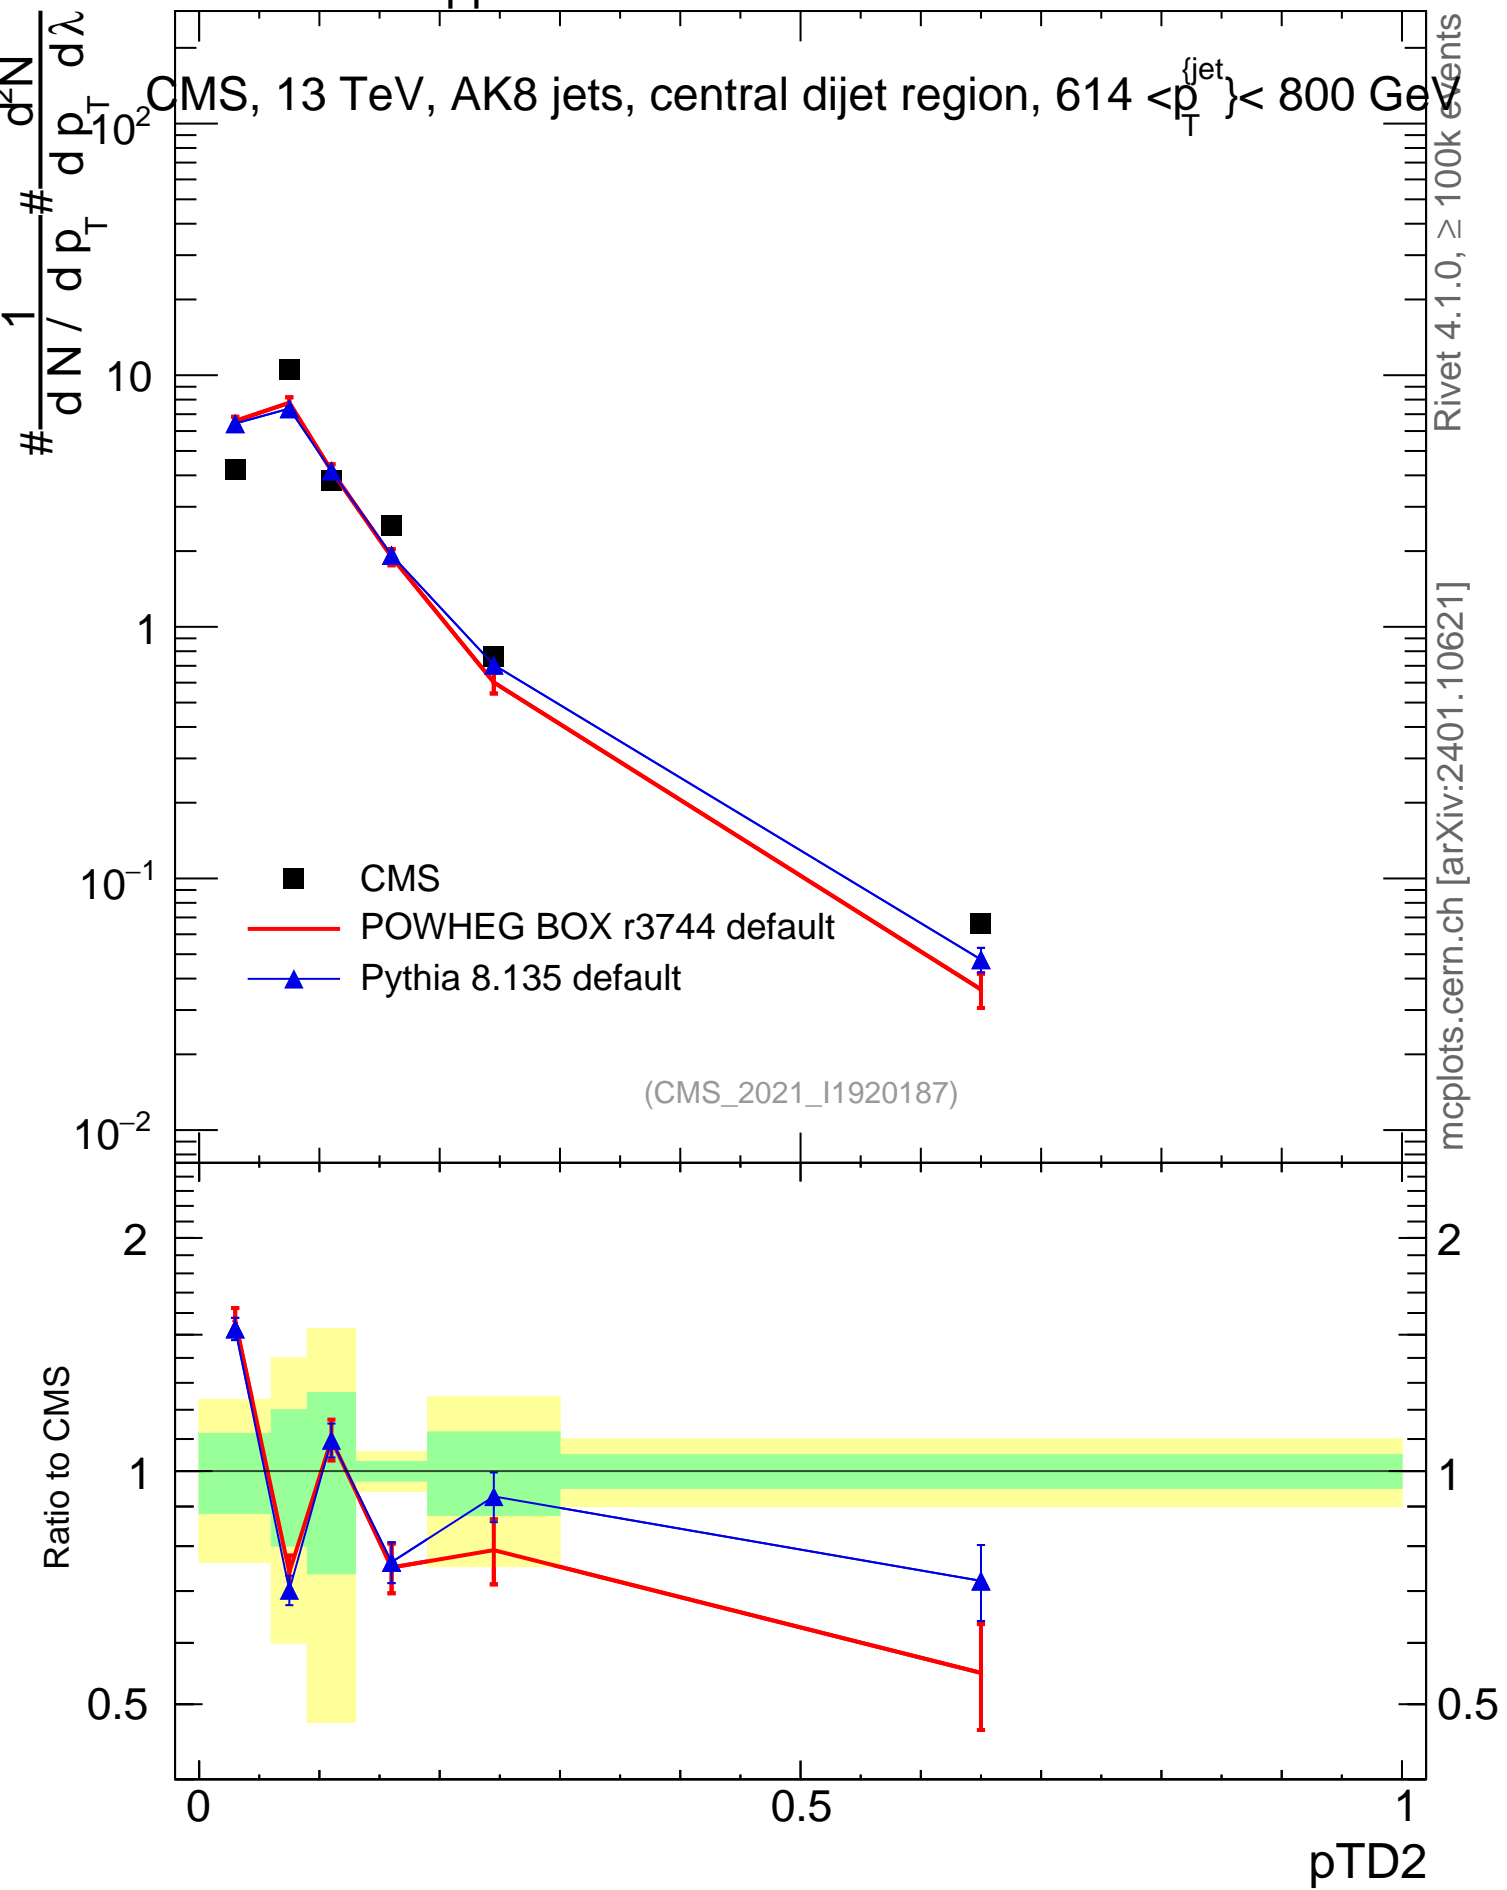

13000 GeV pp

Jets

CMS, 13 TeV, AK8 jets, central dijet region, $614 < p_T^{\text{jets}} < 800$ GeV

mcplots.cern.ch [arXiv:2401.10621]

Rivet 4.1.0, $\geq 100k$ events